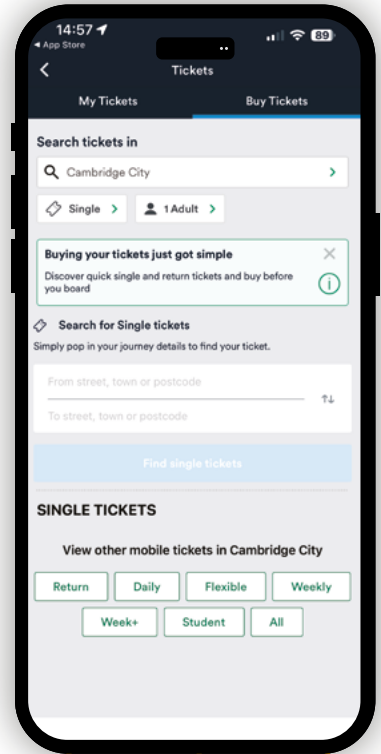

Multi-buy savvy saver

Multi-buy is the ultimate way to save on your travel through the app.

You can bundle multiple DayRider tickets together and enjoy bigger savings the more you buy.

- Buy 3 DayRider tickets and get 10% off
- Buy 5 tickets and get 20% off
- Buy 10 tickets and get 30% off

Best of all, your tickets are valid for 12 months, giving you the flexibility to use them whenever you need.

Easily purchase the number of DayRider tickets you need, knowing that the more you buy, the more you save.

The app makes it easy to see your savings:

- Track your benefits after every purchase
- View your purchase history anytime

Save time. Save money.

Cambridge Town Zone			
Ticket	Original Price	Multi-buy Price	Amount You Save
3	£19.50	£17.55	£1.95
5	£32.50	£26.00	£6.50
10	£65.00	£45.50	£19.50

Cambridgeshire Plus Zone			
Ticket	Original Price	Multi-buy Price	Amount You Save
3	£31.50	£28.15	£3.15
5	£52.50	£42.00	£10.50
10	£105.00	£73.50	£31.50

Plan

Track

Buy