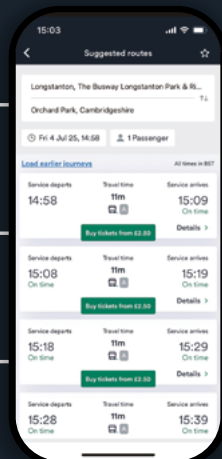

	DayRider	Flexi 5	Flexi 10	7 Day MegaRider	28 Day MegaRider	MegaRider Xtra	Annual Student
Town Zones	Price Per Day						
Adult	£6.50	£5.20	£4.55	£3.71	£3.21	£3.21	
Youth	£4.60	£3.68	£3.22	£2.63	£2.25		£1.62
Plus Zones	Price Per Day						
Adult	£10.50	£8.40	£7.35	£6.00	£5.00	£5.00	
Youth	£7.50	£6.00	£5.25	£4.29	£3.50		£1.99
Where to buy?	On Bus & App 	App 	App 	On Bus, App & Web 	App & Web 	Web 	App & Web 

Make our app the partner for your journeys

Our mobile app puts everything you need in one place: live bus tracking, journey planning, real-time updates, and mobile ticketing.

Plan

Track

Buy

Download today >>>

Stagecoach
we've got you

Our Tickets

Ticket:	Description:
Single	Valid for one journey. Adult and youth pricing options available.
DayRider	Unlimited travel within your selected zone for one day. Valid until the last bus of the evening.
Flexi 5 & Flexi 10	A bundle of five or ten DayRider tickets, valid for use at any time within 12 months. Available exclusively on the Stagecoach app.
7 Day MegaRider	Unlimited travel for seven consecutive days within your selected zone. Travel seven days for the price of four!
28 Day MegaRider	Unlimited travel for 28 consecutive days within your selected zone.
MegaRider Xtra	A 28-day MegaRider paid monthly by recurring online payment. Tickets are automatically added to your Smart card.
Annual Student Bus Pass	Discounted unlimited travel for students within your selected zone for the academic year. Valid student ID required.