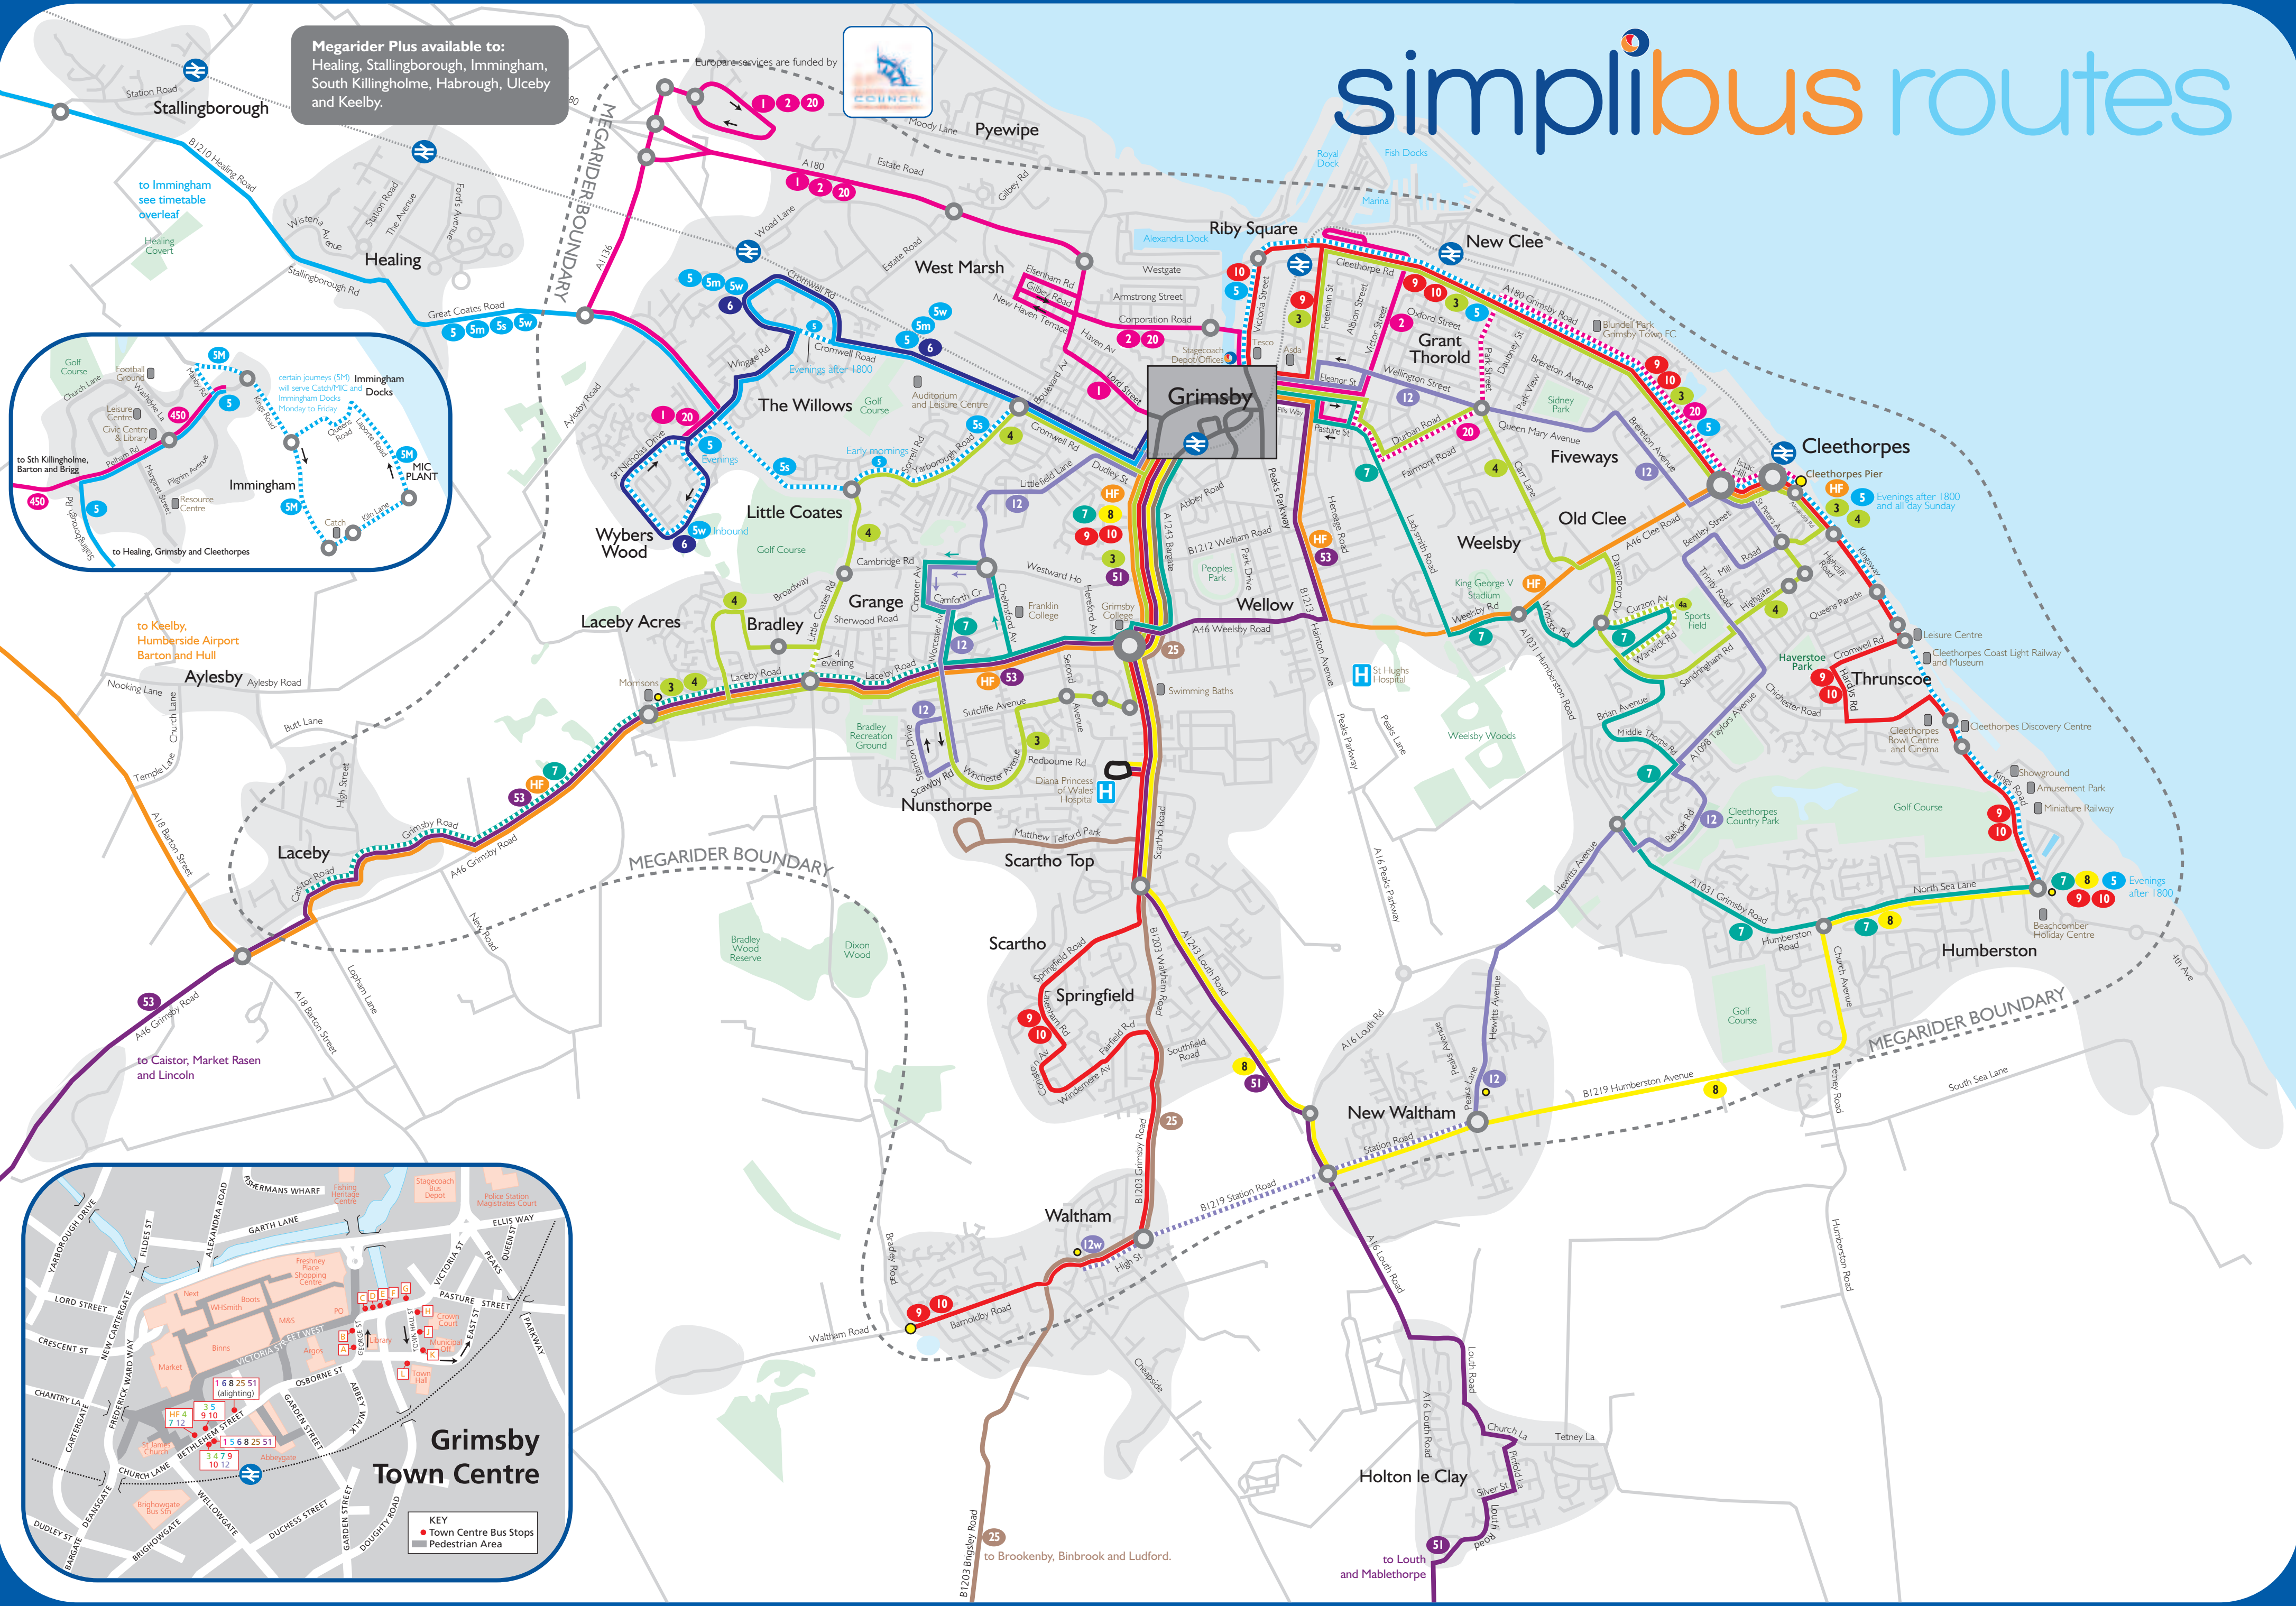

simplibus routes

Megarider Plus available to:
 Healing, Stallingborough, Immingham,
 South Killingholme, Habrough, Ulceby
 and Keelby.

Immingham Docks

certain journeys (5M) will serve Catch/MIC and Immingham Docks Monday to Friday

to Stillingborough, Barton and Brigg

to Healing, Grimsby and Cleethorpes

Grimsby Town Centre

KEY

- Town Centre Bus Stops
- Pedestrian Area

to Immingham see timetable overleaf

to Keelby, Humberside Airport Barton and Hull

to Caistor, Market Rasen and Lincoln

to Louth and Mablethorpe

to Brookenby, Binbrook and Ludford.

Evenings after 1800 and all day Sunday

Evenings after 1800

Evenings after 1800