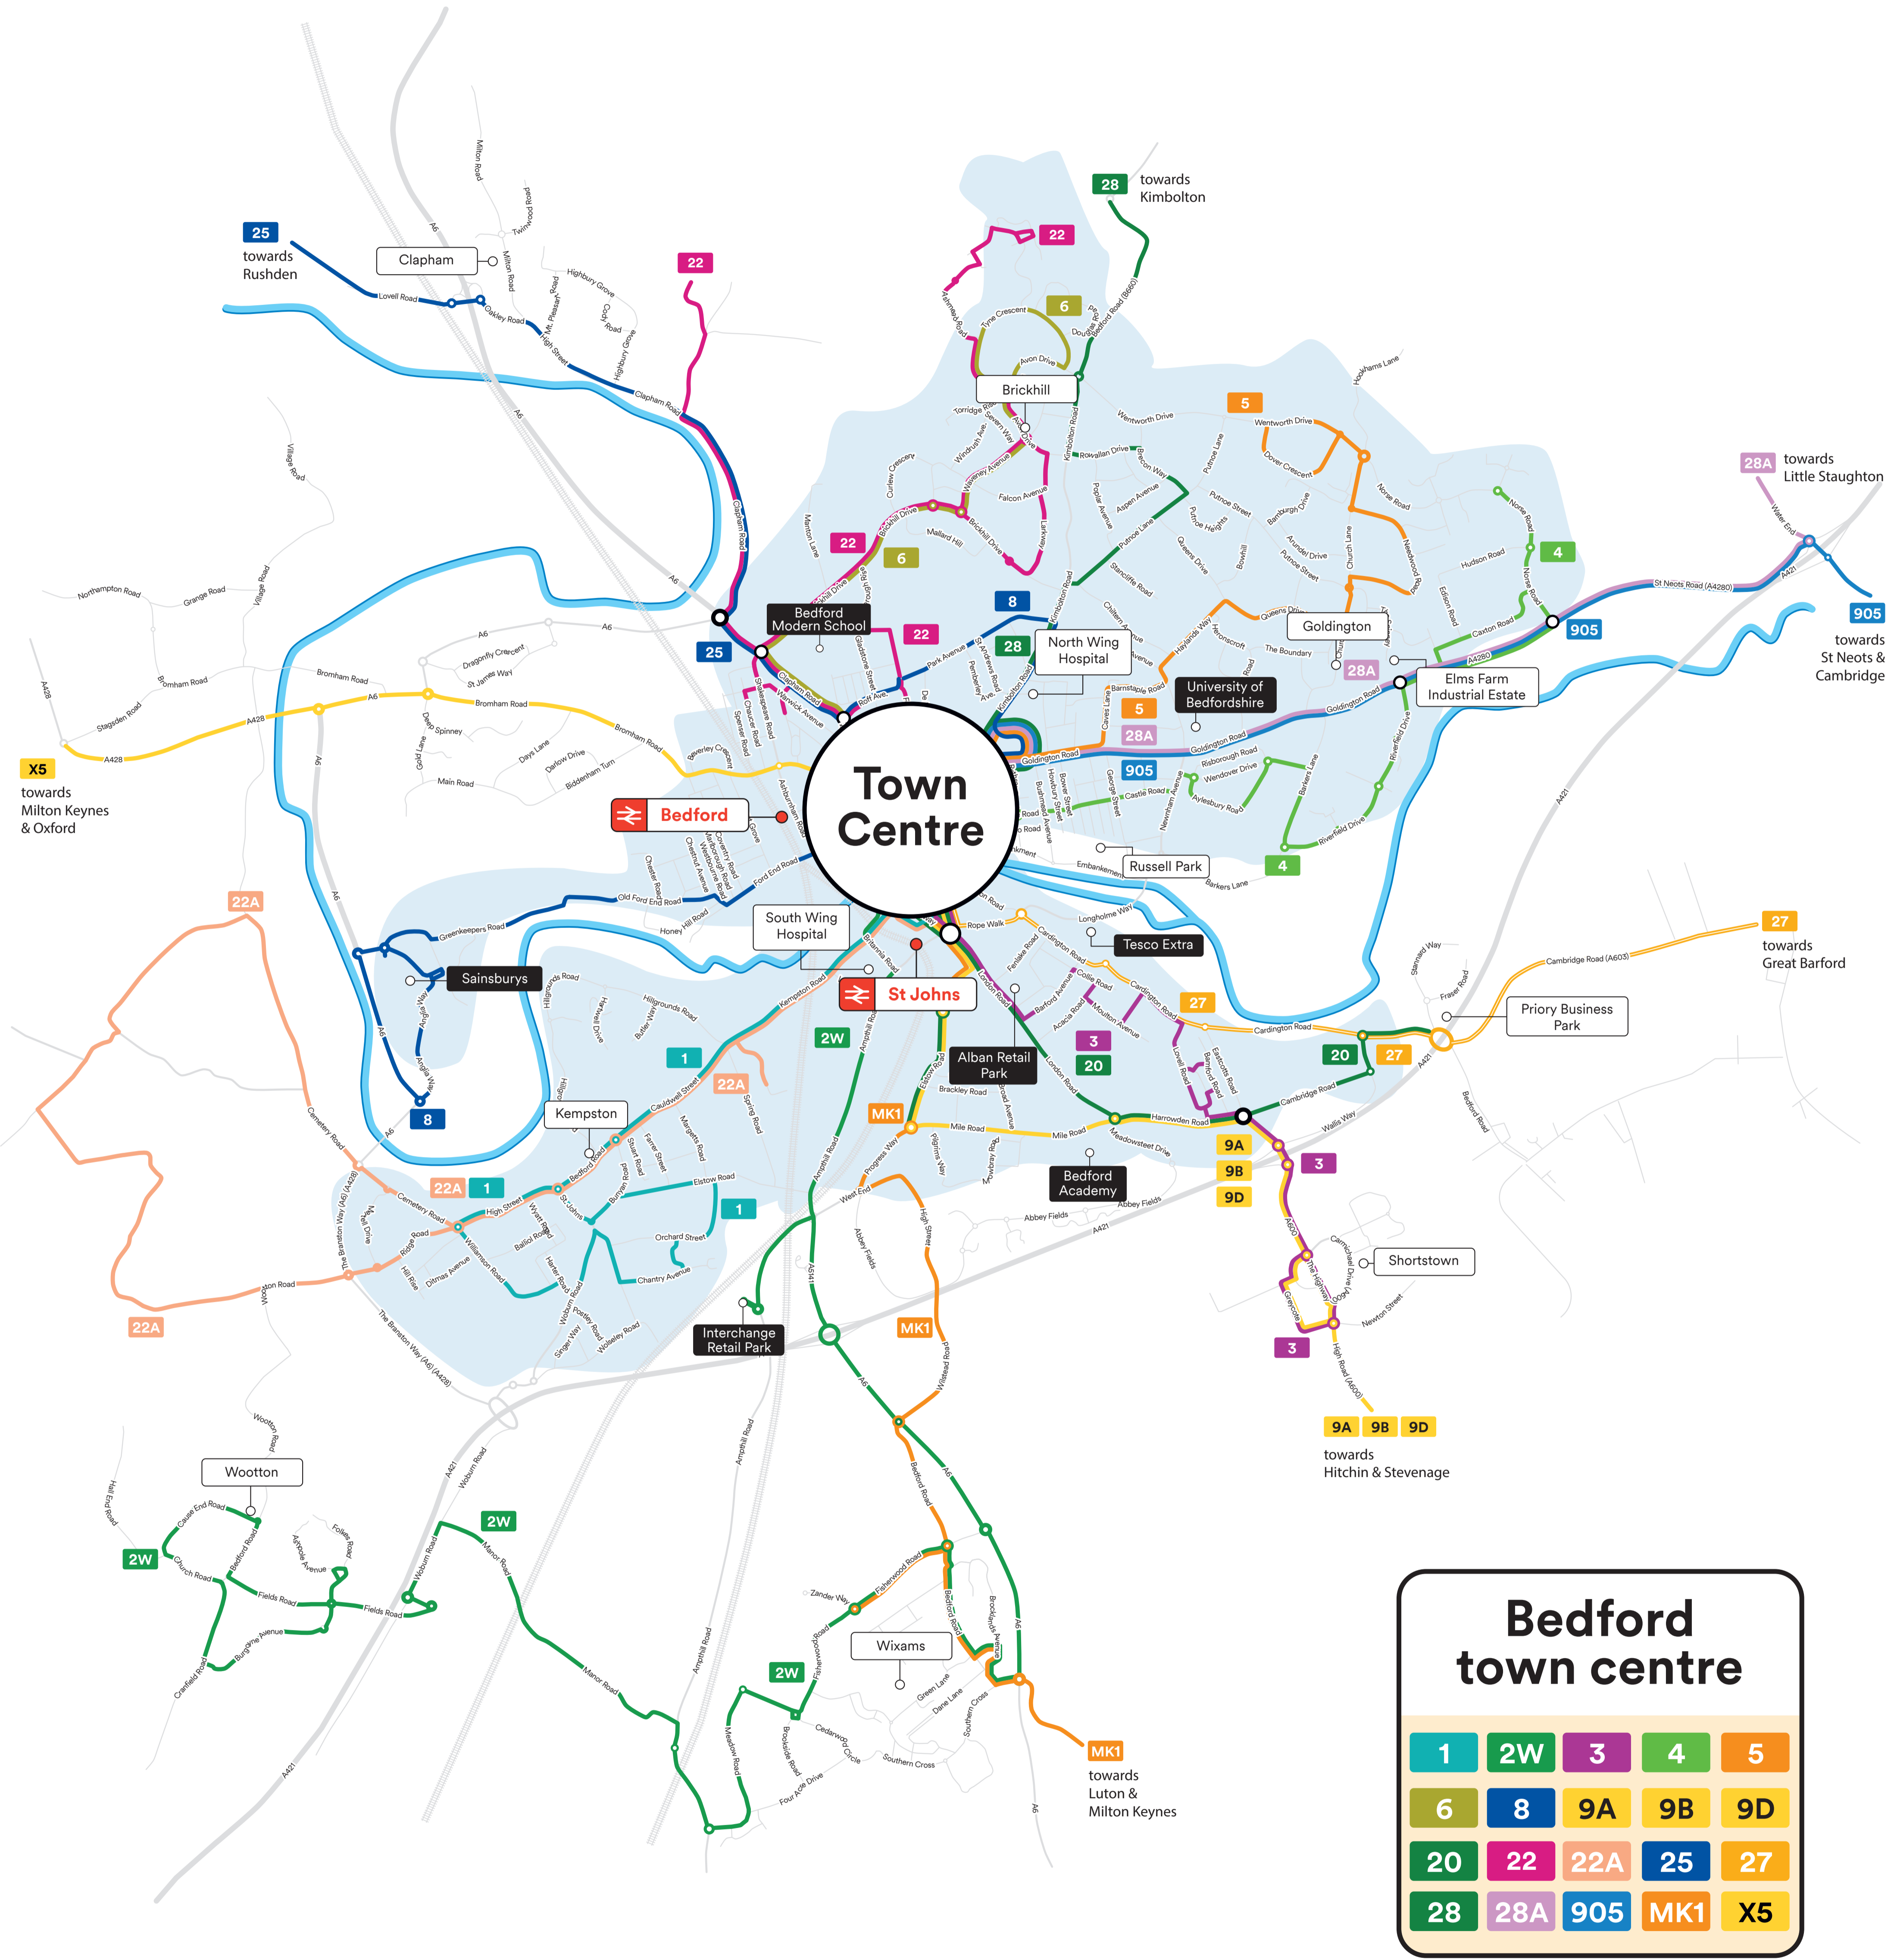

# Bedford Town Centre

Bedford town centre				
1	2W	3	4	5
6	8	9A	9B	9D
20	22	22A	25	27
28	28A	905	MK1	X5

For more detailed journey planning and real-time updates [download the Stagecoach Bus App.](#)