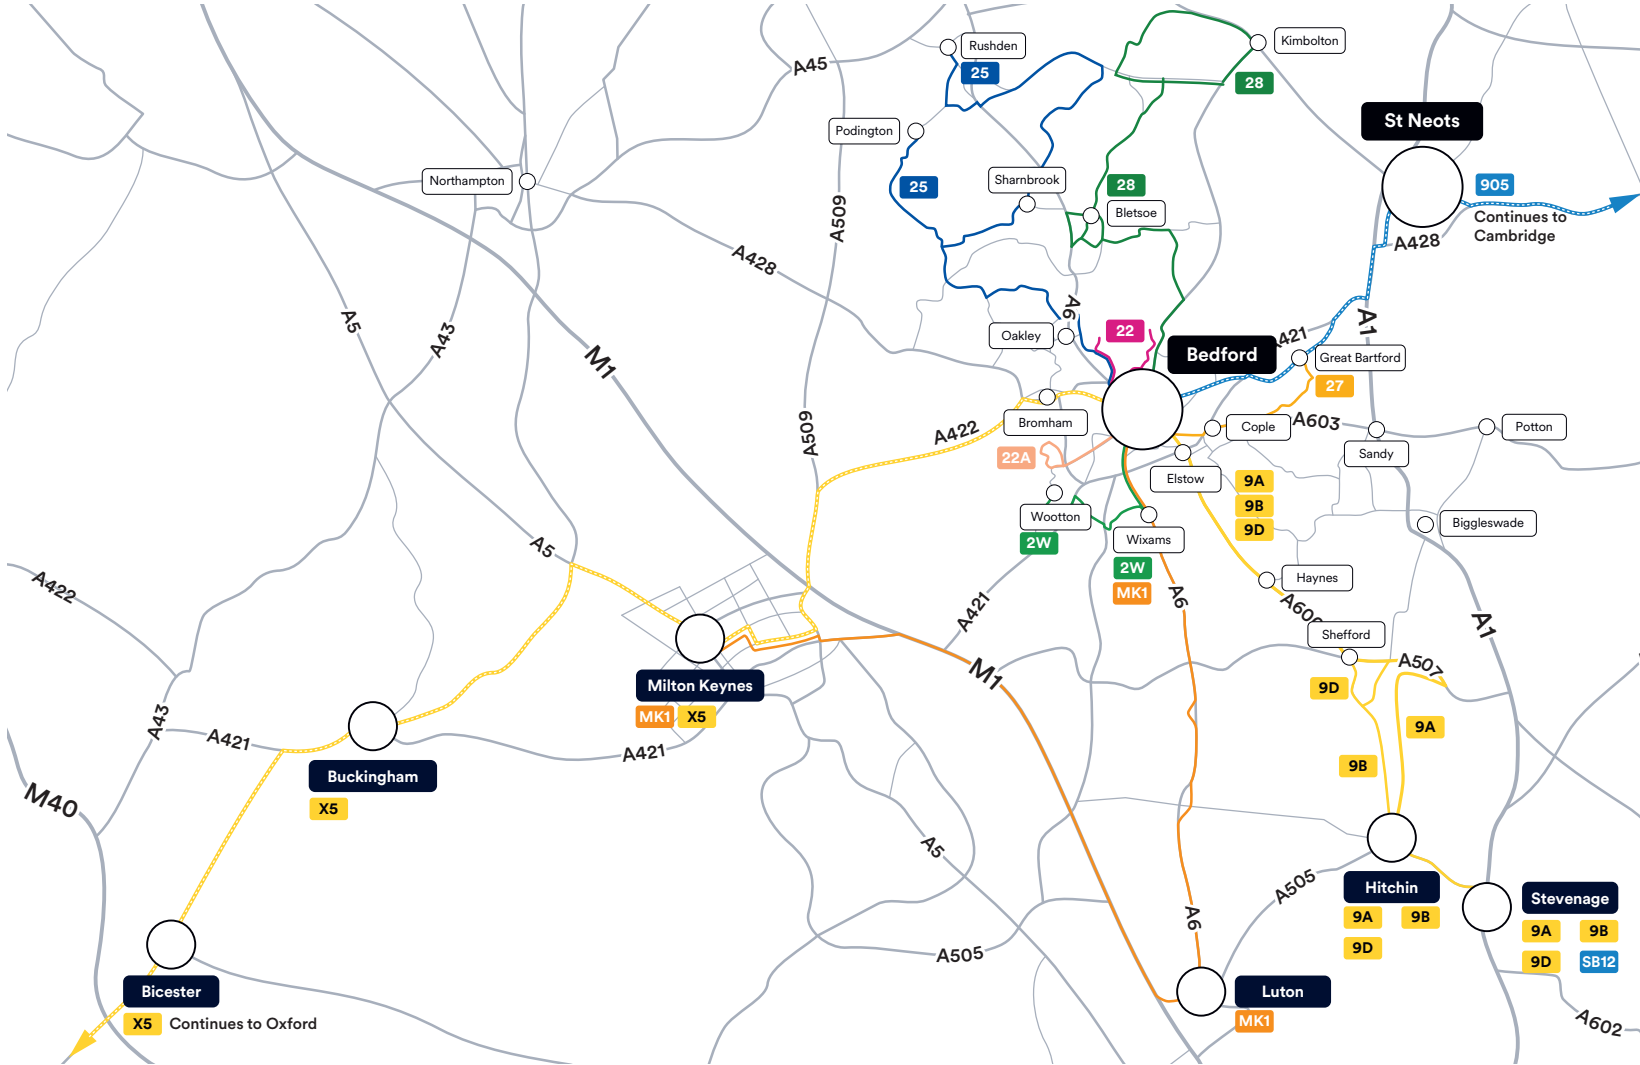

# Bedfordshire Bus Network

You can also check journey information by going online at [stagecoachbus.com](http://stagecoachbus.com), or by signing up for email updates