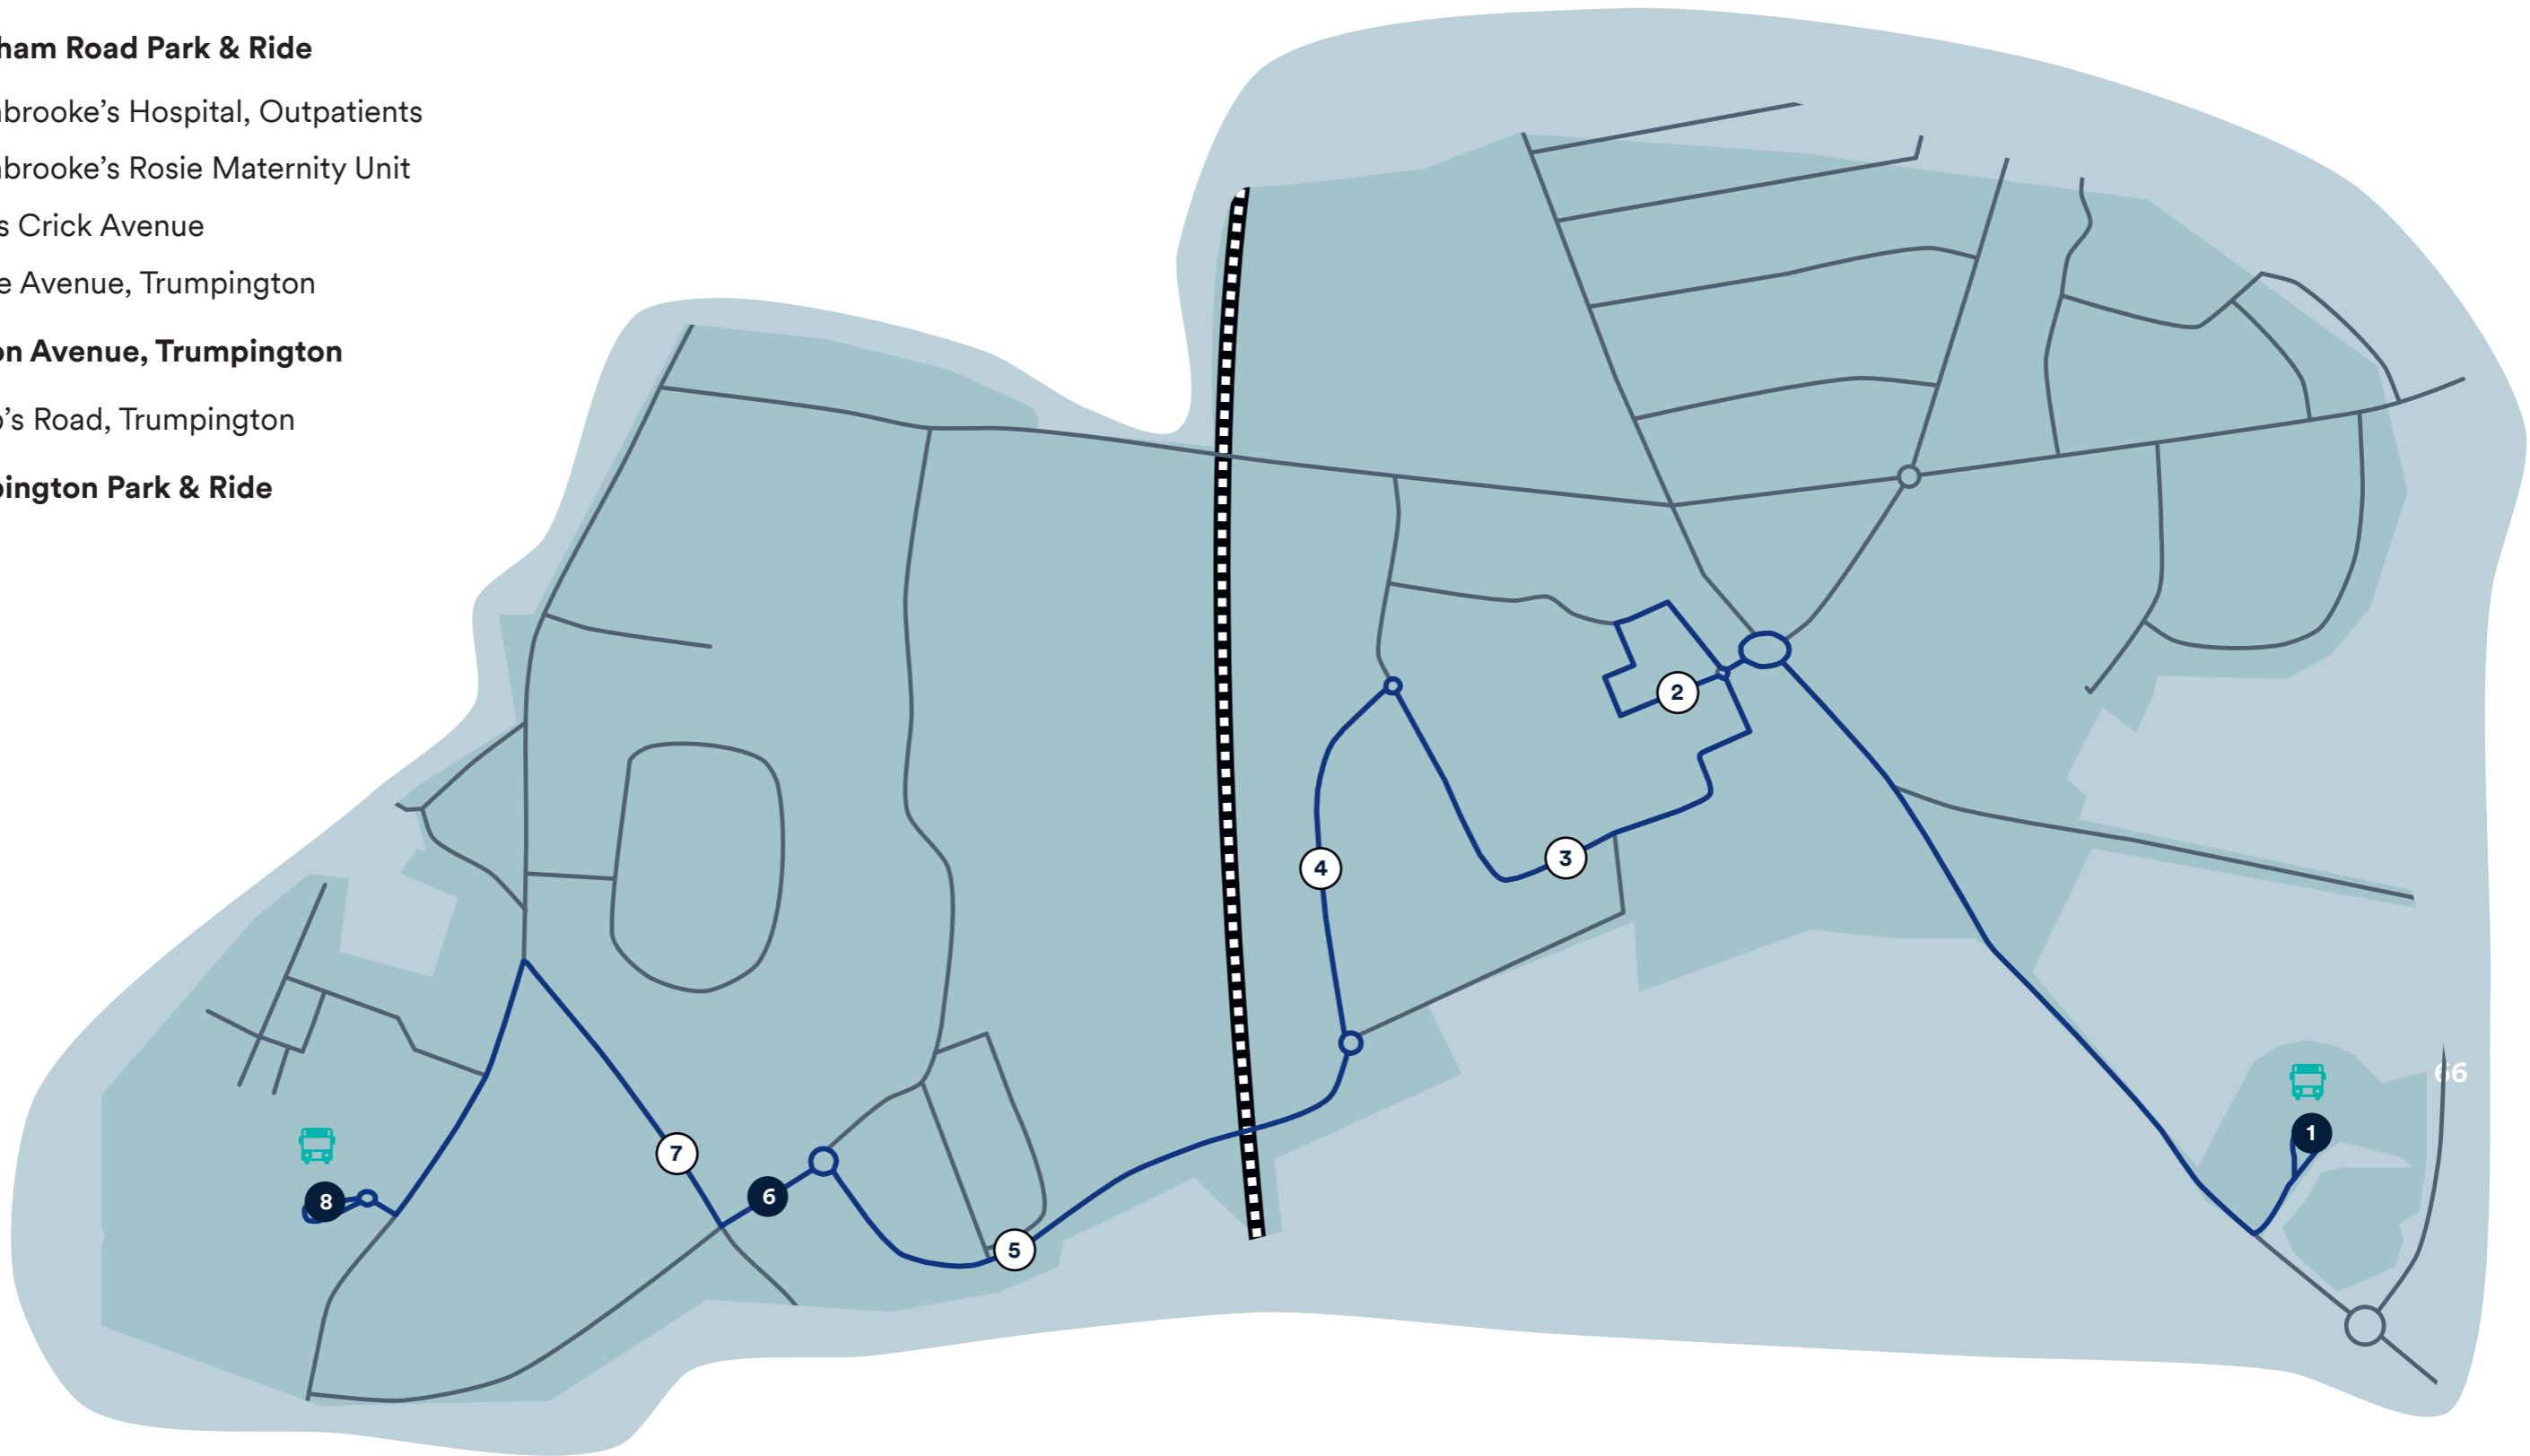

Cambridge Service 25

Babraham Rd P&R - Trumpington P&R

- 1 Babraham Road Park & Ride
- 2 Addenbrooke's Hospital, Outpatients
- 3 Addenbrooke's Rosie Maternity Unit
- 4 Francis Crick Avenue
- 5 Whittle Avenue, Trumpington
- 6 Hobson Avenue, Trumpington
- 7 Bishop's Road, Trumpington
- 8 Trumpington Park & Ride

You can also check journey information by going online at stagecoachbus.com, or by signing up for email updates

Cambridge Service 25

Trumpington P&R - Babraham Road P&R

- 1 Trumpington Park & Ride
- 2 Bishop's Road, Trumpington
- 3 Hobson Avenue, Trumpington
- 4 Whittle Avenue, Trumpington
- 5 Francis Crick Avenue
- 6 Addenbrookes Rosie Maternity Unit
- 7 Addenbrooke's Hospital Outpatients
- 8 Babraham Road Park & Ride

You can also check journey information by going online at stagecoachbus.com, or by signing up for email updates