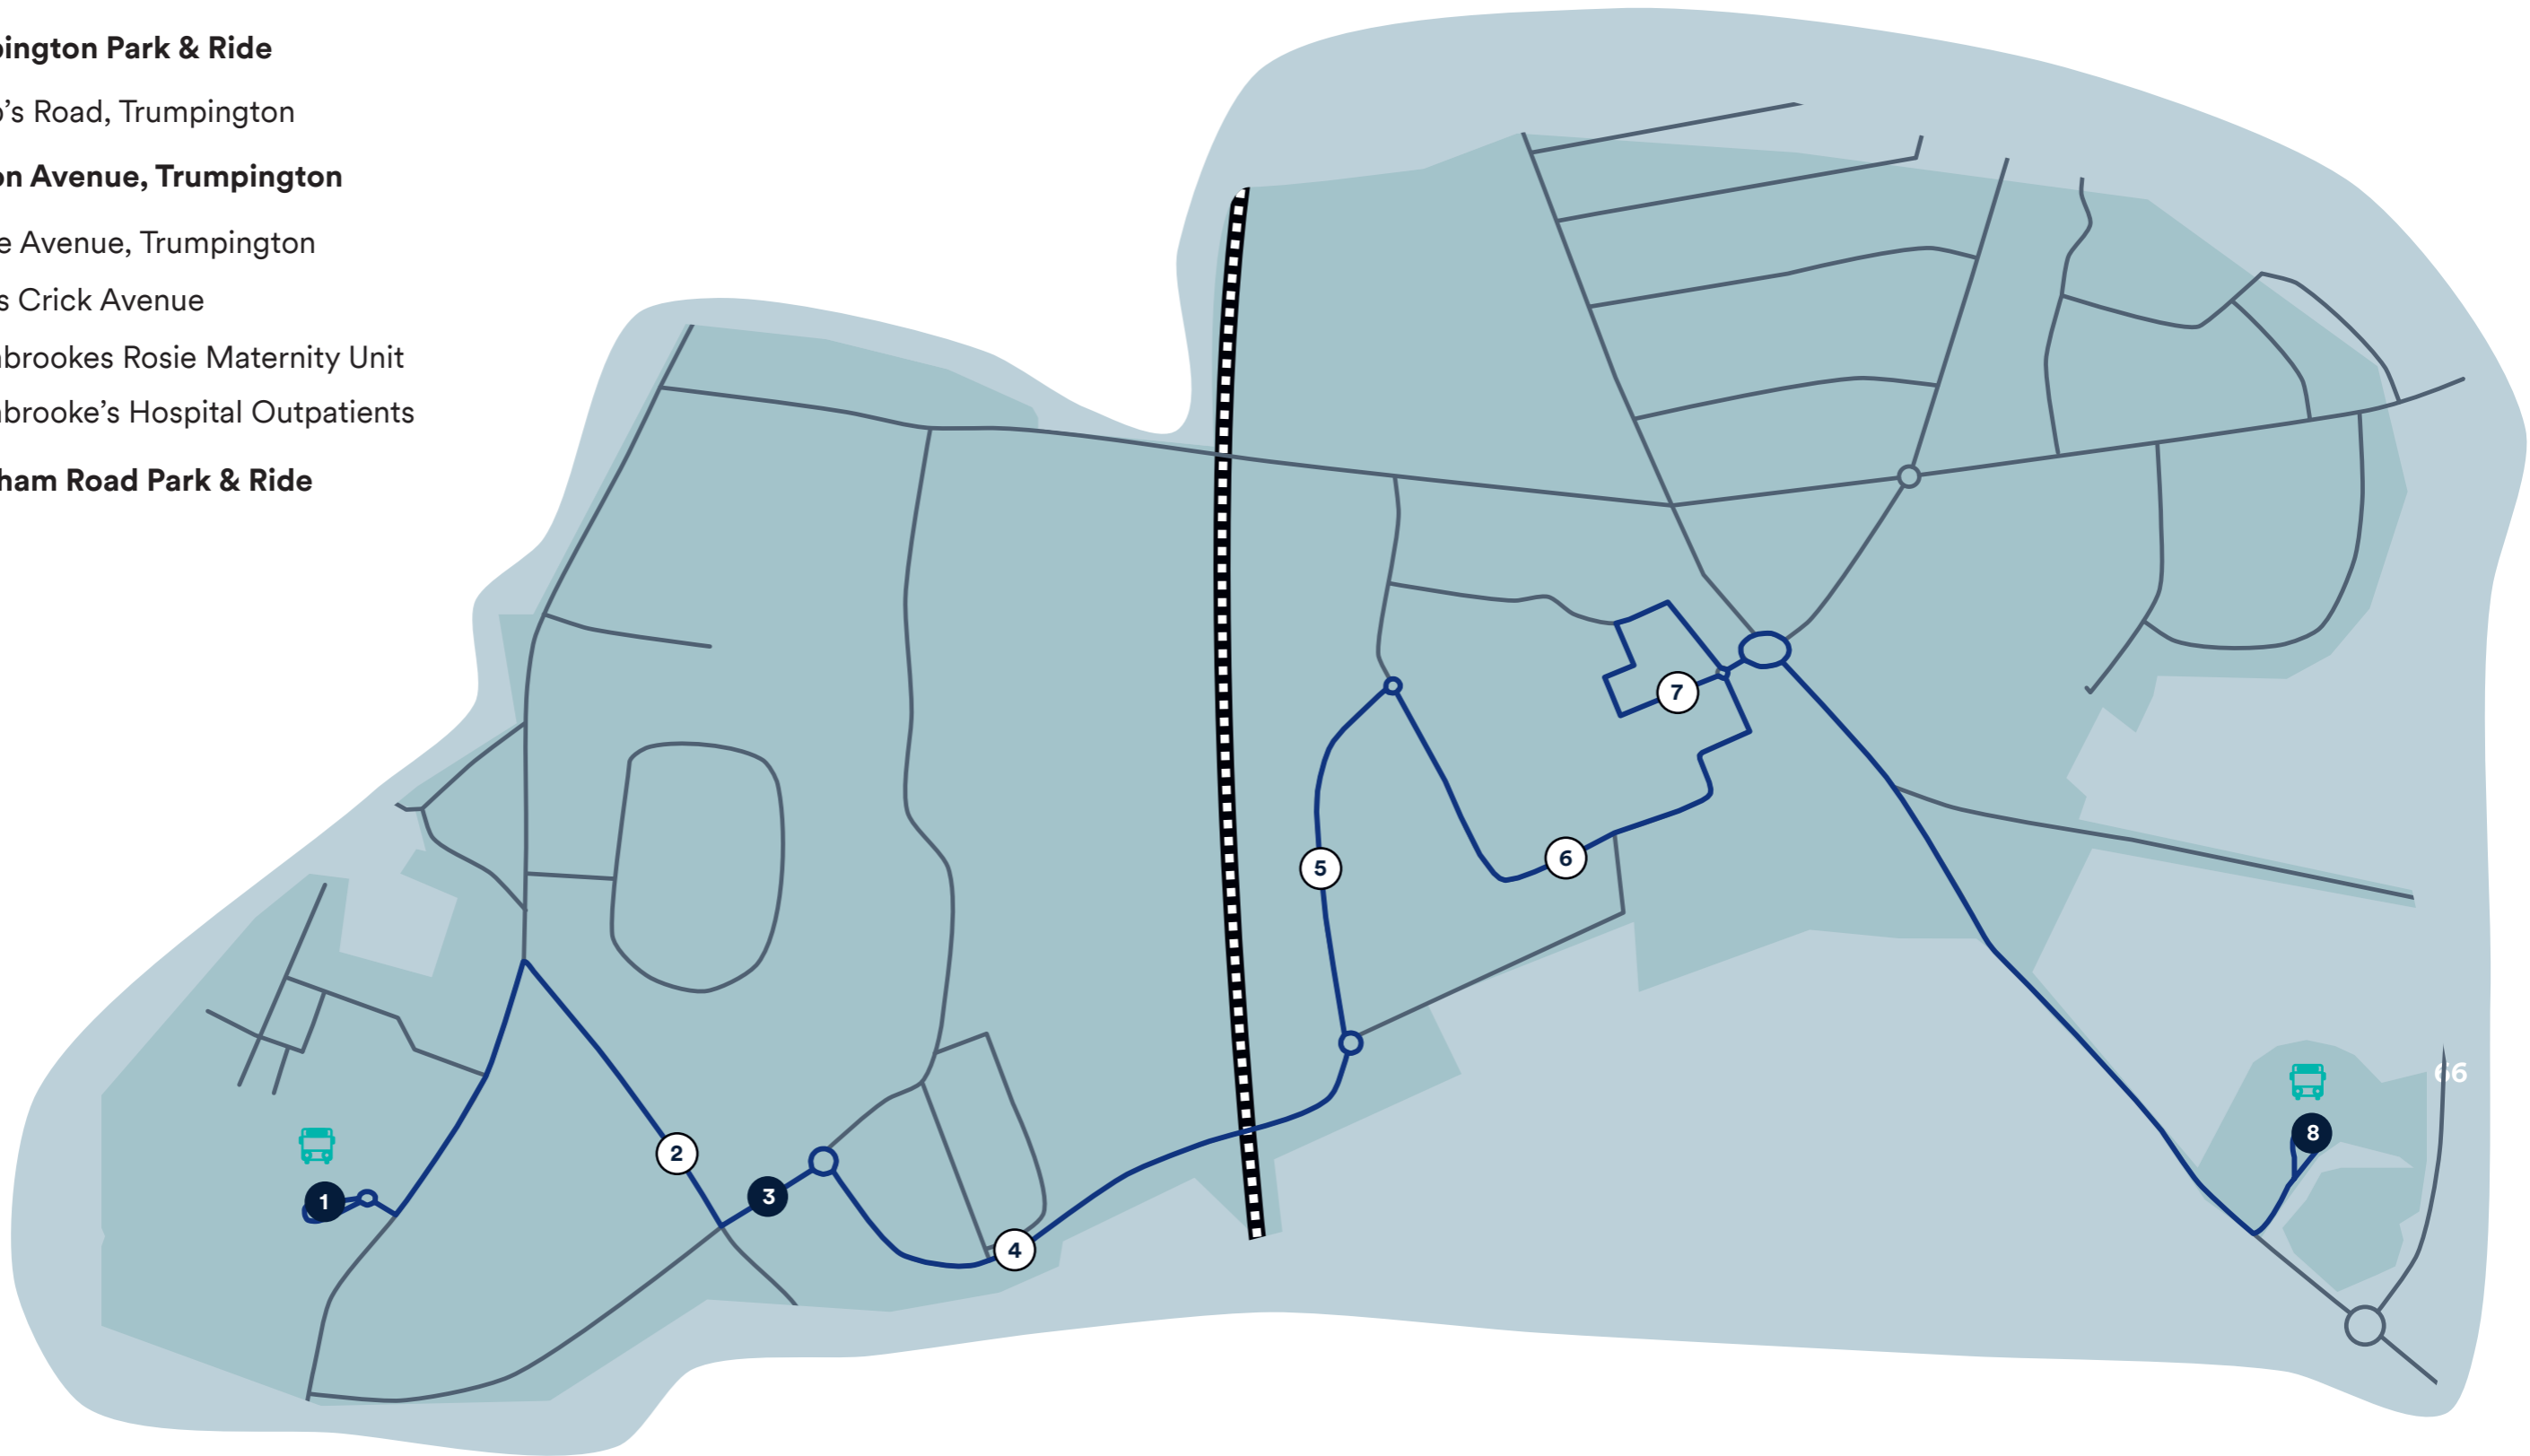

Cambridge Service 25

Babraham Rd P&R - Trumpington P&R

- 1 Babraham Road Park & Ride
- 2 Addenbrooke's Hospital, Outpatients
- 3 Addenbrooke's Rosie Maternity Unit
- 4 Francis Crick Avenue
- 5 Whittle Avenue, Trumpington
- 6 Hobson Avenue, Trumpington
- 7 Bishop's Road, Trumpington
- 8 Trumpington Park & Ride

You can also check journey information by going online at stagecoachbus.com, or by signing up for email updates

Cambridge Service 25

Trumpington P&R - Babraham Road P&R

- 1 Trumpington Park & Ride
- 2 Bishop's Road, Trumpington
- 3 Hobson Avenue, Trumpington
- 4 Whittle Avenue, Trumpington
- 5 Francis Crick Avenue
- 6 Addenbrookes Rosie Maternity Unit
- 7 Addenbrooke's Hospital Outpatients
- 8 Babraham Road Park & Ride

You can also check journey information by going online at stagecoachbus.com, or by signing up for email updates