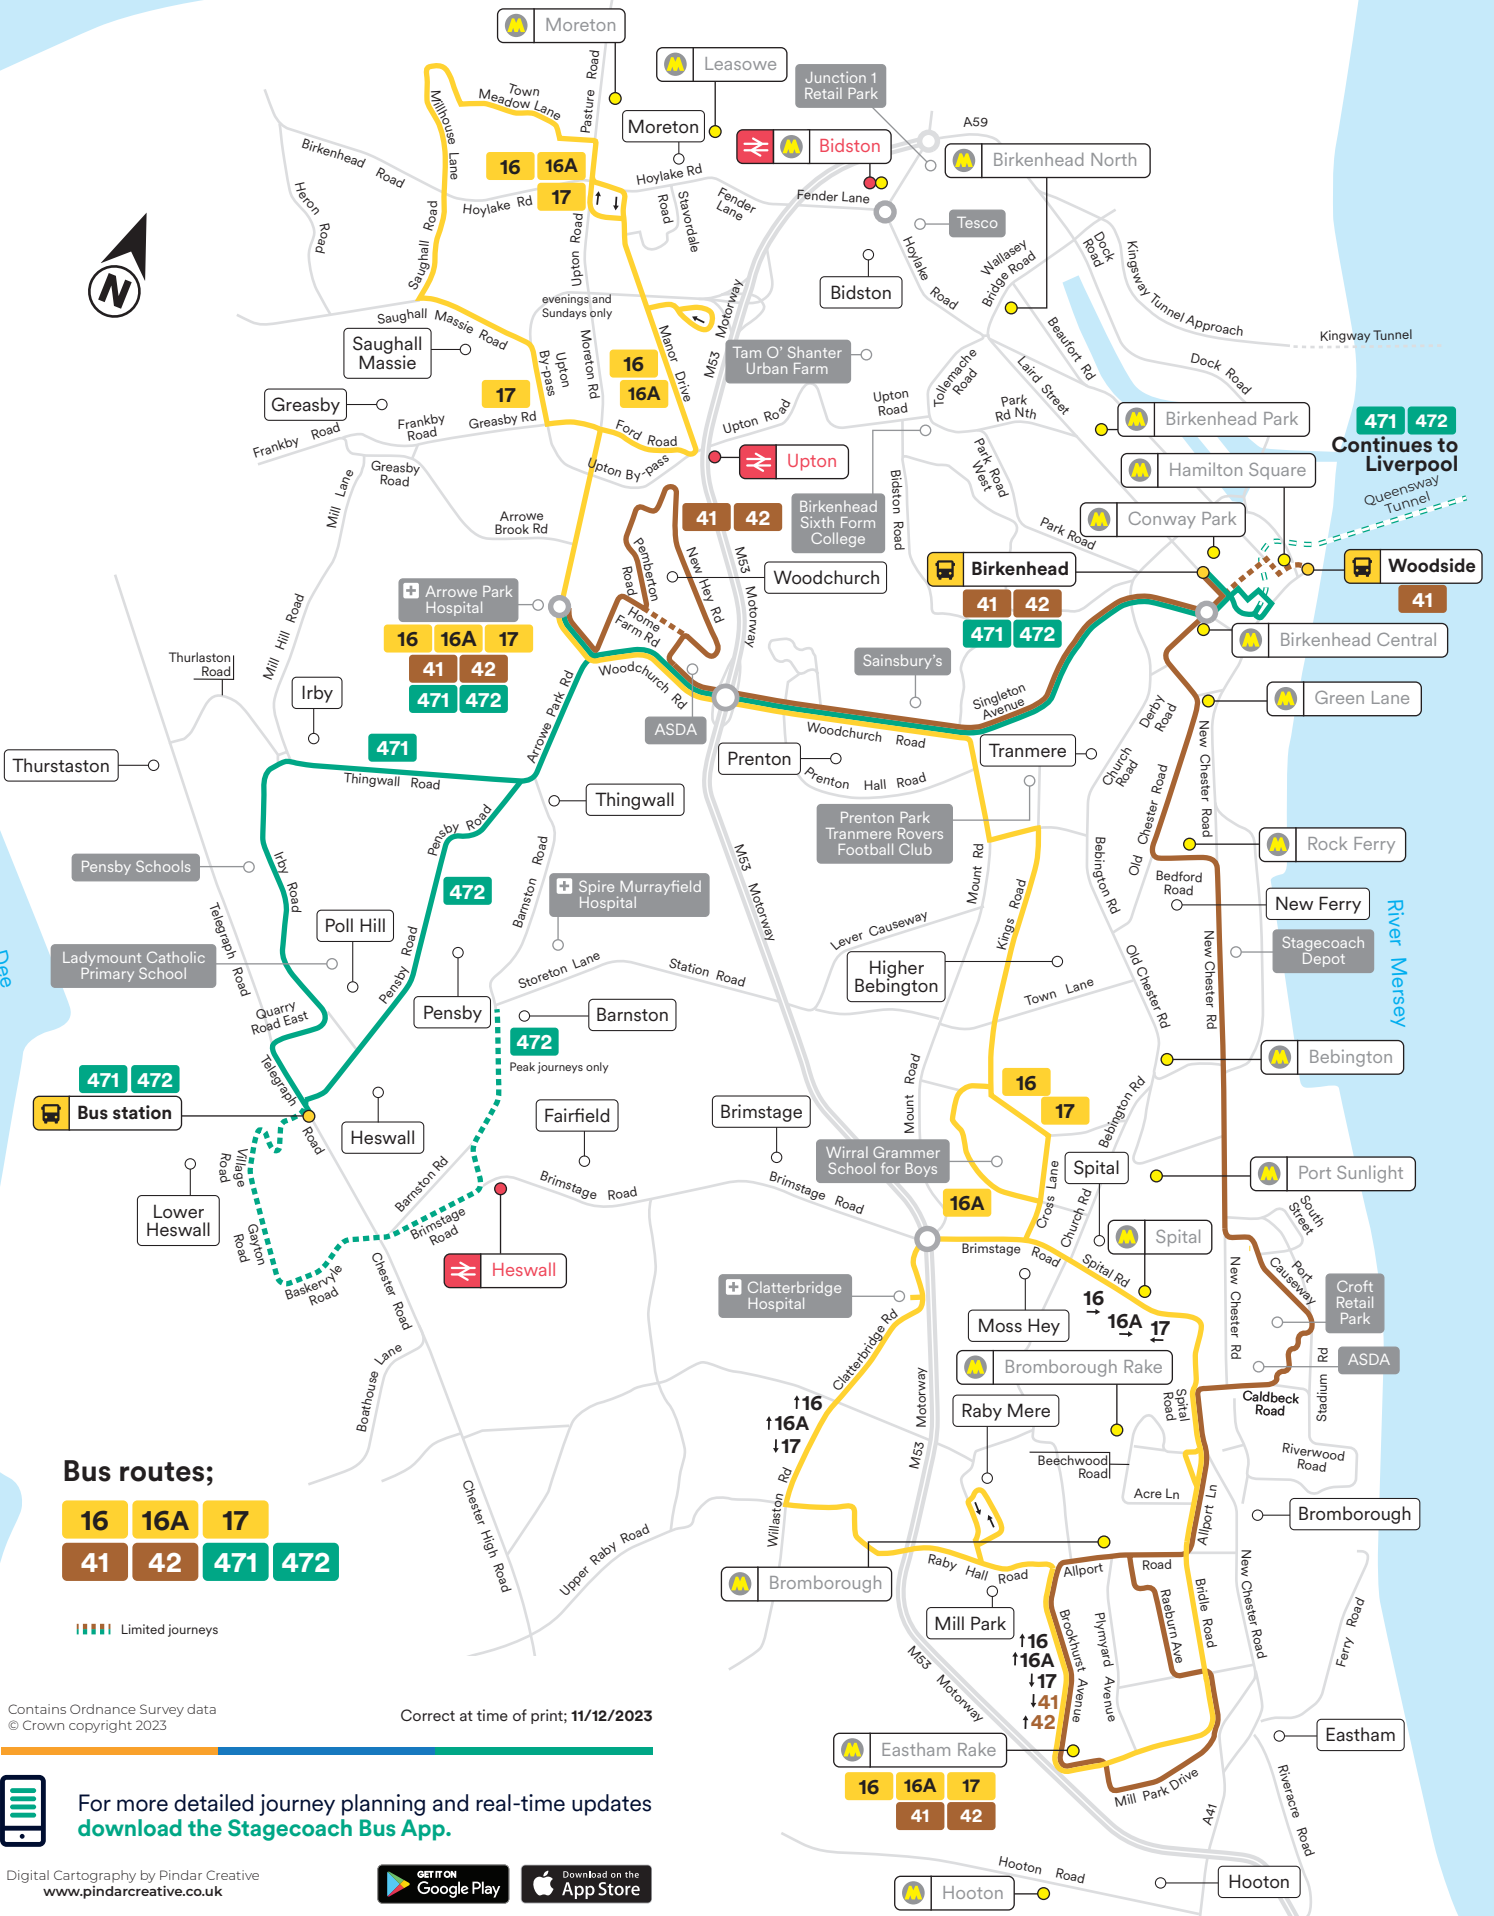

Liverpool Bay

**Bus routes;**

- 16
- 16A
- 17
- 41
- 42
- 471
- 472

▬▬▬ Limited journeys

Contains Ordnance Survey data © Crown copyright 2023

Correct at time of print; 11/12/2023

For more detailed journey planning and real-time updates  
[download the Stagecoach Bus App.](#)

Digital Cartography by Pindar Creative  
[www.pindarcreative.co.uk](http://www.pindarcreative.co.uk)