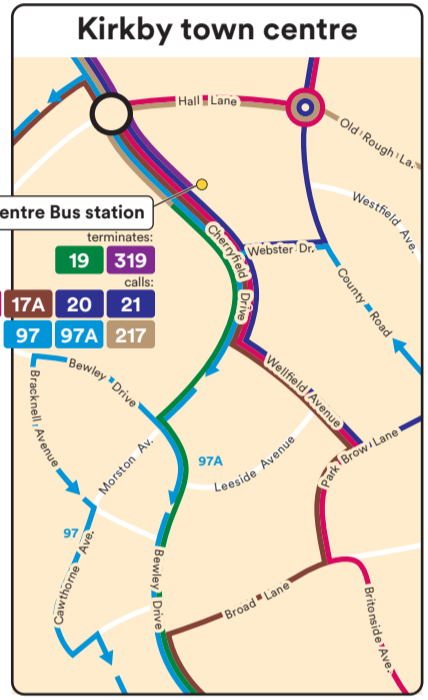

Bus routes:

1	X1	4	4A	10A
14	14A	14B	17	17A
17X	19	20	21	53
82	86	86C	97	97A
136	217	217A	235	319
471	472	917	919	X2

Liverpool city centre

1	X1	4	4A	10A	14
14A	14B	17	17A	17X	19
20	21	53	82	86	86C
136	471	472	917	919	X2

For more detailed journey planning and real-time updates download the Stagecoach Bus App.