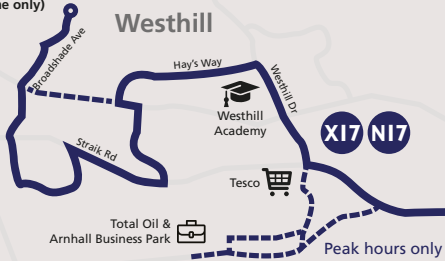

# Aberdeen

Route	Destination	Frequency*
7 7A 7B X6 X7	Portlethen & Stonehaven	up to every 20 mins
10 X10	Elgin & Inverness	up to every 60 mins
14	Kingswells	up to every 30mins
35	Banff & Elgin	up to every 30 mins
37 X37 N37	Inverurie	up to every 30 mins
37	Craibstone Park & Ride	up to every 30 mins
59	Northfield	up to every 10 mins
94	Hazledhead (Crematorium)	up to every 40 mins
60 X60 61 63	Peterhead	up to every 30 mins
67 X67 68 X68	Fraserburgh	up to every 30 mins
54 X54 54A N54	Ellon	up to every hour
201 202 203	Peterculter, Banchory, Ballater and Braemar	up to every 30 mins
727	Aberdeen Airport and TECA	up to every 10 mins
747	Aberdeen Airport	up to every hour
X17 N17	Kingswell Park & Ride	up to every 15 mins
X20 420	Kemnay/Alford	up to every hour
44	Kingswells Park & Ride	up to every 30 mins

## Ticket Zones

ZONE 1 ZONE 2