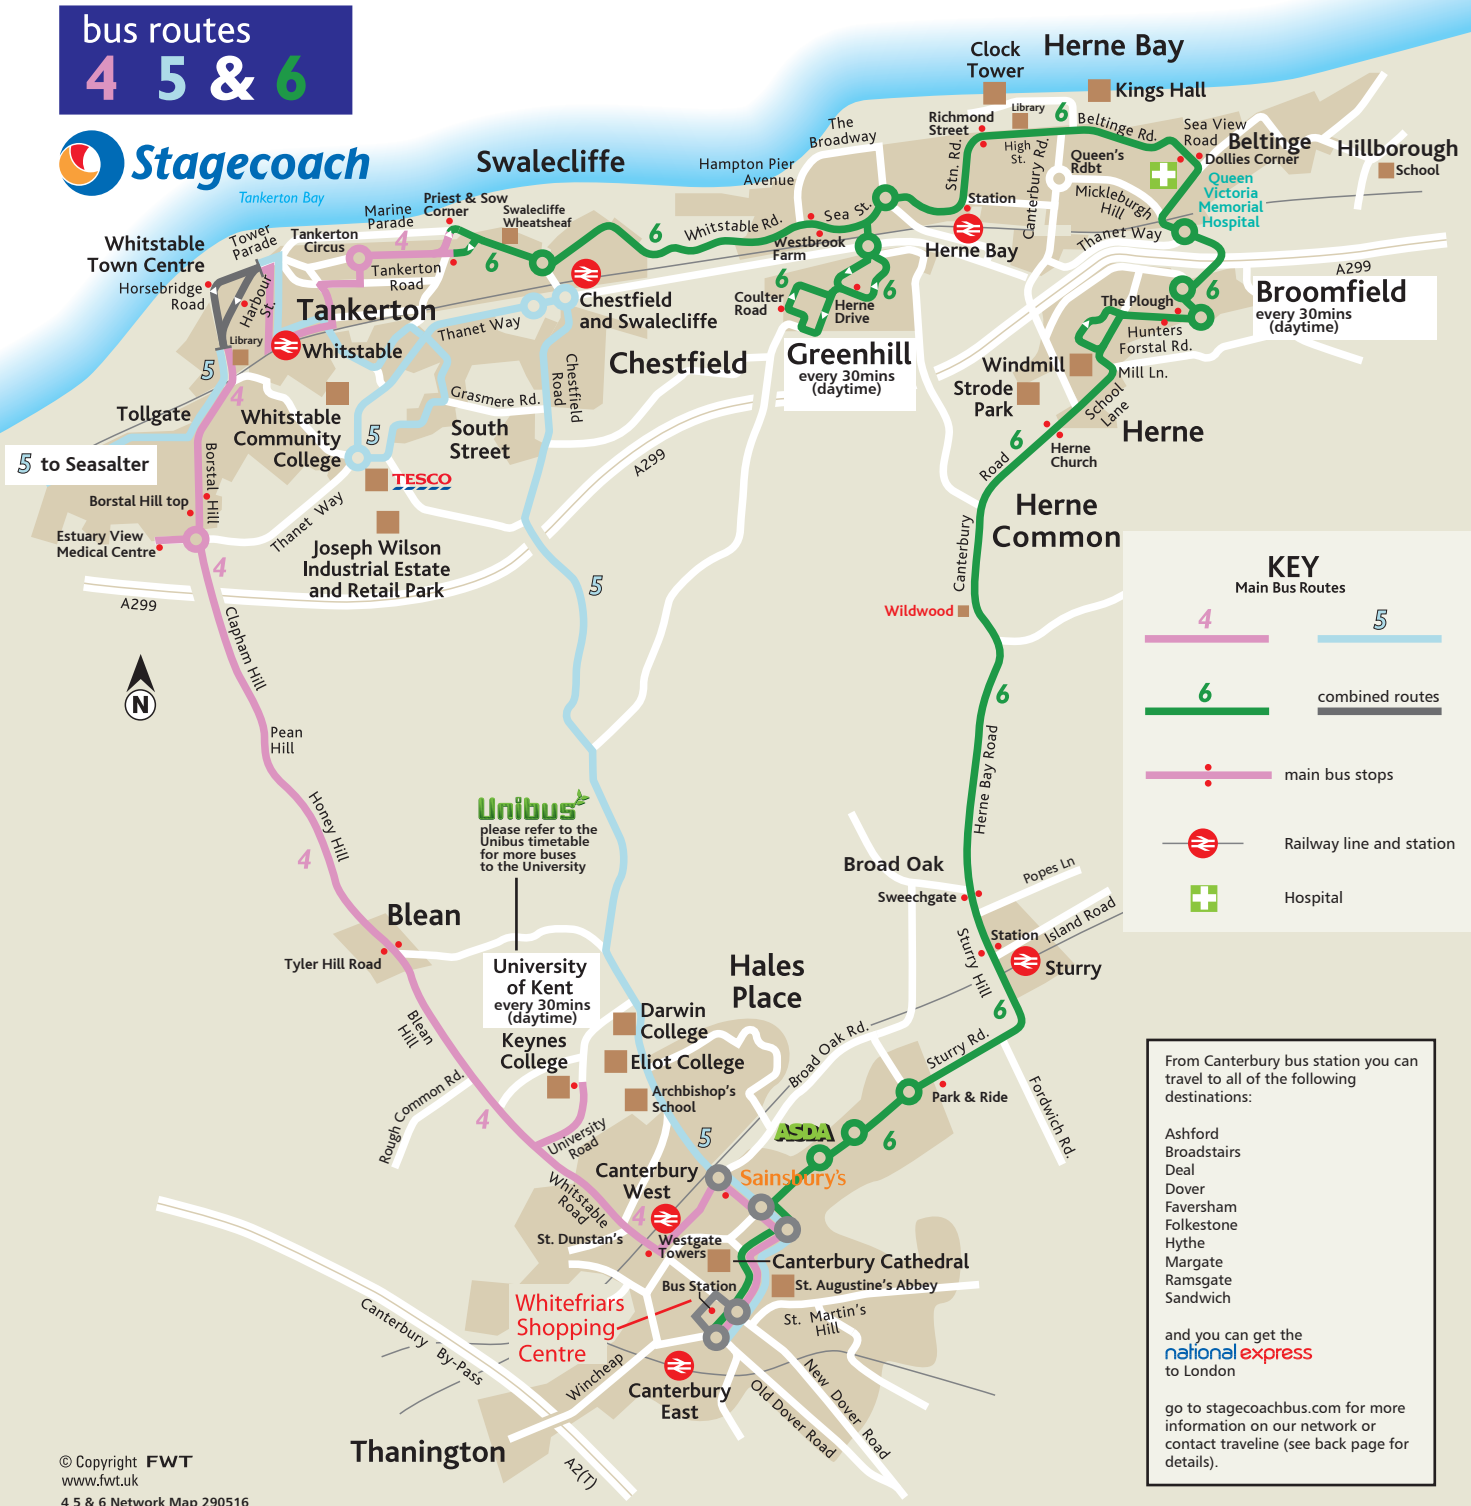

# bus routes 4 5 & 6

**KEY**  
Main Bus Routes

- 4
- 5
- 6
- main bus stops
- Railway line and station
- Hospital

From Canterbury bus station you can travel to all of the following destinations:

- Ashford
- Broadstairs
- Deal
- Dover
- Faversham
- Folkestone
- Hythe
- Margate
- Ramsgate
- Sandwich

and you can get the **national express** to London

go to [stagecoachbus.com](http://stagecoachbus.com) for more information on our network or contact traveline (see back page for details).