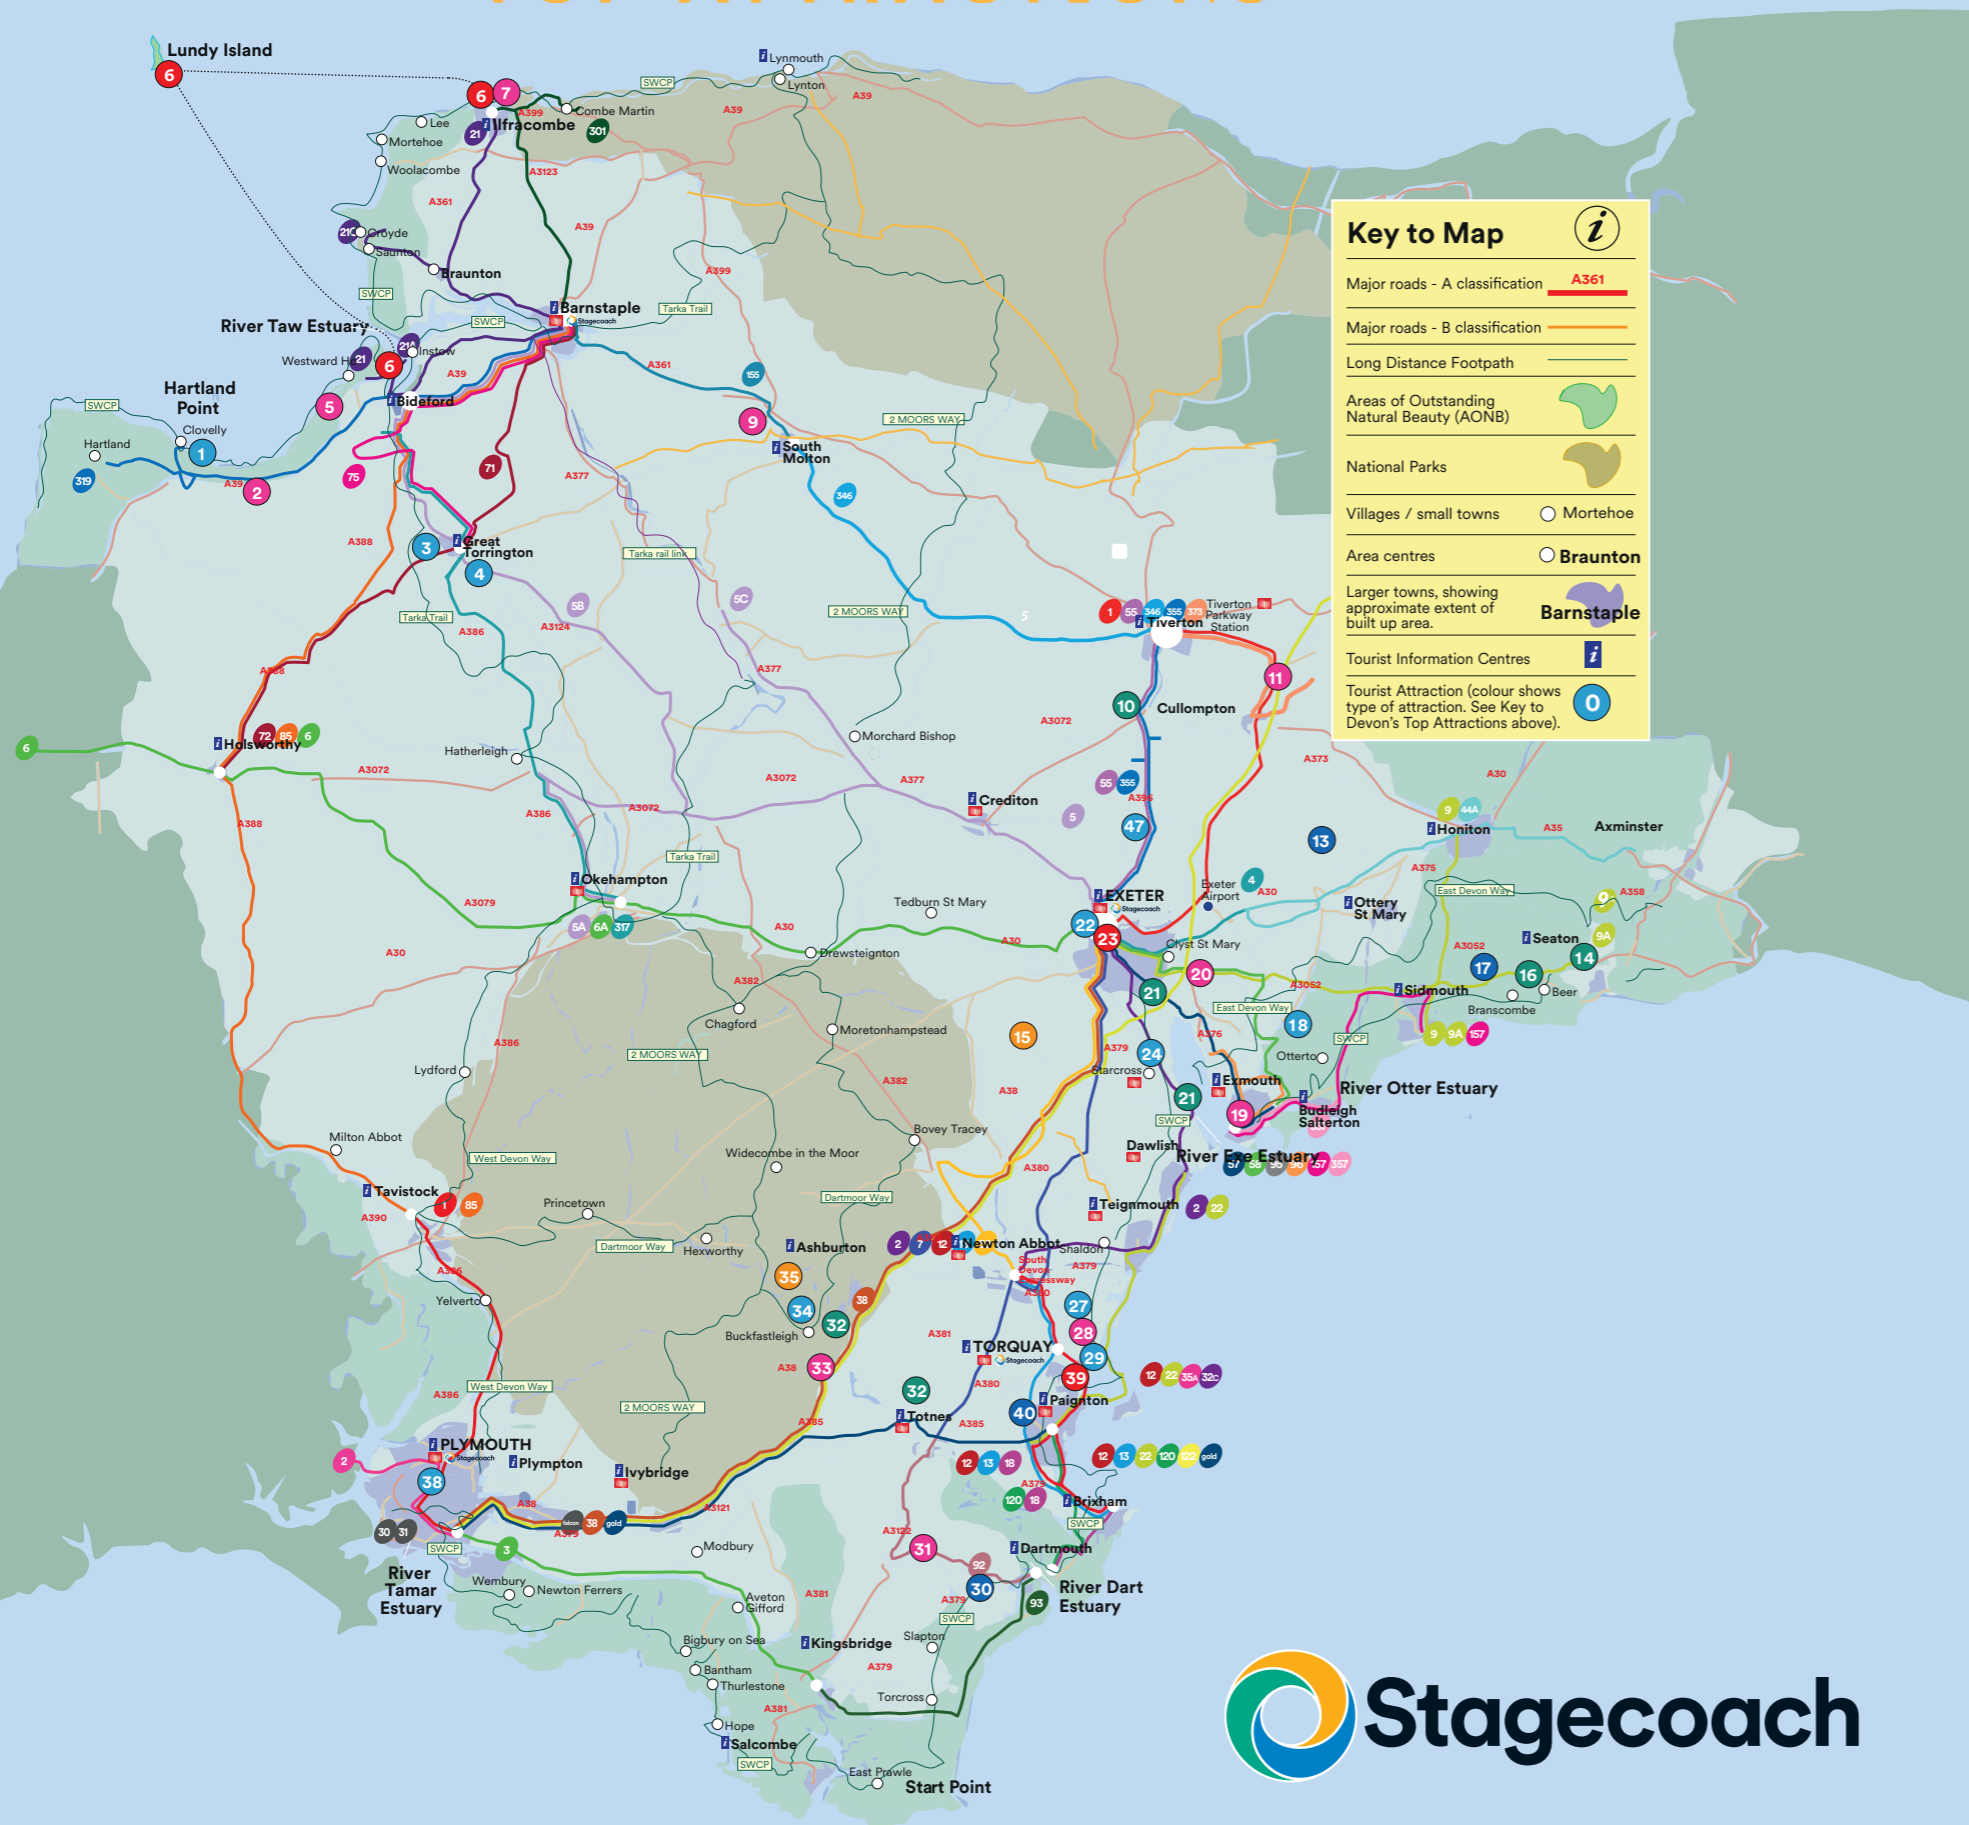

# Visit DEVON'S by bus

## TOP ATTRACTIONS

Attraction	Bus Route
<b>Heritage, Houses &amp; Gardens</b>	
1 Clovelly Village	319
3 Dartington Crystal	5B
4 RHS Garden Rosemoor	5B (Torrington)
18 Bickton Park Botanical Gardens	157
22 Royal Albert Memorial Museum (RAMM)	All Exeter city services, 1,2,4,5/5A/5B/5C,6A,7,9/9A, 38, 39, 55, 57, 58, 355 into the city
24 Powderham Castle	2
27 Bygones	22, 32C, 35A
29 Kents Cavern	22, 32C
34 Buckfast Abbey	38
38 The Box	30, 31
47 Killerton National Trust	1, 1A (Approx 15min Walk)
<b>Activity Centres</b>	
15 Haldon Forest Park	38
35 River Dart Country Park	38
<b>Theme Parks &amp; Farms</b>	
2 The Milky Way Adventure Park	319 (Short walk)
5 The Big Sheep Farm & Theme Park	319
9 Quince Honey Farm	155
7 Watermouth Castle	301
11 Diggerland	1, 373
19 World of Country Life	95 (seasonal)
20 Crealy Theme Park & Resort	9-9A
28 Babbacombe Model Village	22, 32C, 35A
31 Woodlands Family Theme Park	92
33 Pennywell Farm	38-walk
<b>Animals &amp; Nature</b>	
17 The Donkey Sanctuary	9A
30 Blackpool Sands	93
40 Paignton Zoo	22, GOLD
<b>Boats &amp; Trains</b>	
10 Devon Railway Centre	55, 355
14 Seaton Tramway	9A
21 Stuart Line Cruises	95 (Seasonal)
32 South Devon Railway	38
<b>Destinations</b>	
6 Lundy Island	21/21A
23 Visit Exeter	All Exeter city services, 1,2,4,5/5A/5B/5C,6A,7,9/9A, 38, 39, 55, 57, 58, 355 into the city
39 English Riviera	12, 22, 31, 35A/35C