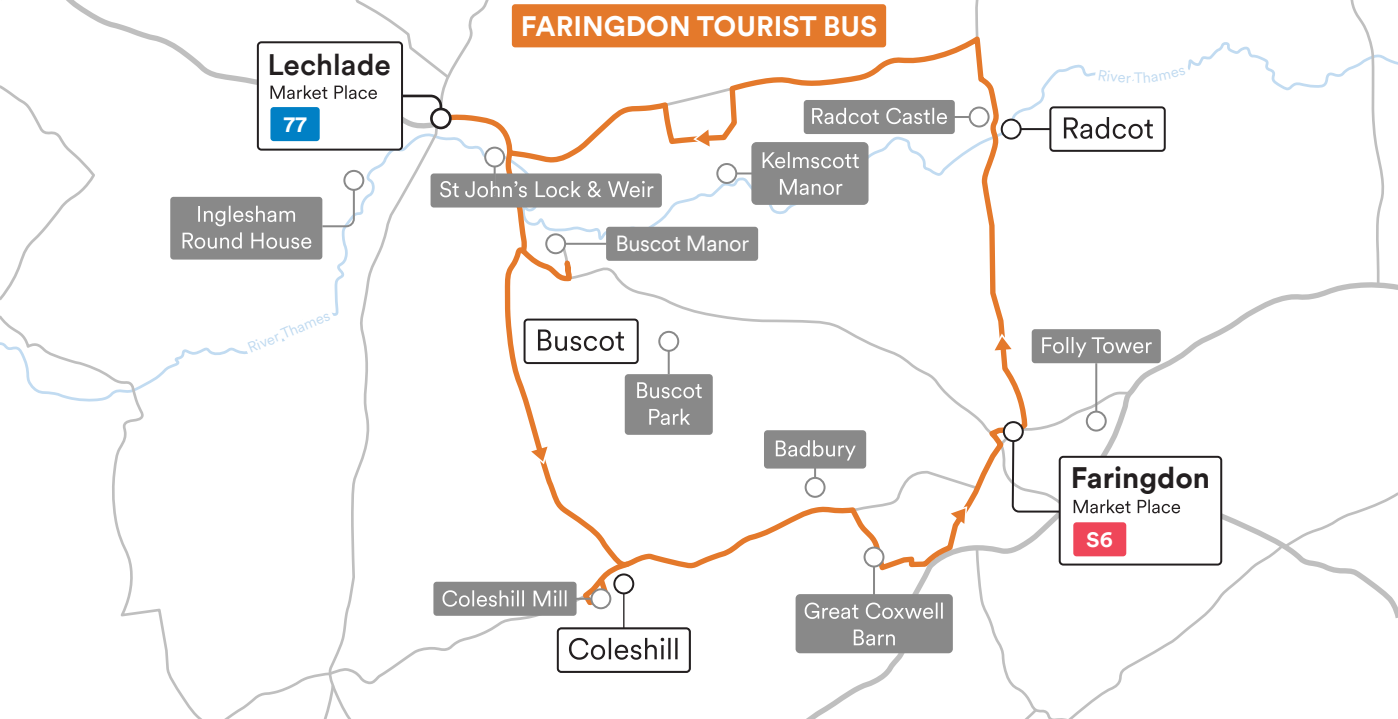

# FARINGDON TOURIST BUS

**Lechlade**  
Market Place  
77

Inglesham  
Round House

St John's Lock & Weir

Buscot Manor

**Buscot**

Buscot  
Park

Badbury

Coleshill Mill

**Coleshill**

Great Coxwell  
Barn

Radcot Castle

**Radcot**

Folly Tower

**Faringdon**  
Market Place  
S6

River Thames

River Thames