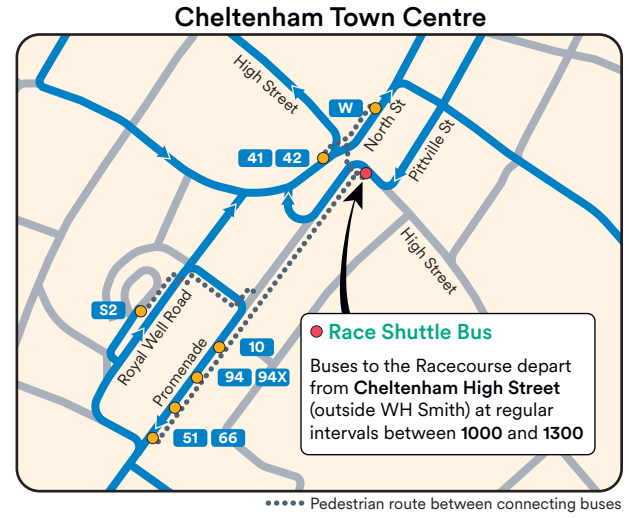

Arle Court (Park & Ride site) near M5 J11

R1 Special Park & Ride service running every 15-minutes from **0915 to 1430** – direct to Cheltenham Racecourse
Pre-booked ticket only
 Visit www.thejockeyclub.co.uk/cheltenham-festival/

Ashchurch (Railway Station)

41 Buses to Cheltenham Town Centre depart at **0814, 0854, 0924, 0949**, then every **30** minutes.
 Approx journey time **56 minutes**
 Last return departs **Clarence Street Stop 9** at **2330**

Winchcombe (War Memorial)

W Buses to Cheltenham Town Centre depart at **0641, 0739, 0854, 1000, 1109, 1209**.
 Approx journey time **18 minutes**
 Last return departs **North Street Stop 18B** at **1810**

Andoversford (Cattle Market)

S2 Buses to Cheltenham Town Centre depart at **0602, 0813, 1017, 1217**.
 Approx journey time **20 minutes**
 Last return departs **Royal Well Bus Station** at **1912**

Brockworth (Cross Hands Roundabout)