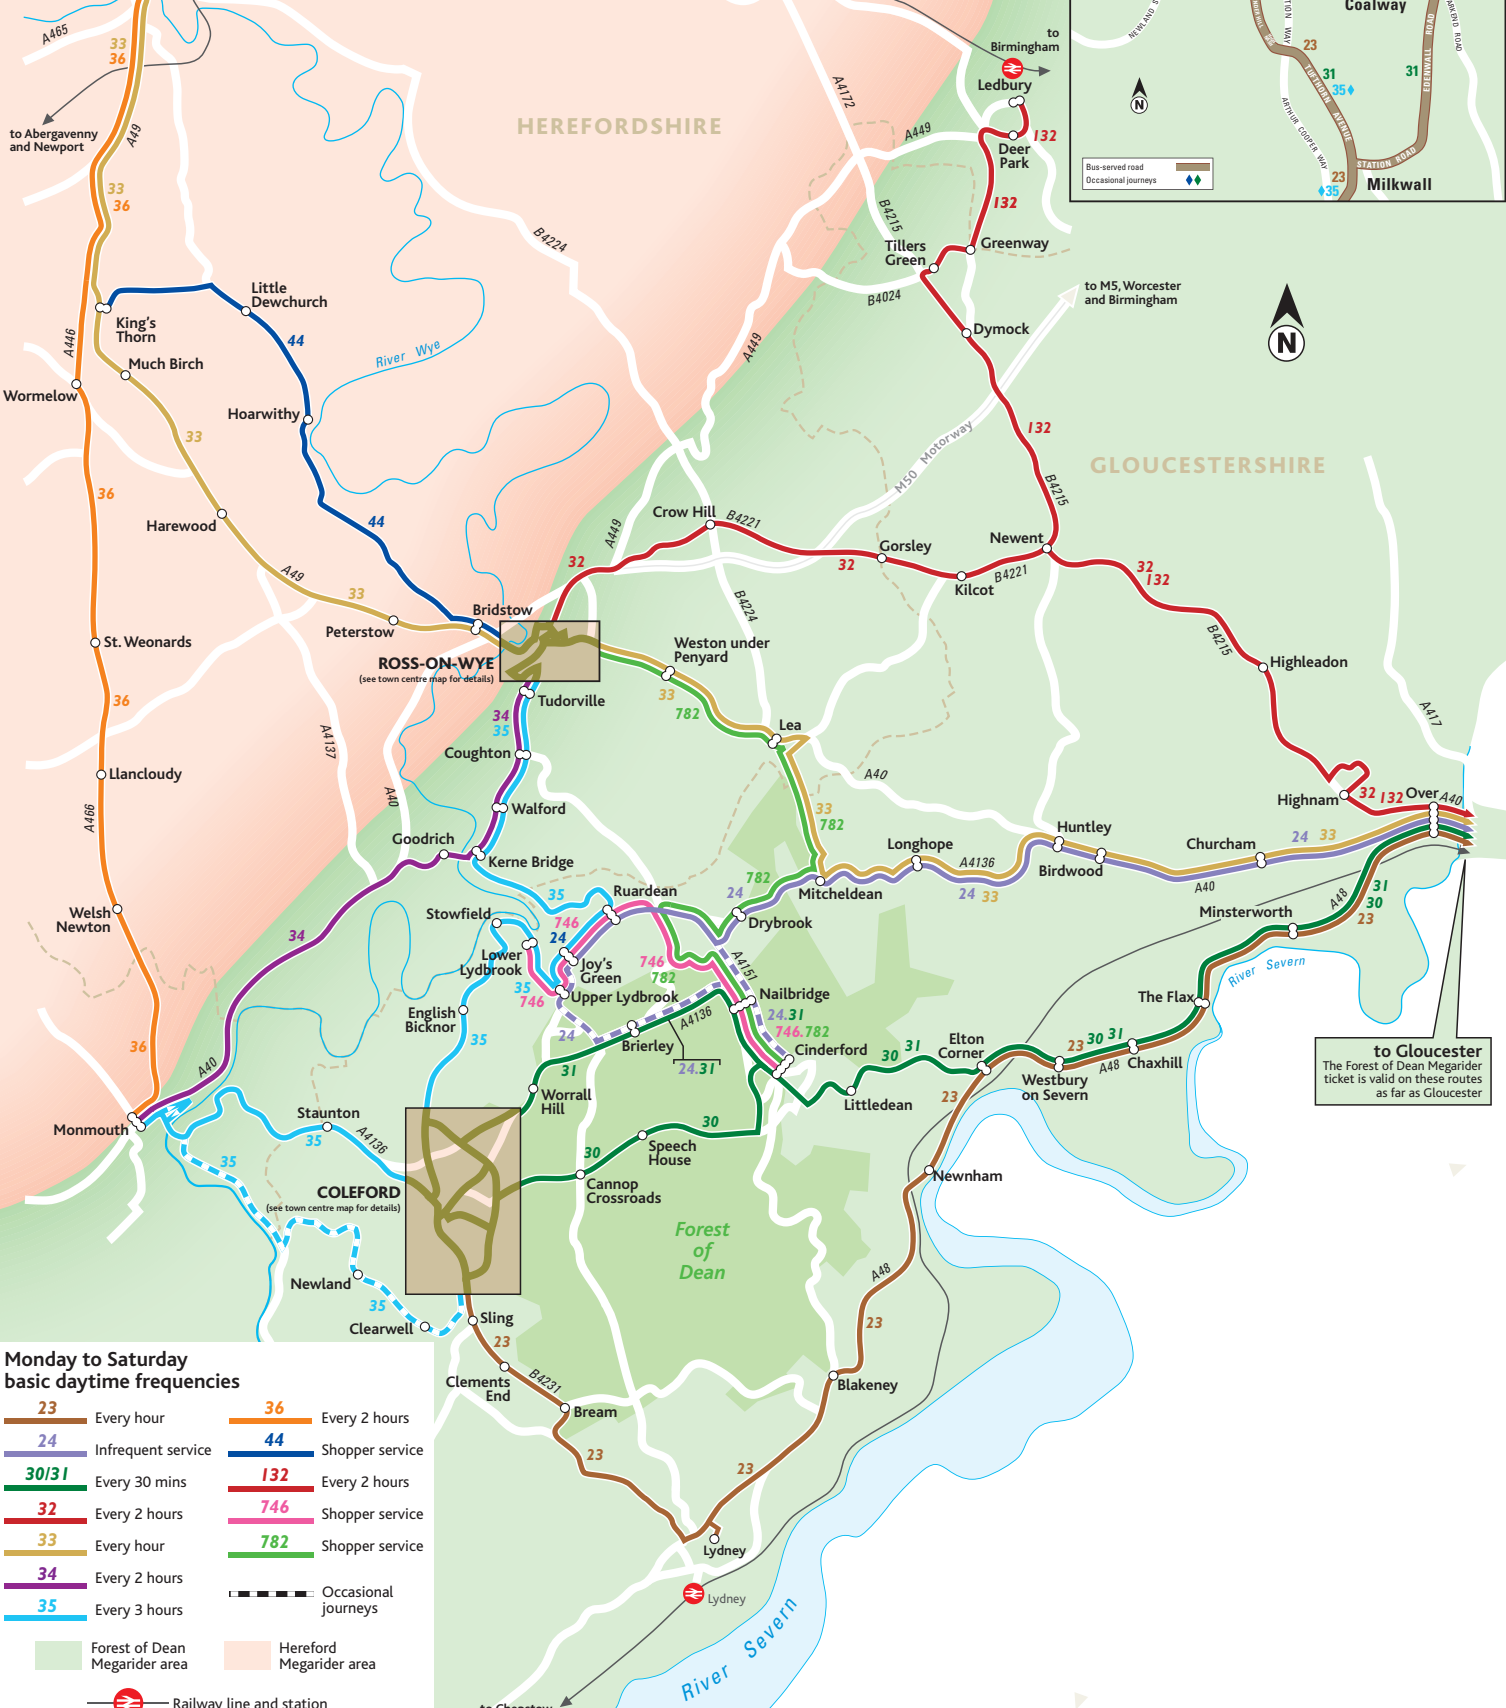

Bus Routes around Forest of Dean

to Leominster, Ludlow and Shrewsbury
 to Ledbury
 Hereford
 Country Bus Station

Monday to Saturday basic daytime frequencies

23	Every hour	36	Every 2 hours
24	Infrequent service	44	Shopper service
30/31	Every 30 mins	132	Every 2 hours
32	Every 2 hours	746	Shopper service
33	Every hour	782	Shopper service
34	Every 2 hours		
35	Every 3 hours		

Occasional journeys

Forest of Dean Megarider area
 Hereford Megarider area

Railway line and station

to Gloucester
 The Forest of Dean Megarider ticket is valid on these routes as far as Gloucester