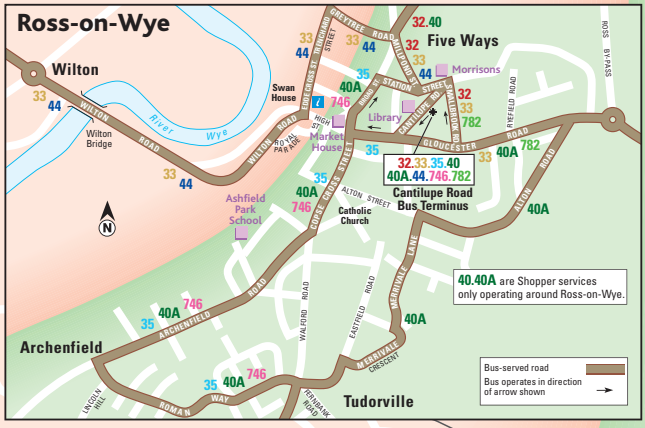

Bus Routes around Forest of Dean

to Leominster, Ludlow and Shrewsbury
 to Ledbury
 Hereford
 Country Bus Station

Monday to Saturday basic daytime frequencies

23	Every hour	36	Every 2 hours
24	Infrequent service	44	Shopper service
30/31	Every 30 mins	132	Every 2 hours
32	Every 2 hours	746	Shopper service
33	Every hour	782	Shopper service
34	Every 2 hours		
35	Every 3 hours		

Occasional journeys

Forest of Dean Megarider area
 Hereford Megarider area

Railway line and station

to Gloucester
 The Forest of Dean Megarider ticket is valid on these routes as far as Gloucester