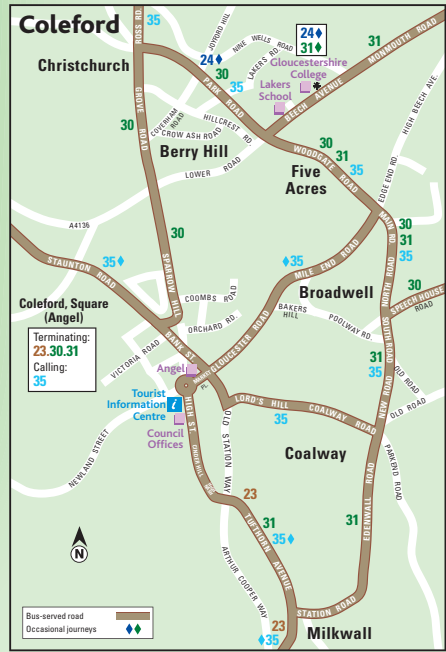

Bus Routes around Forest of Dean

to Leominster, Ludlow and Shrewsbury
 to Ledbury
 Hereford
 Country Bus Station

Monday to Saturday basic daytime frequencies

23	Every hour	36	Every 2 hours
24	Infrequent service	44	Shopper service
30/31	Every 30 mins	132	Every 2 hours
32	Every 2 hours	746	Shopper service
33	Every hour	782	Shopper service
34	Every 2 hours		
35	Every 3 hours		

Occasional journeys

Forest of Dean Megarider area
 Hereford Megarider area

Railway line and station

to Gloucester
 The Forest of Dean Megarider ticket is valid on these routes as far as Gloucester