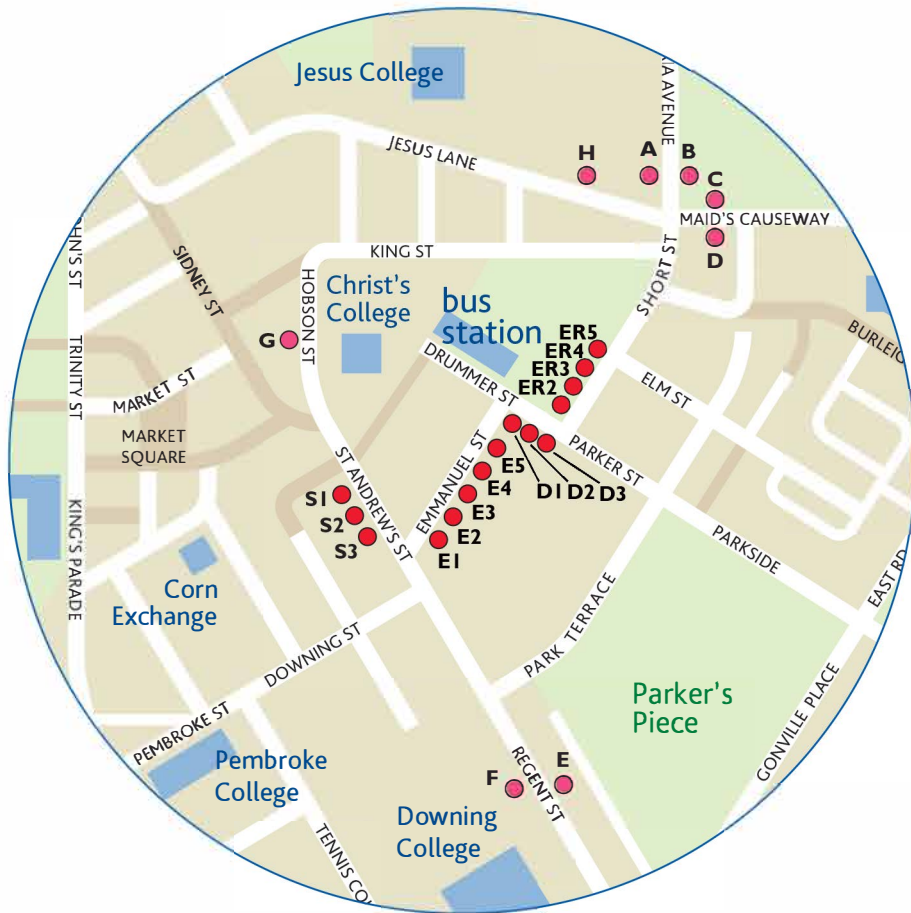

Where to catch your bus in Cambridge City Centre

citi 1	towards Arbury towards Cherry Hinton / Fulbourn	F / S2 / G / A B / E2 / E
citi 2	towards Addenbrooke's Hospital towards Science Park	B / E5 ER5 / A
citi 3	towards Fison Road towards Cherry Hinton	F / S3 / G / C D / E3 / E
citi 4	towards Cambourne towards Cambridge	ER3 / A B
citi 5	towards Bar Hill / Swavesey towards Cambridge	E4 / G H
citi 6	towards Oakington towards Cambridge	E3 / G H
citi 7	towards Sawston / Saffron Walden towards Cambridge	E1 / E F
citi 8	towards Cottenham towards Cambridge	ER3 / A B