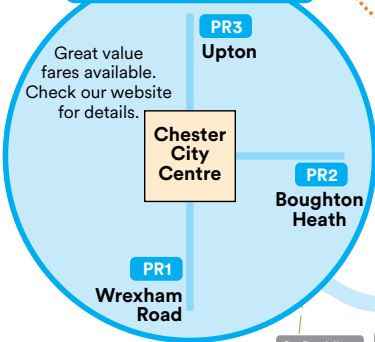

Bus routes;

1	X1	2	2X	5	7	8
9	14	14A	14B	14C	15	15A
16	26	51	52	53	61	61X
62	84	204	X30	PR1	PR2	PR3

Merseyside Plus Ticket Zone

Chester Park & Ride

Chester city centre

1	X1	2	2X
5	7	8	9
14	14A	14B	14C
15	15A	16	26
51	52	53	61
61X	62	84	204
X30	PR1	PR2	PR3

Merseyside Plus Ticket Zone

Guide to bus services

Here's a list of all the services you'll find in this guide along with the page number for the full timetable.

1 X1	12
• Chester • Chester Zoo • Cheshire Oaks • Ellesmere Port • Liverpool	
2 2X	24
• Chester • Ellesmere Port • Runcorn	
5 5E	32
• Chester • Huntington • Wrexham	
6	40
• Ellesmere Port • Little Sutton • Great Sutton	
E7	42
• Ellesmere Port • Rivacre	
7	
• Chester • Vicars Cross	
8	44
• Chester • Vicars Cross • Chester	
9	44
• Chester • Pipers Ash	
14 14A 14B 14C	46
• Chester city centre • Blacon circular services	
15 15A	50
• Chester • Saughall	