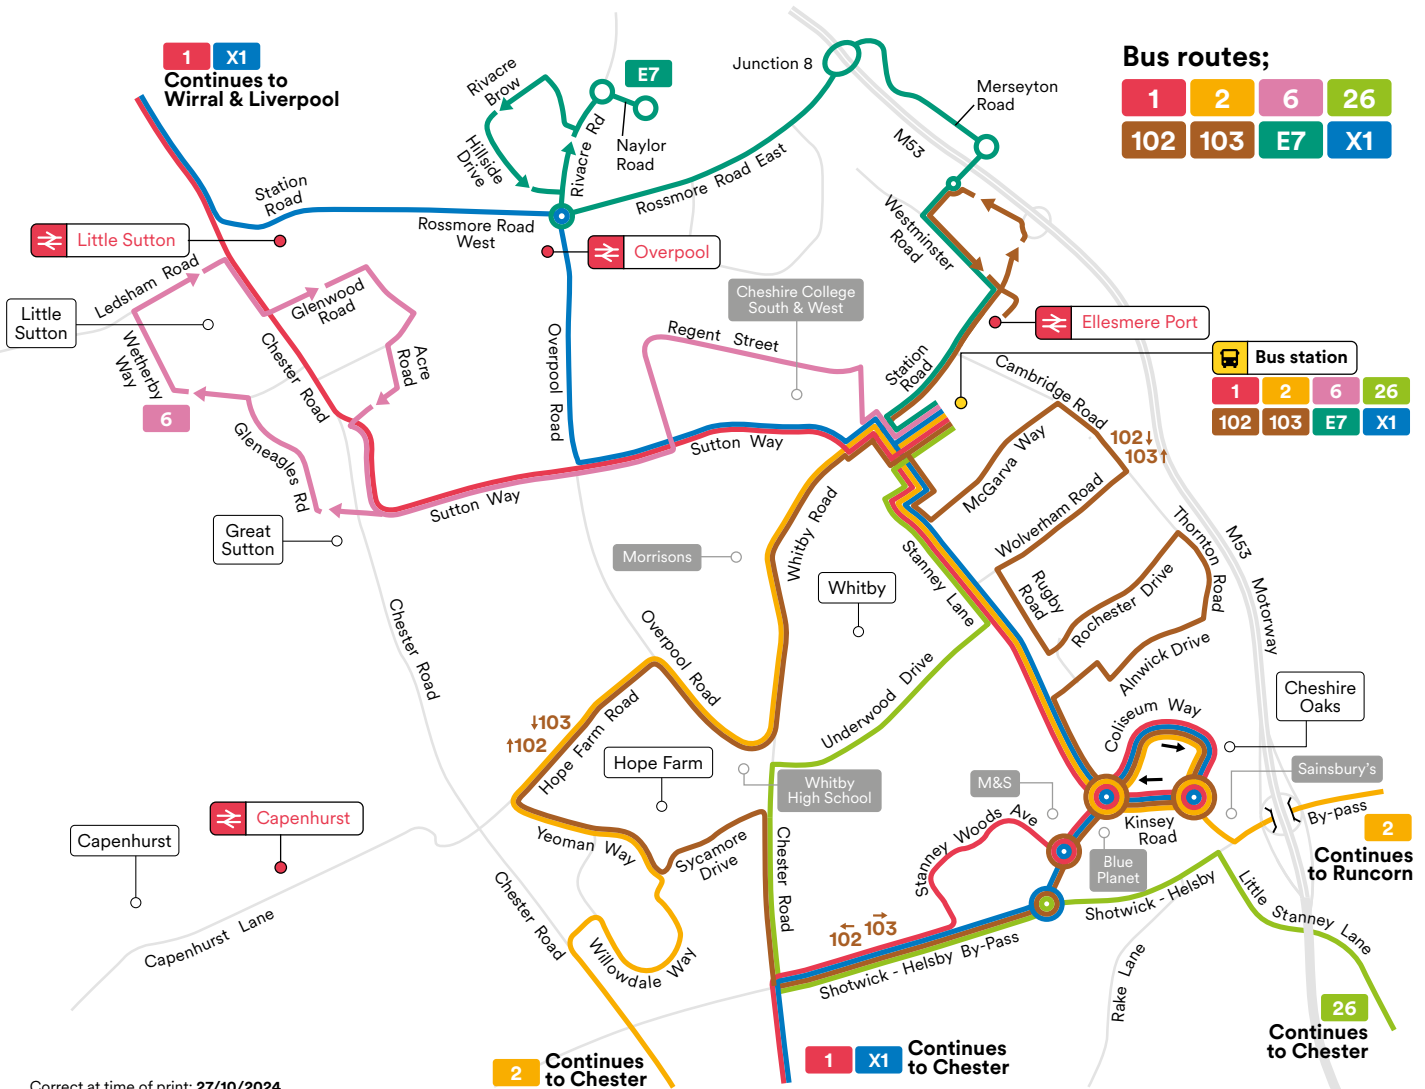

Correct at time of print; 27/10/2024

Digital Cartography by Pindar Creative
www.pindarcreative.co.uk

For more detailed journey planning and real-time updates
download the Stagecoach Bus App.