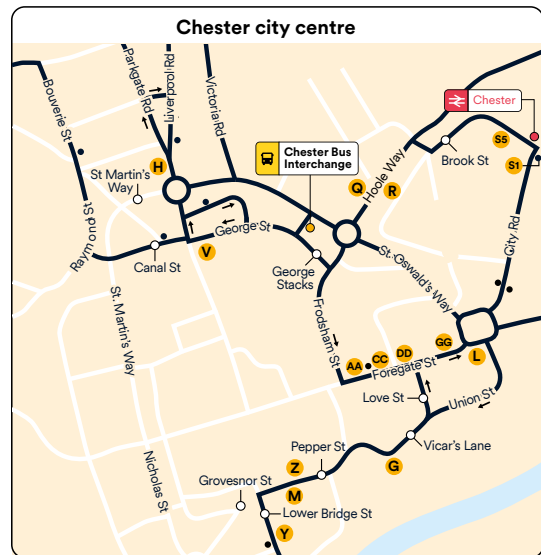

Family tickets are valid for 2 adults with 3 under 13's or 1 adult with up to 4 under 19's. Under 19's tickets are valid for younger people aged 5 - 18.

Explore great attractions on the 1/X1

Liverpool is renowned for its glorious maritime history, musical heritage and two majestically different cathedrals. The city offers fabulous new shops, a buzzing culture, hip hotels and trendy wine bars so you'll never be short of things to do.

Where to catch the bus in Chester City Centre

	To	Stand	Stop
1	Liverpool	K	S5 V H
X1	Liverpool	K	S5
2	Ellesmere Port / Runcorn	M	H V
5	Huntington / Wrexham	C	DD S5
7	Vicars Cross	L	DD
8	Pipers Ash	L	DD
9	Pipers Ash	J	Q
14	Blacon	G H	H V
15	Saughall	J	H V
16	Saltney	A	CC Y
26	Ellesmere Port	K	
26	Guilden Sutton	C	DD
51	Newton	E	V
52	Plas Newton / Kingsway	E	V
53	Kingsway	B	Q
61	Dodleston / Higher Kinnerton	B	CC G Y
62	Nantwich / Crewe	L	DD
61X	Nantwich / Crewe	L	DD
84	Nantwich / Crewe	L	DD
X30	Frodsham	E	Q
204	Deeside Industrial Park	J	S5 V H