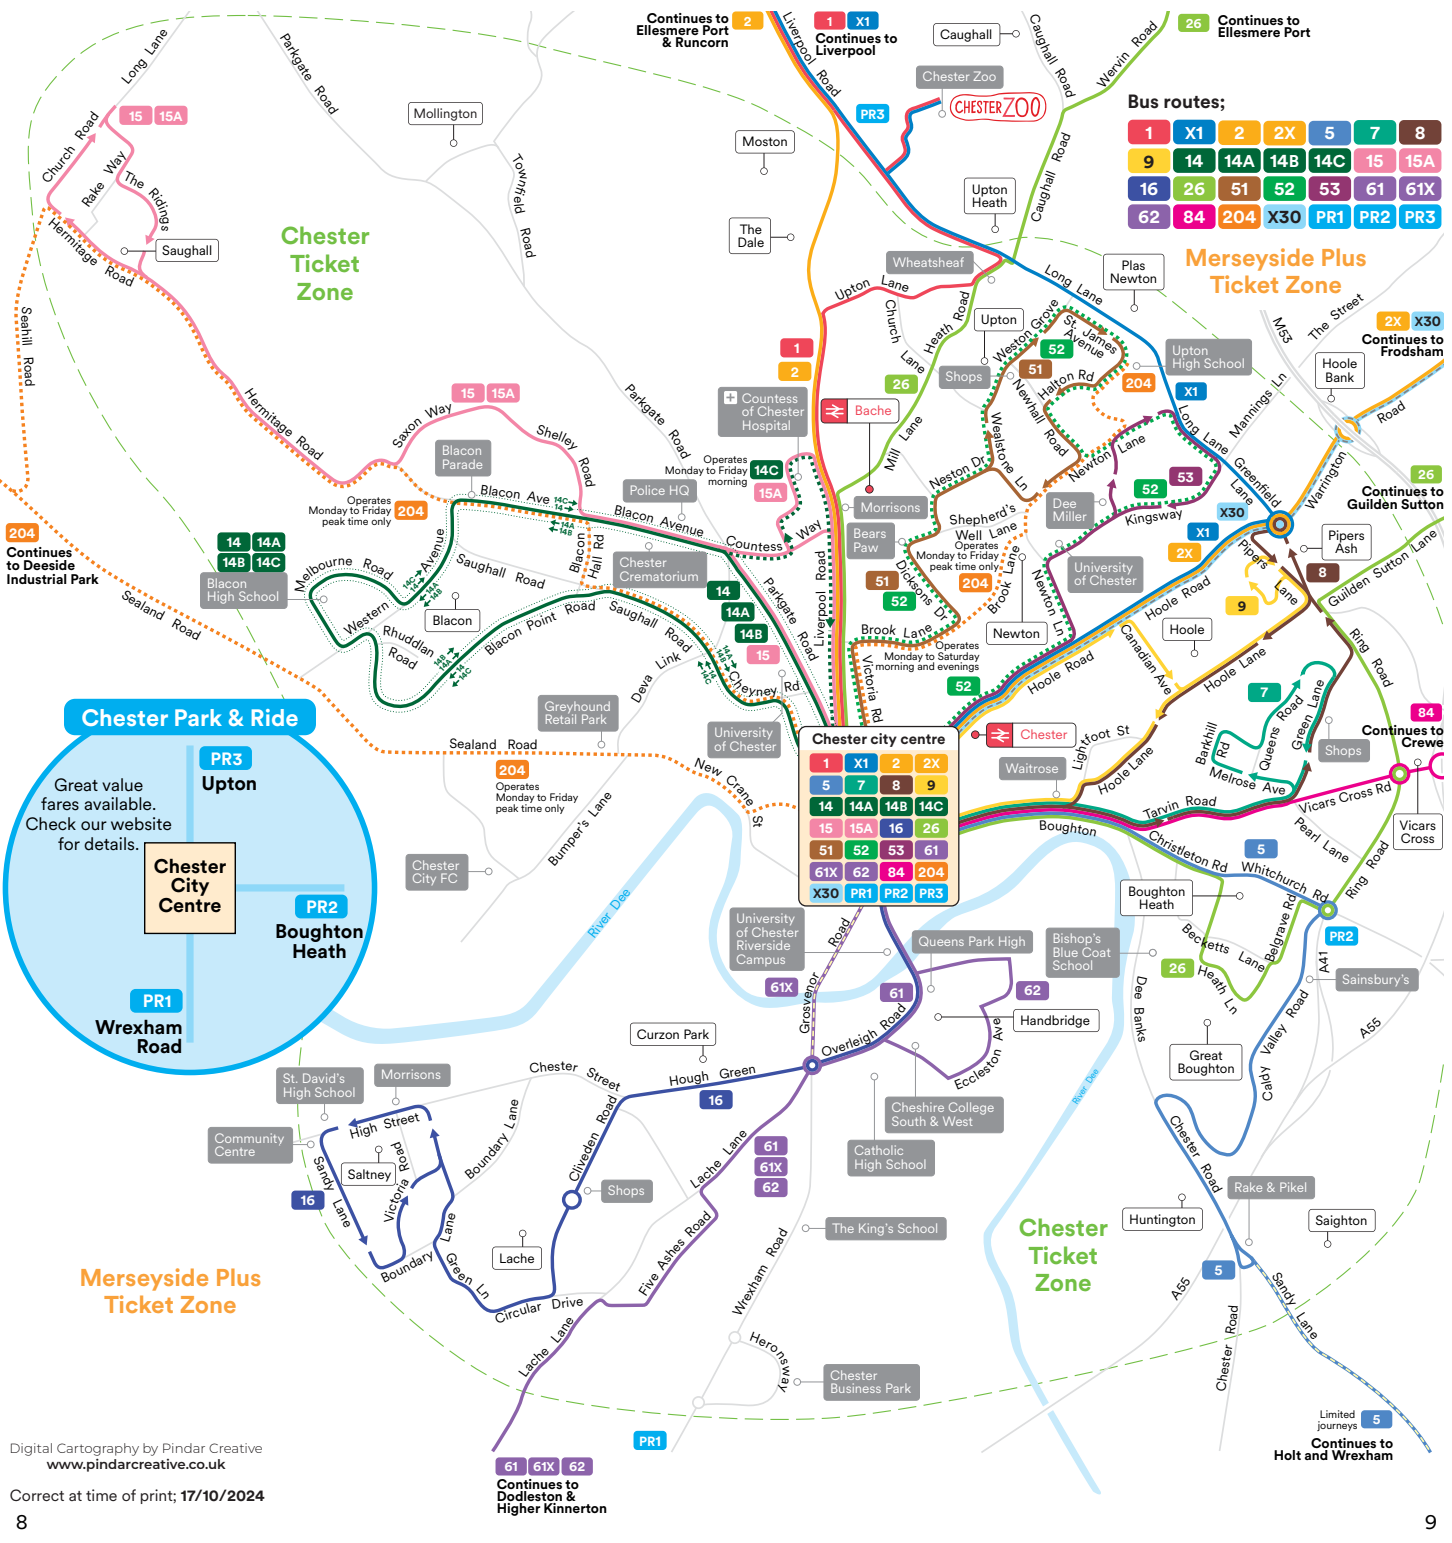

Bus routes;

1	X1	2	2X	5	7	8
9	14	14A	14B	14C	15	15A
16	26	51	52	53	61	61X
62	84	204	X30	PR1	PR2	PR3

Merseyside Plus Ticket Zone

Chester Park & Ride