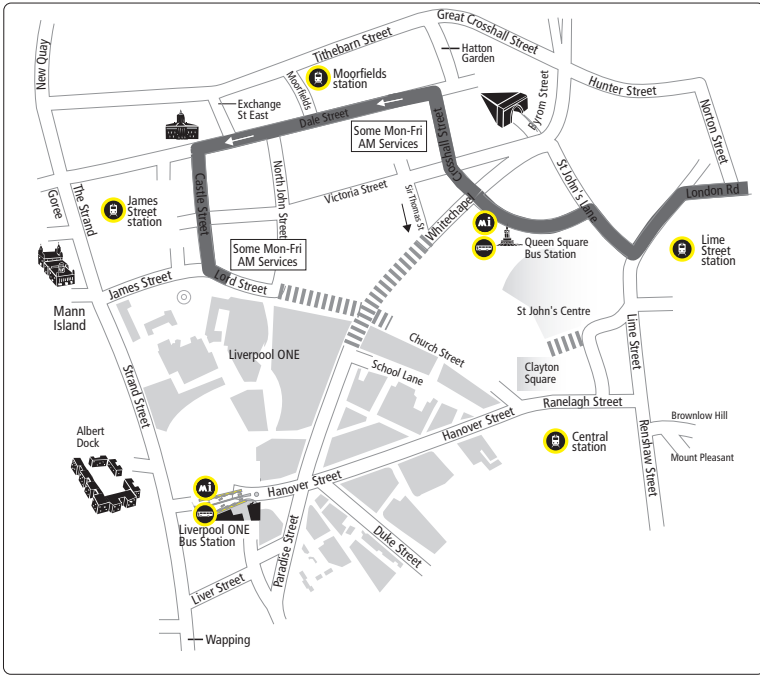

Route 19 between Kirkby and Liverpool from KIRKBY BUS STATION via Cherryfield Drive, Bewley Drive, Moorgate Road, East Lancashire Road, Walton Hall Avenue, Walton Lane (for Everton FC), Sleepers Hill, Robson Street, Breckfield Road North, Breck Road, Everton Road, Low Hill, Prescott Street, Daulby Street, Pembroke Place, London Road, Lime Street, St Georges Place to QUEEN SQUARE BUS STATION - Monday to Friday morning journeys (up to and including the journey from Kirkby Bus Station departing at 0830) continue via Crossall Street, Dale Street and Castle Street to finish at LORD STREET (LORD STREET/CASTLE STREET).

To city centre As normal route to Walton Lane, then via Everton Valley, St Domingo Road, Heyworth Street, Everton Road and then as normal route to Liverpool city centre.

From city centre As normal route to Everton Road, then via Heyworth Street, St Domingo Road, Everton Valley, Walton Lane, then as normal route to Kirkby.

NOTE Journeys from Knowsley Industrial Park start at Kirkby Admin then via South Boundary Road, County Road, Webster Drive, Cherryfield Drive then normal route to Liverpool.

Sundays and bank holidays

Knowsley Industrial Park	0615	0645	0715	0745	0815	0845	0915	0945	-	-	-	-	-
Kirkby Bus Station	0620	0650	0720	0750	0820	0850	0920	0950	1006	1031	1051	1111	1131
Croxteth Willow Way	↓	↓	↓	↓	↓	↓	↓	↓	↓	↓	↓	↓	↓
Gillmoss Stagecoach depot, East Lancs Road	0629	0659	0729	0759	0829	0859	0929	0959	1018	1043	1103	1123	1143
Walton Hall Avenue, Queens Drive	0639	0709	0739	0809	0839	0909	0939	1009	1029	1054	1114	1134	1154
Breck Road, Everton Road	0650	0720	0750	0820	0850	0920	0950	1020	1039	1104	1124	1144	1204
Queen Square Bus Station	0703	0733	0803	0833	0903	0933	1003	1033	1054	1119	1139	1159	1219

KEY

- WILLOW WAY** Timetable Reference Point
- Football Stadium
- Merseyrail Station
- Bus Station
- Merseytravel Centre

See map above for route within Liverpool city centre