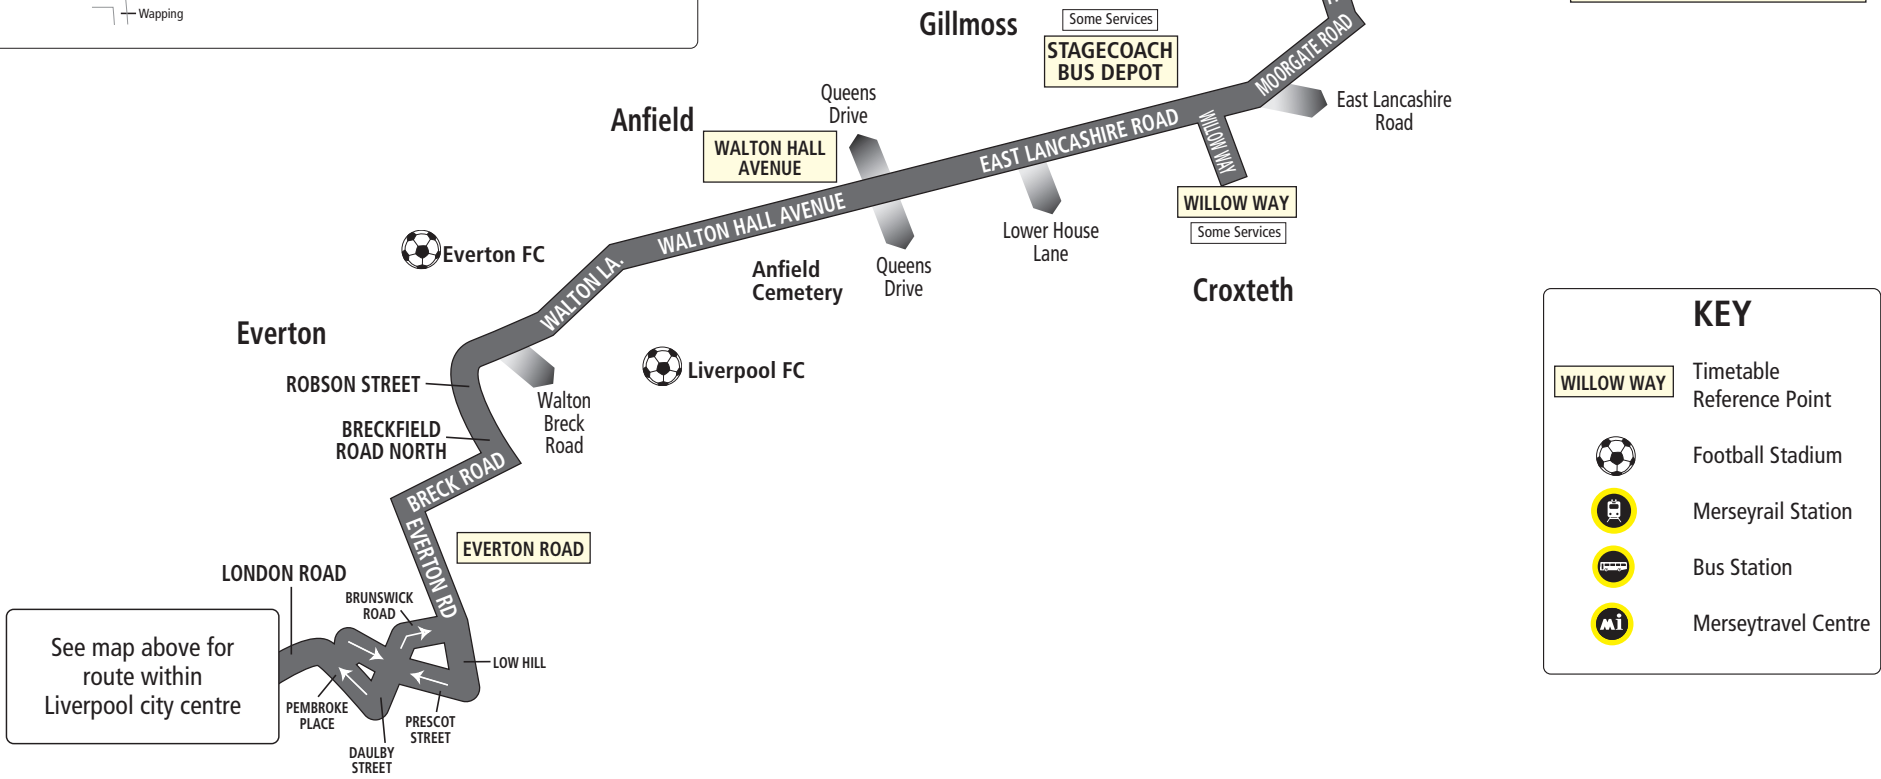

Kirkby Bus Station	-
Croxteth Willow Way	2246
Gillmoss Stagecoach depot, East Lancs Road	2248
Walton Hall Avenue, Queens Drive	2258
Breck Road, Everton Road	2308
Queen Square Bus Station	2322
Liverpool Lord Street, Castle Street	-

NOTE Journeys from Knowsley Industrial Park start at Kirkby Admin then via South Boundary Road, County Road, Webster Drive, Cherryfield Drive then normal route to Liverpool.

Sundays and bank holidays

Knowsley Industrial Park	0615	0645	0715	0745	0815	0845	0915	0945	-	-	-	-	-
Kirkby Bus Station	0620	0650	0720	0750	0820	0850	0920	0950	1006	1031	1051	1111	1131
Croxteth Willow Way	↓	↓	↓	↓	↓	↓	↓	↓	↓	↓	↓	↓	↓
Gillmoss Stagecoach depot, East Lancs Road	0629	0659	0729	0759	0829	0859	0929	0959	1018	1043	1103	1123	1143
Walton Hall Avenue, Queens Drive	0639	0709	0739	0809	0839	0909	0939	1009	1029	1054	1114	1134	1154
Breck Road, Everton Road	0650	0720	0750	0820	0850	0920	0950	1020	1039	1104	1124	1144	1204
Queen Square Bus Station	0703	0733	0803	0833	0903	0933	1003	1033	1054	1119	1139	1159	1219

Knowsley Industrial Park		-	-	-		-	-	-	-	-	-	-	-
Kirkby Bus Station	then at	51	11	31		1631	1655	1715	1805	1905	2005	2105	2205
Croxteth Willow Way	minutes	↓	↓	↓		↓	↓	↓	↓	↓	↓	↓	↓
Gillmoss Stagecoach depot, East Lancs Road	past	03	23	43	until	1643	1707	1727	1817	1917	2017	2117	2214
Walton Hall Avenue, Queens Drive	each	14	34	54		1654	1718	1738	1828	1928	2028	2128	2224
Breck Road, Everton Road	hour	24	44	04		1704	1728	1748	1838	1938	2038	2138	2235
Queen Square Bus Station	hour	39	59	19		1719	1743	1803	1853	1953	2053	2151	2248

KEY

- WILLOW WAY** Timetable Reference Point
- Football Stadium
- Merseyrail Station
- Bus Station
- Merseytravel Centre

See map above for route within Liverpool city centre