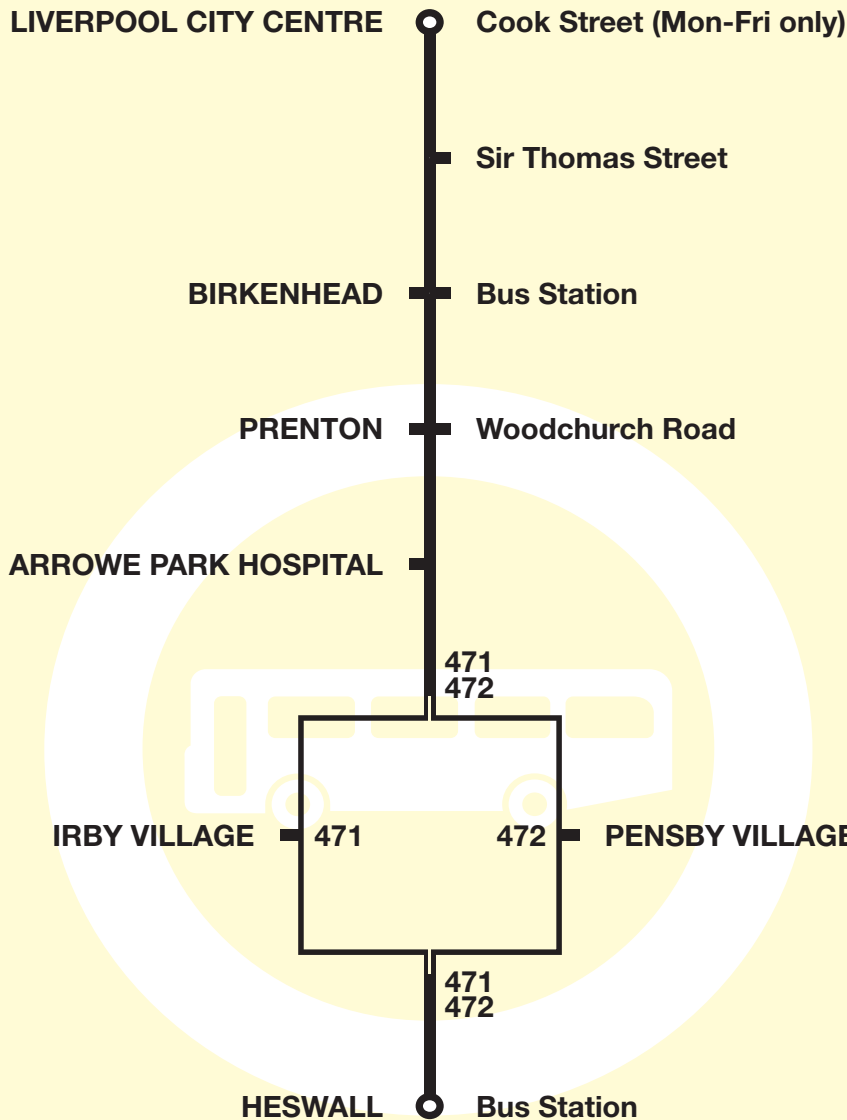

Bus timetable

471

Liverpool - Heswall

472

Liverpool - Heswall

Quality Bus Network provided by Arriva and Stagecoach