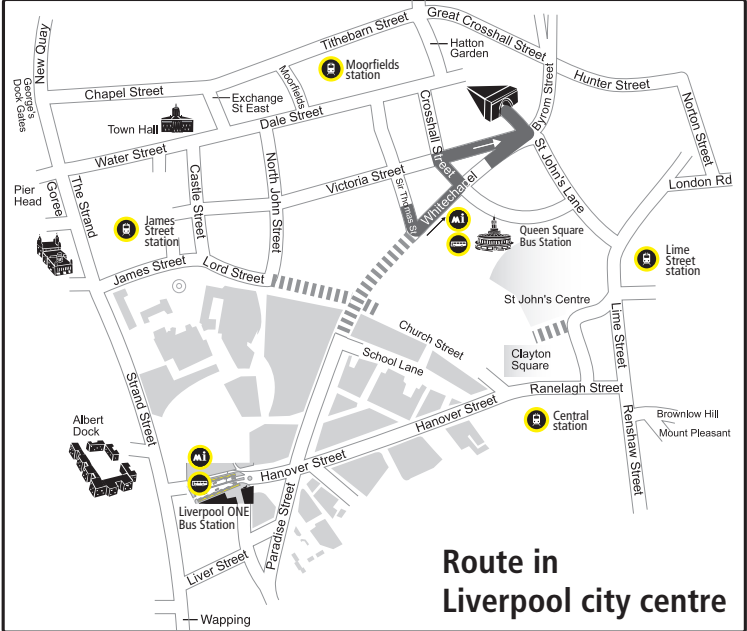

X1 Chester - Cheshire Oaks - Ellesmere Port - Liverpool

Stagecoach

Sundays

Chester Bus Interchange		0750	0850	0945		45		1645	1750	1840	1934
Chester Railway Station		0756	0856	0952		52		1652	1756	1846	1940
Chester Zoo		↓	↓	1005		05		1705	↓	↓	↓
Cheshire Oaks		0819	0919	1019	then at these mins past each hour	19		1719	1819	1909	2003
Blue Planet Aquarium		0821	0921	1021		21		1721	1821	1911	2005
Ellesmere Port Bus Station		0828	0928	1029		29		1729	1828	1918	2012
Overpool Thornleigh Drive		0835	0935	1036		36	until	1736	1835	1925	2019
Little Sutton Chester Road, Red Lion Lane		0840	0940	1041		41		1741	1840	1930	2024
Eastham Bridle Road		0847	0947	1048		48		1748	1847	1937	2030
Bromborough Cross		0852	0952	1054		54		1754	1852	1942	2035
New Ferry Toll Bar		0901	1001	1103		03		1803	1901	1951	2043
Rock Ferry Stagecoach Bus Depot		0904	1004	1106		06		1806	1904	1954	2045
Birkenhead Bus Station		0912	1012	1117		17		1817	-	-	-
Liverpool Whitechapel		0920	1020	1125	25		1825	-	-	-	

Routes 1 and X1: Liverpool - Chester Rail Station/ Bus Interchange

KEY

- LISCARD CRESCENT: Timetable Reference Point
- Merseyrail Station
- Bus Station
- Merseytravel Centre
- Shopping Centre
- Motorway

continues on the next page

Routes 1 and X1: Liverpool - Chester Rail Station/ Bus Interchange

KEY

- LISCARD** Timetable
- CRESCENT** Reference Point
- Merseyrail Station
- Bus Station (Cheshire)
- Shopping Centre
- Hospital