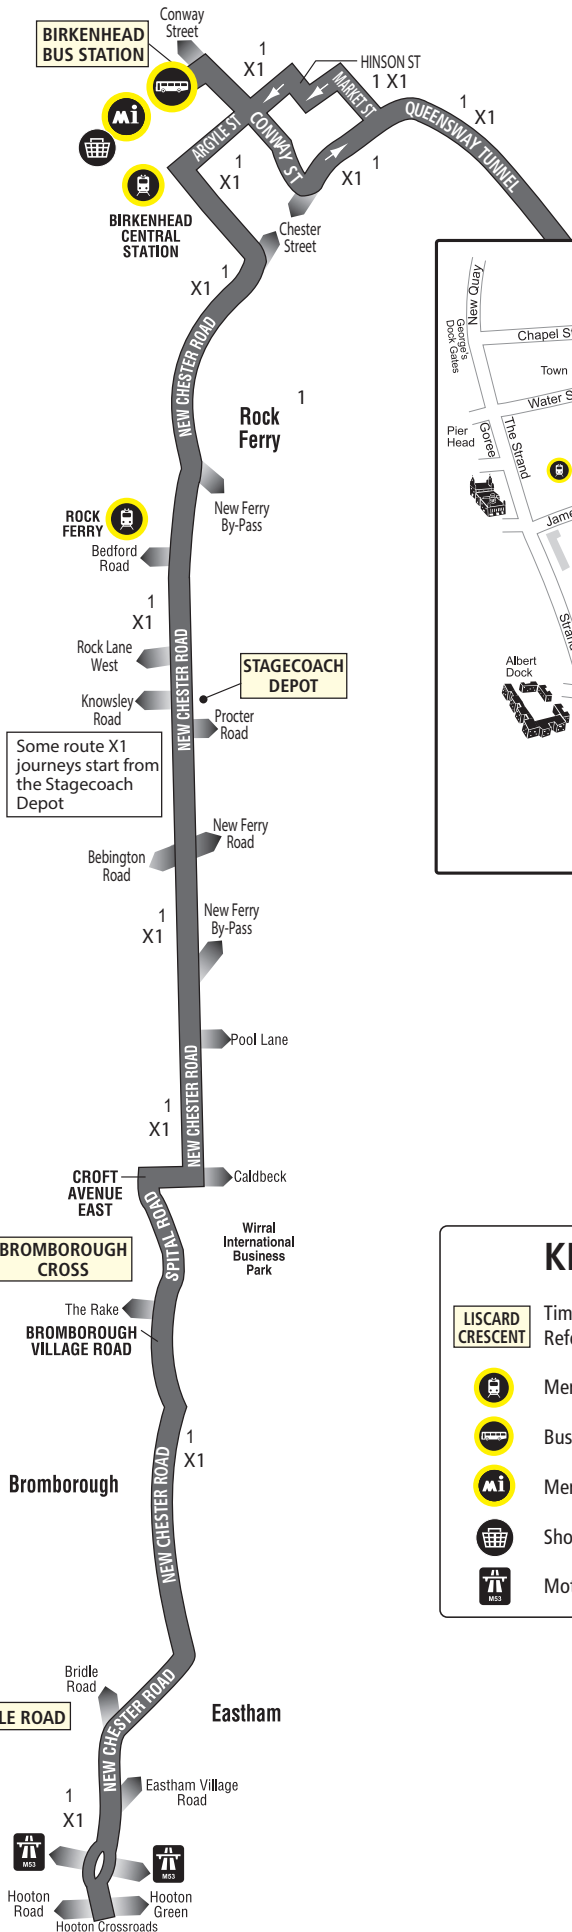

X1 Chester - Cheshire Oaks - Ellesmere Port - Liverpool

Stagecoach

Saturdays

Chester Bus Interchange		0730	0825	0925	1020		20		1420	1525	1625	1725	1825
Chester Railway Station		0736	0831	0932	1028		28		1428	1531	1631	1729	1831
Chester Zoo		↓	0846	0947	1043		43		1443	1546	1646	↓	↓
Cheshire Oaks		0800	0859	1000	1057		57		1457	1600	1700	1755	1855
Blue Planet Aquarium		0802	0901	1002	1059	then	59		1459	1602	1702	1757	1857
Ellesmere Port Bus Station		0811	0910	1011	1108	at	08		1508	1611	1711	1806	1906
Overpool Thornleigh Drive		0818	0917	1018	1115	these	15	until	1515	1618	1718	1813	1913
Little Sutton Chester Road, Red Lion Lane		0824	0923	1024	1121	mins	21		1521	1624	1724	1819	1919
Eastham Bridle Road		0831	0930	1031	1128	past	28		1528	1631	1731	1826	1925
Bromborough Cross		0837	0936	1037	1134	each	34		1534	1637	1737	1832	1930
New Ferry Toll Bar		0848	0947	1048	1145	hour	45		1545	1648	1748	1843	1938
Rock Ferry Stagecoach Bus Depot		0852	0951	1052	1148		48		1548	1652	1752	1847	1940
Birkenhead Bus Station		0903	1002	1103	1200		00		1600	1703	1803	1858	1947
Liverpool Whitechapel		0911	1010	1111	1211		11		1611	1711	1811	1906	1955

Routes 1 and X1: Liverpool - Chester Rail Station/ Bus Interchange

KEY

- LISCARD CRESCENT: Timetable Reference Point
- Merseyrail Station
- Bus Station
- Merseytravel Centre
- Shopping Centre
- Motorway