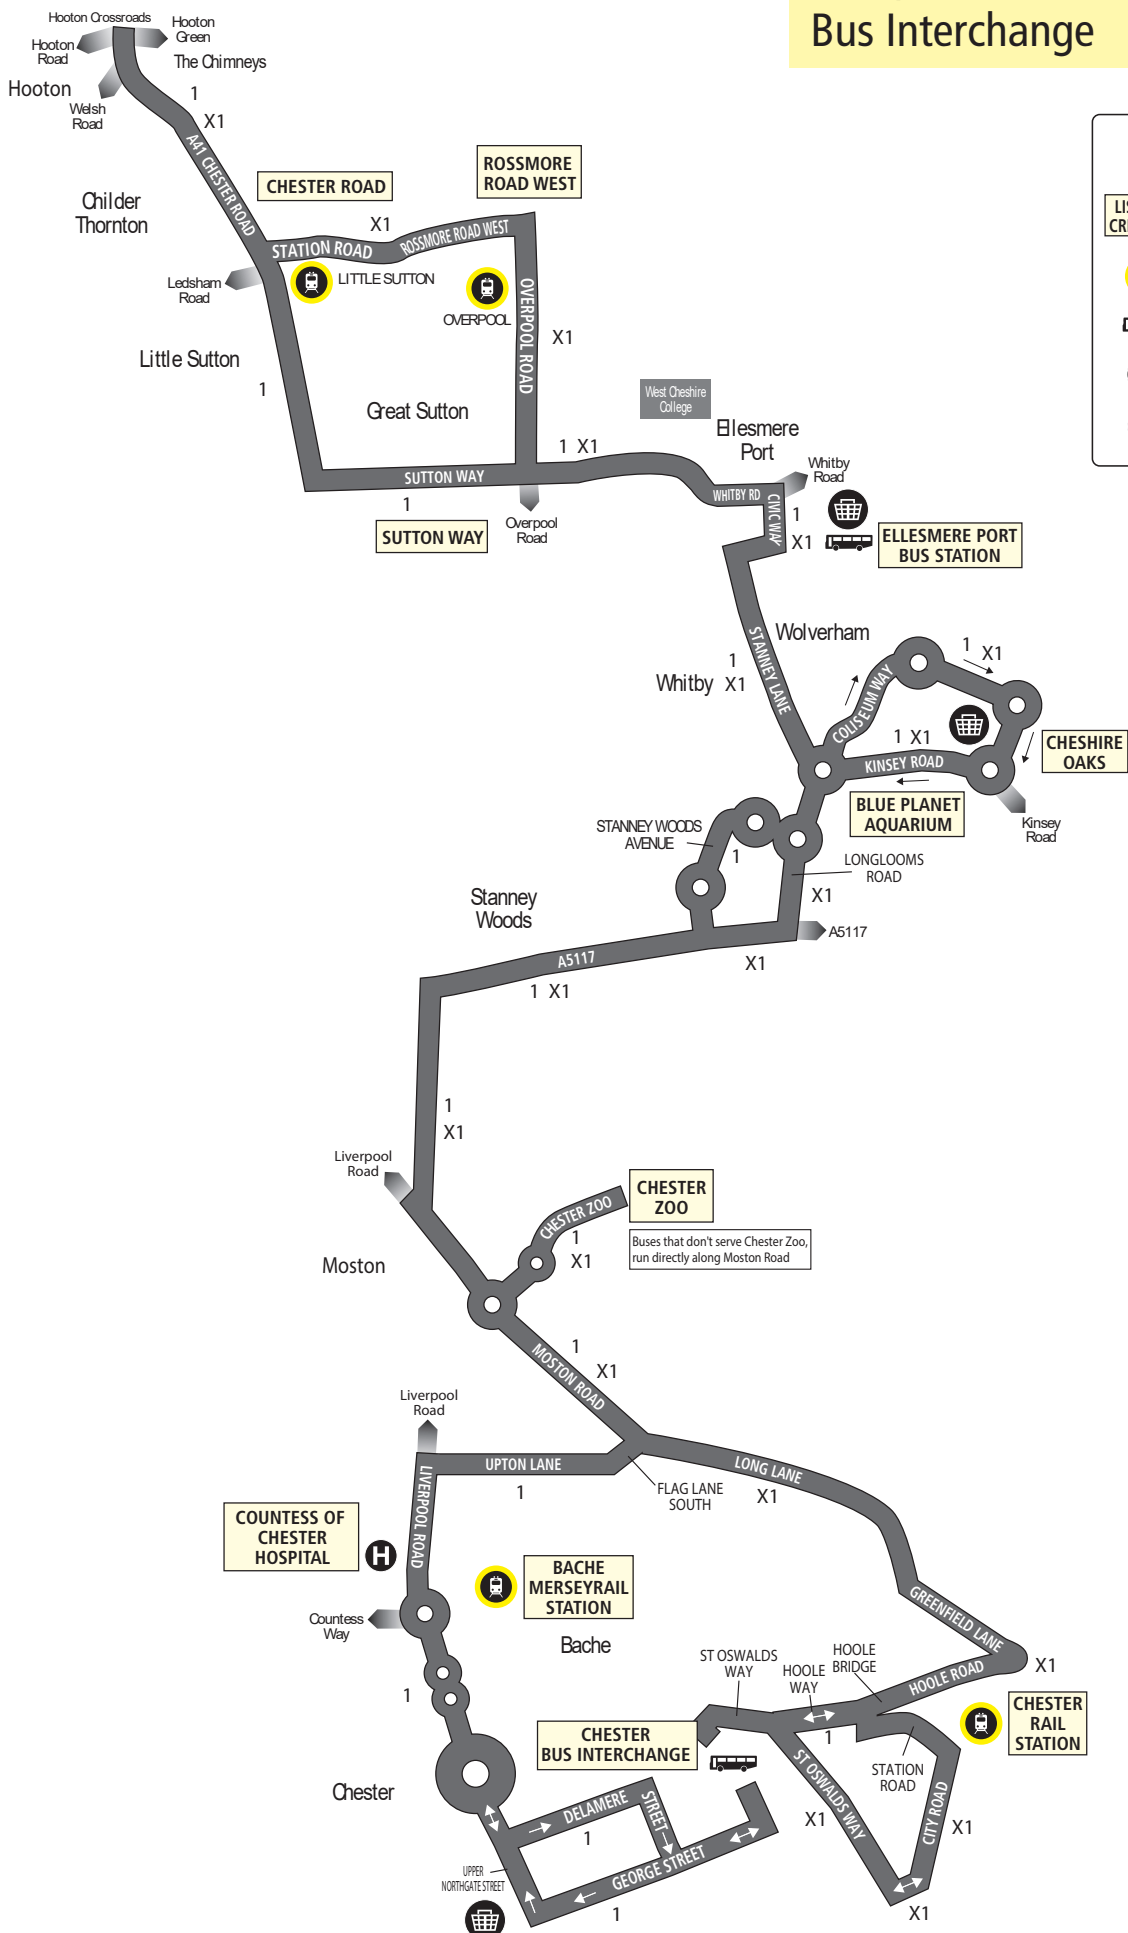

Routes 1 and X1: Liverpool - Chester Rail Station/ Bus Interchange

KEY

- **LISCARD** Timetable
- **CRESCENT** Reference Point
- Merseyrail Station
- Bus Station (Cheshire)
- Shopping Centre
- Hospital