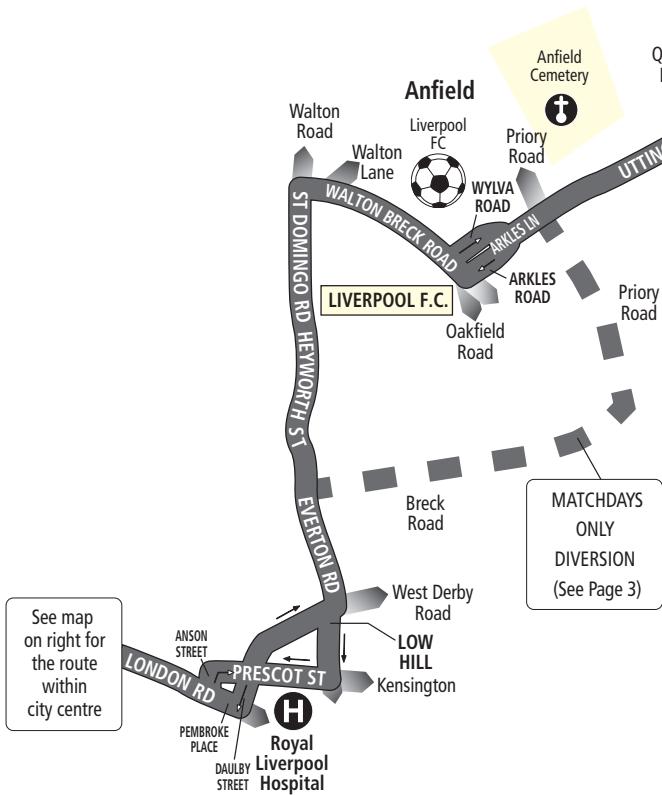

Route 17A between Liverpool and Knowsley Industrial Park from LIVERPOOL (QUEEN SQUARE BUS STATION) then runs as above route to AINTREE UNIVERSITY HOSPITAL, then via Lower Lane, Longmoor Lane, Valley Road, Whitefield Drive, James Holt Avenue, Kirkby Row, Cherryfield Drive, KIRKBY BUS STATION (some buses finish here), Cherryfield Drive, Wellfield Avenue, Park Brow Drive, Broad Lane, Bewley Drive, Moorgate Road North, Lees Road, Ashcroft Road, Marl Road, Woodward Road, Acornfield Road, Gores Road to KNOWSLEY INDUSTRIAL PARK (GALE ROAD).

Route 17A between Knowsley Industrial Park and Liverpool: from KNOWSLEY INDUSTRIAL PARK (GALE ROAD), South Boundary Road, Moorgate Road North, Bewley Drive, Broad Lane, Park Brow Drive, Wellfield Avenue, Cherryfield Drive, KIRKBY BUS STATION (some buses start here), Cherryfield Drive, Kirkby Row, James Holt Avenue, Whitefield Drive, Valley Road, Longmoor Lane, Lower Lane, Broadway (internal road), AINTREE UNIVERSITY HOSPITAL, Lower Lane, East Lancashire Road, Townsend Avenue, Utting Avenue, Arkles Lane, Arkles Road, Walton Breck Road, Everton Road, Low Hill, Prescott Street, Daulby Street, Pembroke Place, London Road, Lime Street, St George's Place, Queen Square Bus Station to LIVERPOOL (QUEEN SQUARE BUS STATION).

Route 17A journeys that loop around Knowsley Industrial Park before continuing to Liverpool: from KNOWSLEY INDUSTRIAL PARK (GALE ROAD) via South Boundary Road, Lees Road, Ashcroft Road, Marl Road, Woodward Road, Acornfield Road, Gores Road, then as above to LIVERPOOL (QUEEN SQUARE BUS STATION).

Route 17 and 17A:

Liverpool - Aintree University Hospital or Kirkby

Route 17X:

Liverpool - Kirkby (outbound only)

See map on right for the route within city centre

MATCHDAYS ONLY DIVERSION (See Page 3)

KEY

FIELD LANE Timetable Reference Point