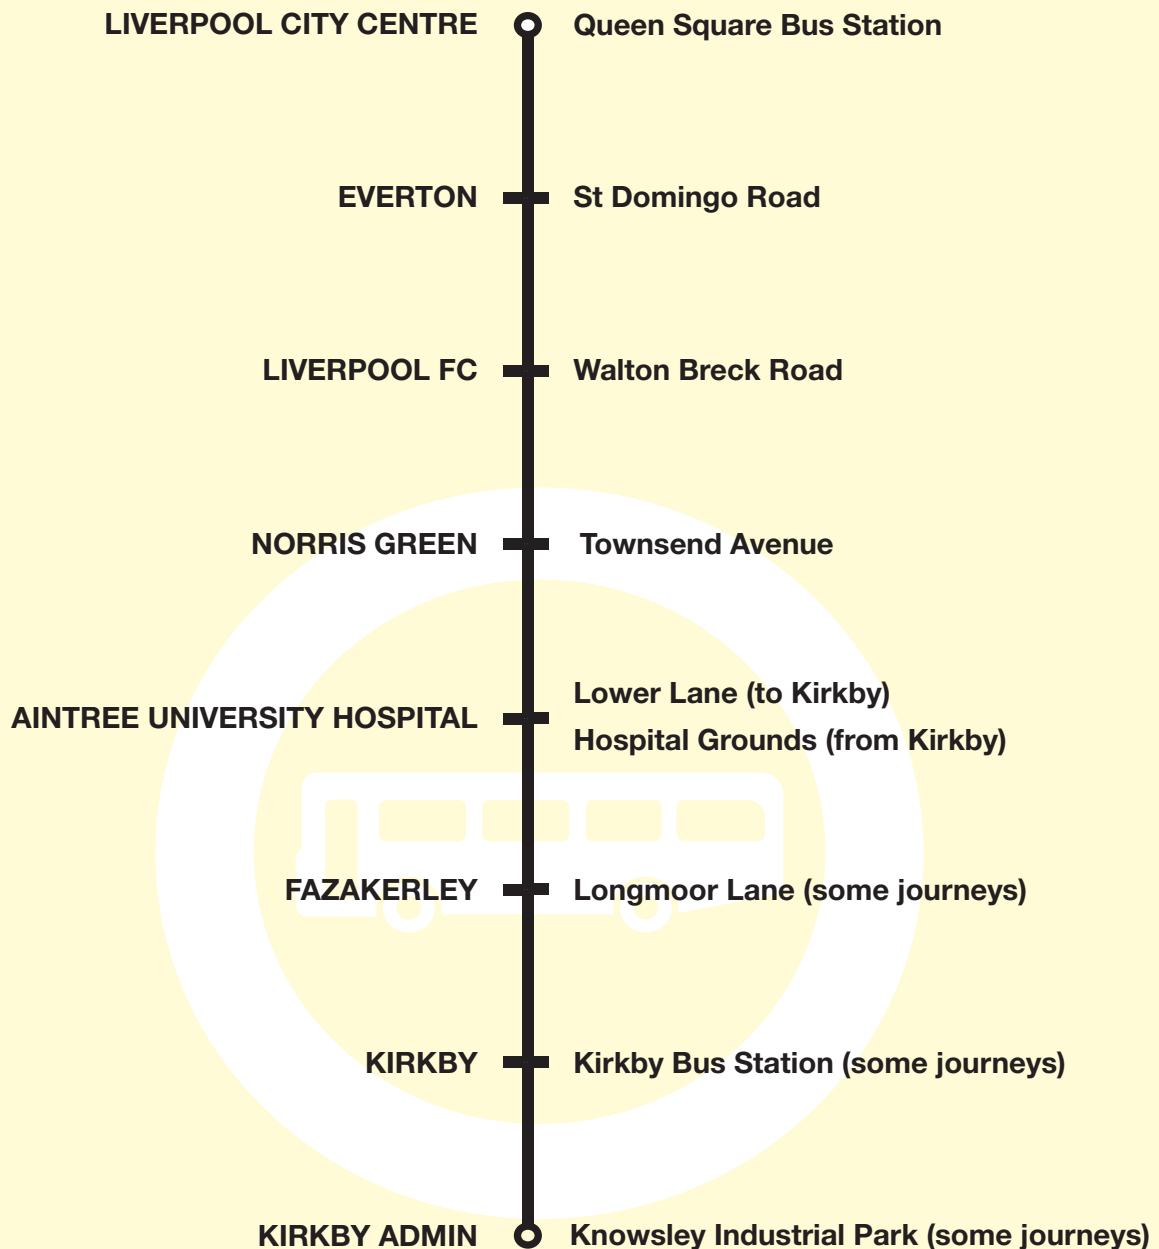

Bus timetable

17

Liverpool - Aintree University Hospital

17A 17X

Liverpool - Kirkby

This service is provided by Stagecoach