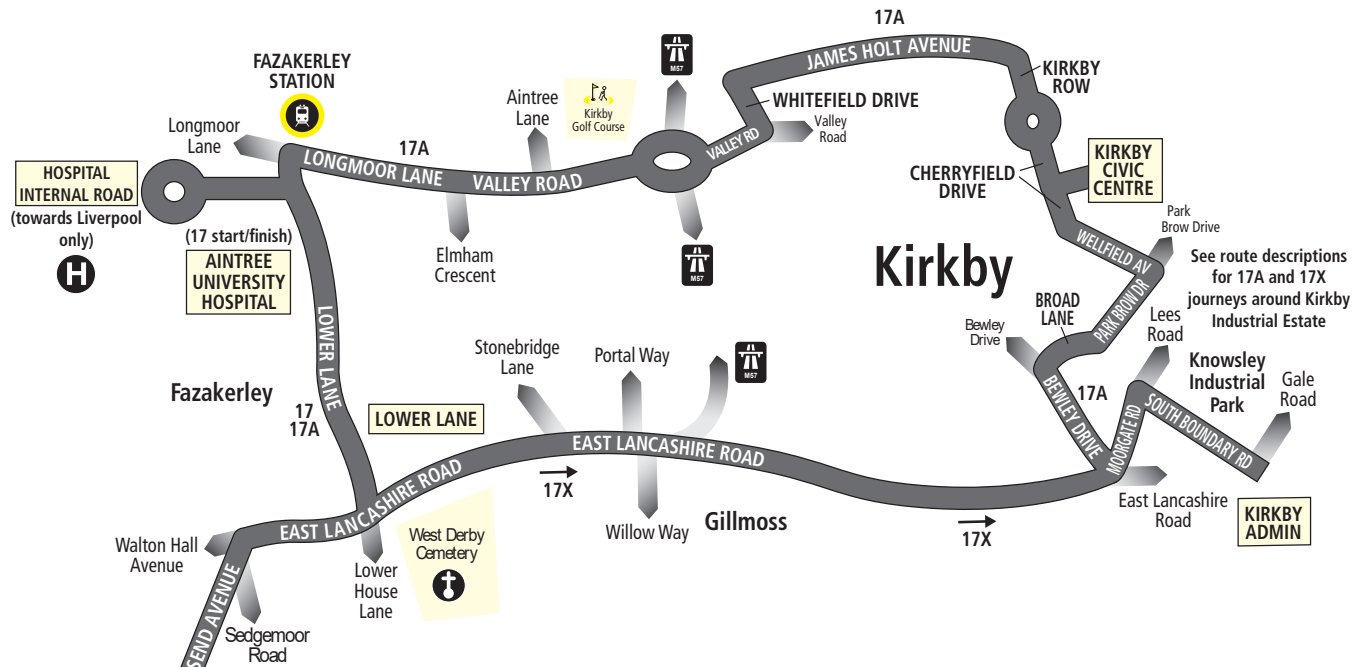

Route 17 and 17A:

Liverpool - Aintree University Hospital or Kirkby

Route 17X:

Liverpool - Kirkby (outbound only)

See map on right for the route within city centre

MATCHDAYS ONLY DIVERSION (See Page 3)

KEY

FIELD LANE Timetable Reference Point