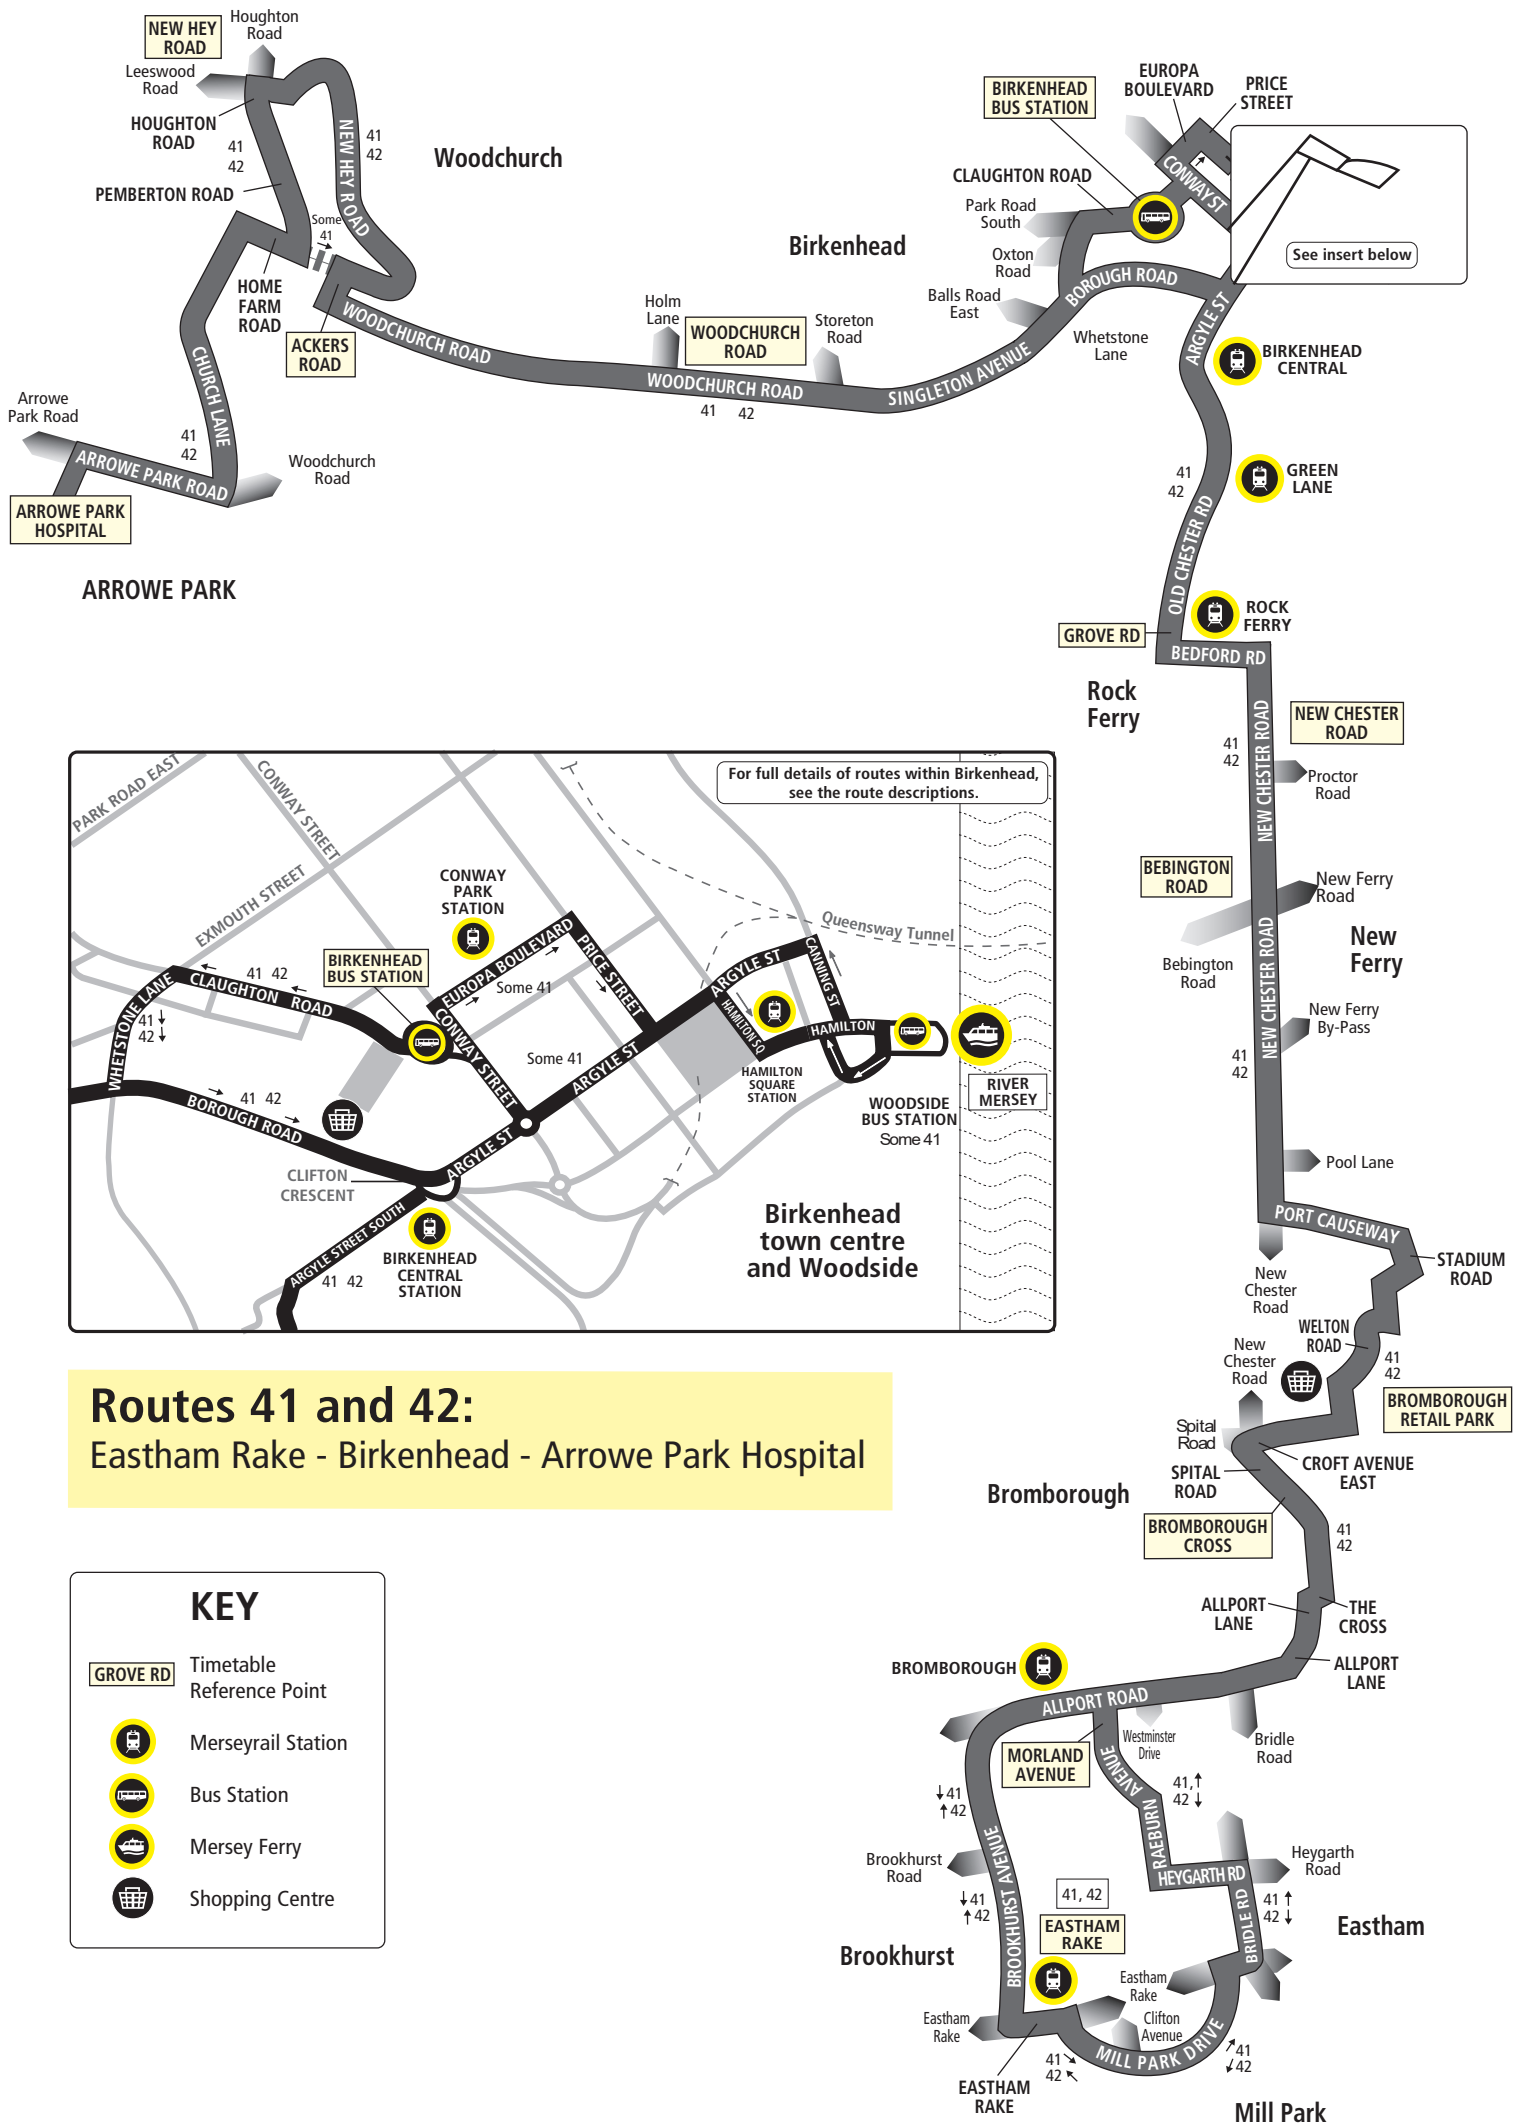

Routes 41 and 42: Eastham Rake - Birkenhead - Arrowe Park Hospital

KEY

- Timetable Reference Point
- Merseyrail Station
- Bus Station
- Mersey Ferry
- Shopping Centre