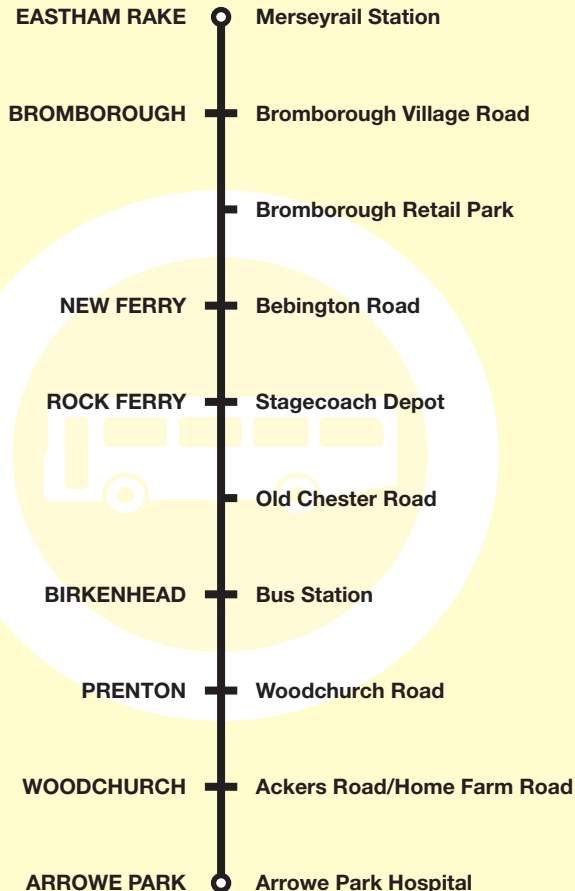

Valid from 19 January 2025

Bus timetable

41, 42 Eastham Rake - Arrowe Park Hospital

These services are provided by Stagecoach and Merseytravel

What's changed?

Evening journeys after 1800 have changed in both directions.

Route 41 (Merseytravel Monday to Saturday morning) between Eastham Rake and Woodchurch: from EASTHAM RAKE STATION (STOP A) via Eastham Rake, then as Route 41 (above) to BIRKENHEAD BUS STATION then via Conway Street, Europa Boulevard, Price Street, Argyle Street, Hamilton Square, Hamilton Street, WOODSIDE BUS STATION, Chester Street, Bridge Street, Hamilton Street, Canning Street, Argyle Street, Conway Street to BIRKENHEAD BUS STATION then as Route 41 (above) to WOODCHURCH (ACKERS ROAD/COMMONFIELD ROAD).

Route 41 (Merseytravel Monday to Saturday morning) between Woodchurch and Eastham Rake: from WOODCHURCH (ACKERS ROAD/COMMONFIELD ROAD) via Ackers Road, Home Farm Road, New Hey Road, Houghton Road, Pemberton Road, Home Farm Road, Ackers Road, Woodchurch Road then as Route 41 (above) to BIRKENHEAD BUS STATION then via Conway street, Europa Boulevard, Price Street, Argyle Street, Hamilton Square, Hamilton Street, WOODSIDE BUS STATION, Chester Street, Bridge Street, Hamilton Street, Canning Street, Argyle Street to Conway Street to BIRKENHEAD BUS STATION then as Route 41 (above) to Eastham Rake to EASTHAM RAKE STATION (Stop A).