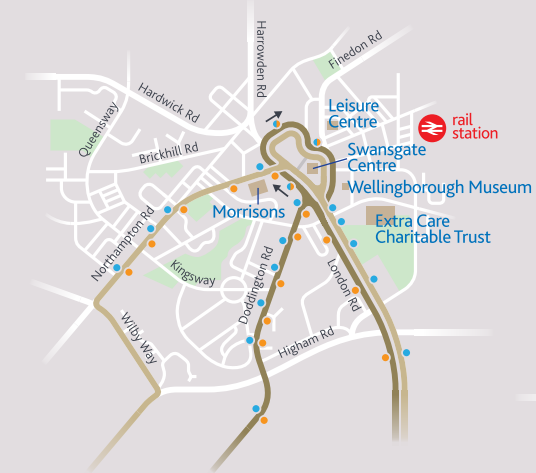

for full details of routes 45 & X4, please see separate timetables

* on schools days, the 1325 Northampton to Warth Park ASDA will finish at Chowns Mill Roundabout, and not serve Stanwick, Raunds Square, or Warth Park ASDA.

FASHION GETS
A BREATH
OF FRESH AIR.

Find inspiration at
Northamptonshire's
newest shopping and
leisure destination.

**RUSHDEN
LAKES**
SHOP • EAT • EXPLORE

Wellingborough town centre

- bus stops
- towards Raunds
 - towards Northampton

Raunds

- bus stops
- towards Brick Kiln Rd
 - towards Northampton

Raunds

Stanwick
Higham Ferrers

Rushden

Wellingborough

Wilby

Great Doddington

- bus stops
- towards Raunds
 - towards bus station