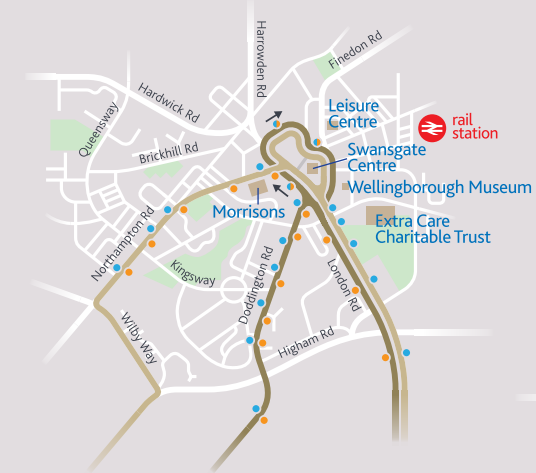

Wellingborough town centre

1. bus stops
2. towards Raunds
   - towards Northampton