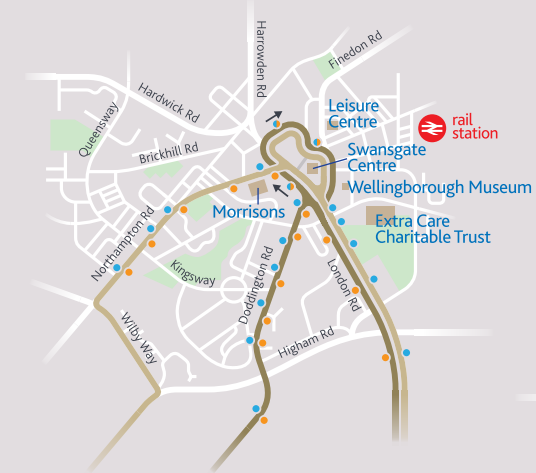

Monday to Friday, these journeys run 10 minutes later - see full X4 timetable

\* on schools days, the 1520 Raunds Sq to Northampton starts at Chowns Mill & does not serve Raunds Sq, Warth Park/Asda or Stanwick. additionally this journey serves Great Doddington at 1638 on school days

Bus Appeals Body, Terminal House, Shepperton, TW17 8AS

**Sunday buses from Raunds & Stanwick**

Journeys marked with the letter 'A' start at Raunds Square at 0824, 0854 & 1820. Also serves Wrath Park ASDA at 0827, 0857 & 1823 and Stanwick at 0837, 0907 & 1833

\* on schools days, the 1325 Northampton to Warth Park ASDA will finish at Chowns Mill Roundabout, and not serve Stanwick, Raunds Square, or Warth Park ASDA.

Additionally, this journey leaves Wellingborough Church St at 1419 and runs 3 minutes earlier throughout

**Wellingborough town centre**

- bus stops
- towards Raunds
  - towards Northampton

**Raunds**

- bus stops
- towards Brick Kiln Rd
  - towards Northampton

**Wellingborough**

**Earls Barton**

**Rushden**

- bus stops
- towards Raunds
  - towards Northampton