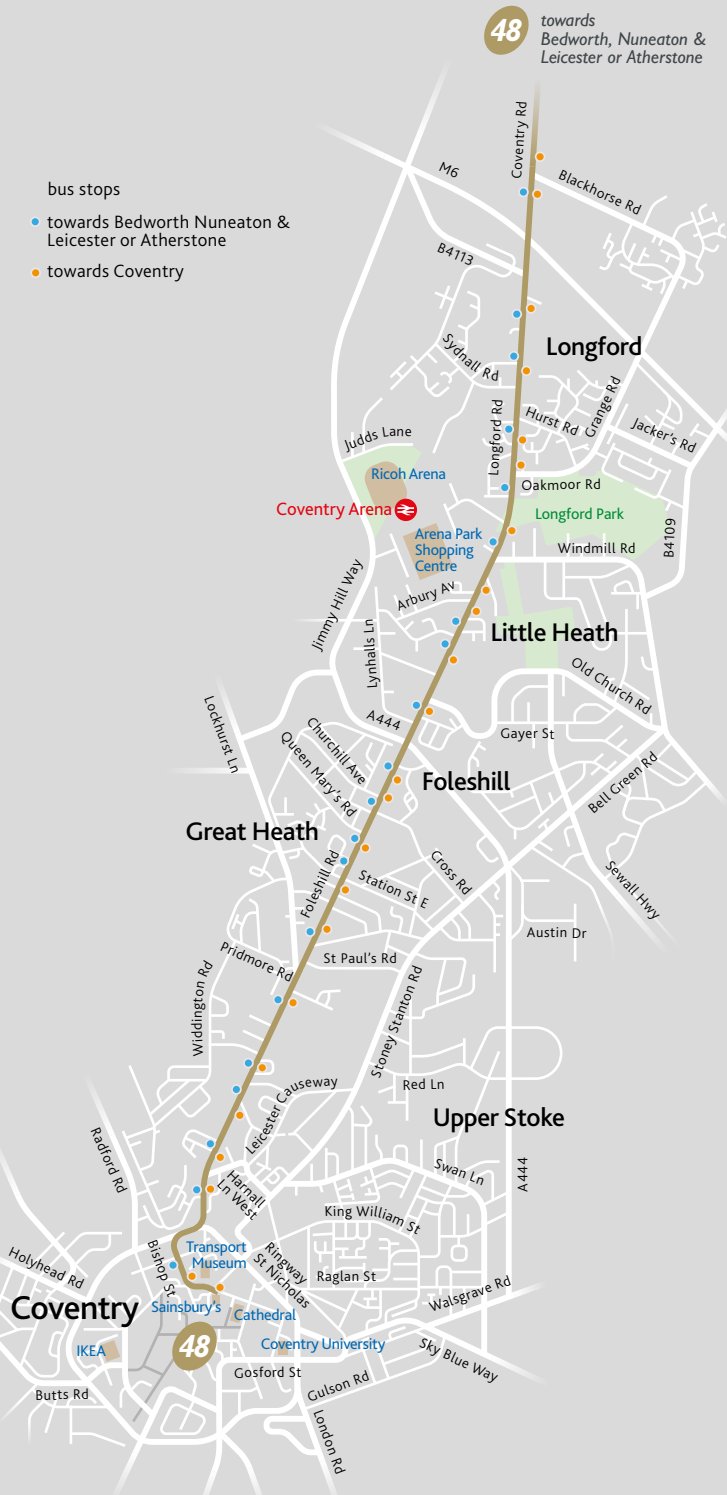

Serves the George Eliot Hospital (Main Entrance) at 0840.

R - Finishes Earl Shilton Alexander Ave at 0705

runs via Phoenix Way

Buses to Leicester leave from Nuneaton bus station bay C2
Buses to Atherstone leave from Nuneaton bus station bay A1

48

towards
Bedworth, Nuneaton &
Leicester or Atherstone

bus stops

• towards Bedworth &
Leicester or Atherstone

• towards Coventry

48

towards Nuneaton
& Leicester or Atherstone

bus stops

• towards Nuneaton &
Atherstone or Leicester

• towards Coventry

48

towards Atherstone

- bus stops
- towards Bedworth & Coventry
- towards Atherstone or Hinckley & Leicester

Camp Hill

St Nicolas Park

48

towards Hinckley & Leicester

Nuneaton

Horeston Grange

Coton

Attleborough

- bus stops
- towards Nuneaton & Coventry
- towards Atherstone bus station

Atherstone

48