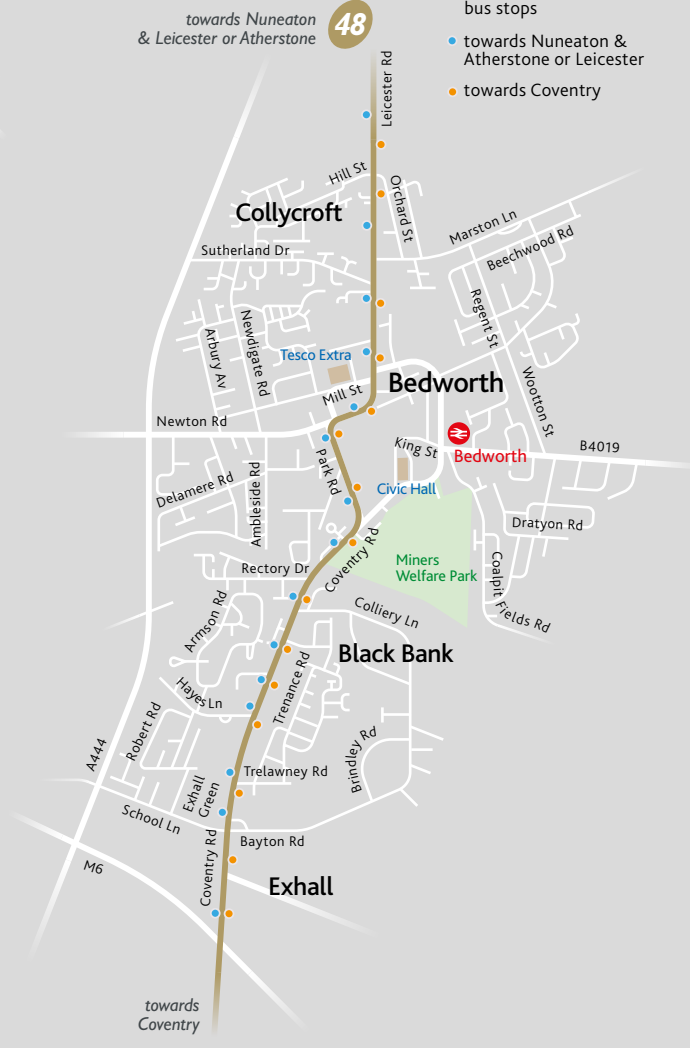

Serves the George Eliot Hospital (Main Entrance) at 0840.

R - Finishes Earl Shilton Alexander Ave at 0705

runs via Phoenix Way

Buses to Leicester leave from Nuneaton bus station bay C2
Buses to Atherstone leave from Nuneaton bus station bay A1

48

towards
Bedworth, Nuneaton &
Leicester or Atherstone

bus stops

• towards Bedworth &
Leicester or Atherstone

• towards Coventry

48

towards Nuneaton
& Leicester or Atherstone

bus stops

• towards Nuneaton &
Atherstone or Leicester

• towards Coventry

48

towards Atherstone

- bus stops
- towards Bedworth & Coventry
- towards Atherstone or Hinckley & Leicester

Camp Hill

St Nicolas Park

48

towards Hinckley & Leicester

Nuneaton

Horeston Grange

Coton

Attleborough

- bus stops
- towards Nuneaton & Coventry
- towards Atherstone bus station

Atherstone

48