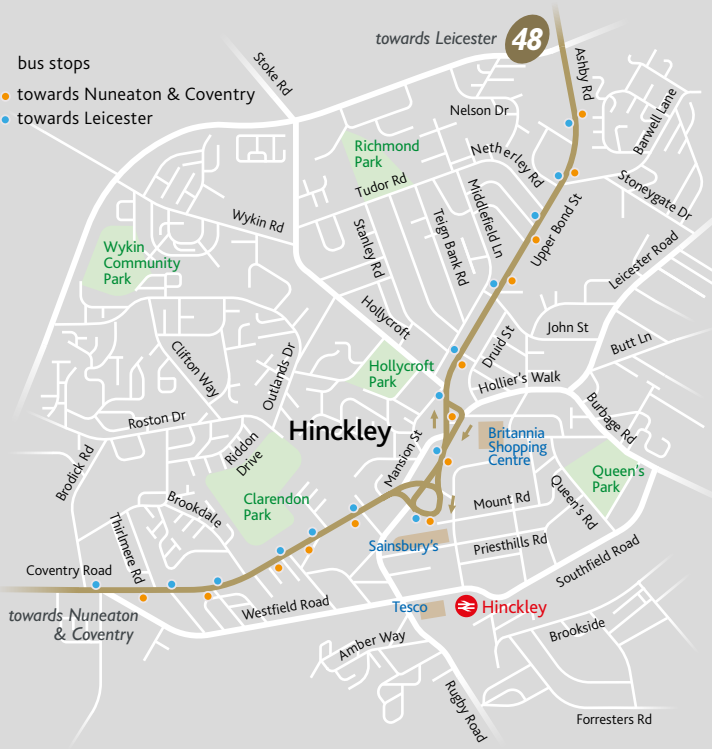

- bus stops
- towards Nuneaton & Coventry
- towards Leicester