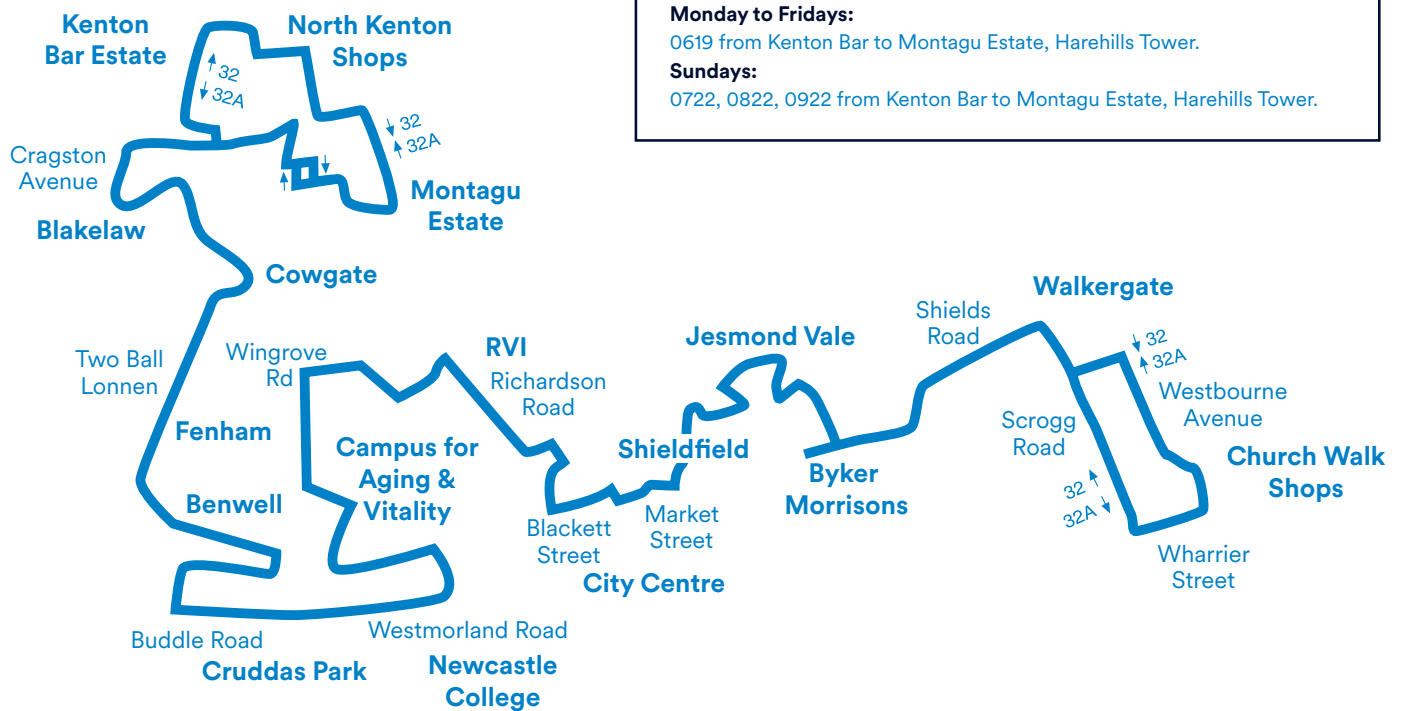

then as Mon to Fri

**SUNDAYS AND SOME PUBLIC HOLIDAYS**

	32A	32A	32A	32A
Scrogg Road, West Farm Road	0854	<b>54</b>	1554	1654
Fossway, Westbourne Avenue	-	-	-	-
<b>Church Walk Shops</b> , Titan Road	0905	<b>05</b>	1605	1705
Fossway, Westbourne Avenue	0908	<b>08</b>	1608	1708
Scrogg Road, West Farm Road	-	-	-	-
Walkergate, Stagecoach Depot	0911	<b>11</b>	1611	1711
Byker Morrisons	0917	<b>17</b>	1617	1717
Jesmond Vale	0922	<b>22</b>	1622	1722
<b>Market Street East</b> , arrive	0930	<b>30</b>	1630	1730
<b>Market Street East</b> , depart	0930	then <b>30</b>	1630	1730
<b>Blackett Street</b>	0932	up to <b>32</b>	1632	1732
RVI Dental Hospital	0939	every <b>39</b>	1639	1739
Fenham Hall Drive, Wingrove Rd	0944	60 mins <b>44</b>	1644	1744
Campus for Aging and Vitality	0949	at <b>49</b>	1649	1749
Cruddas Park Shopping Centre	0957	<b>57</b>	1657	1757
Benwell, Adelaide Centre	1005	<b>05</b>	1705	1805
<b>Cowgate</b> , Morrisons	1015	<b>15</b>	1715	1815
Blakelaw Cragston Court, arrive	1020	<b>20</b>	1720	1820
Blakelaw Cragston Court, depart	1020	<b>20</b>	1720	1820
Kenton Bar, Central Grange	1022	<b>22</b>	1722	1822
Montagu Estate, Harehills Tower	1026	<b>26</b>	1726	1826
<b>North Kenton Shops</b>	1032	<b>32</b>	1732	1831
Montagu Estate, Harehills Tower	-	-	-	-

**Additional journeys, Service 32A**

**Monday to Fridays:**

0619 from Kenton Bar to Montagu Estate, Harehills Tower.

**Sundays:**

0722, 0822, 0922 from Kenton Bar to Montagu Estate, Harehills Tower.

You might not need this, for up to the minute information why not **download the Stagecoach Bus App.**