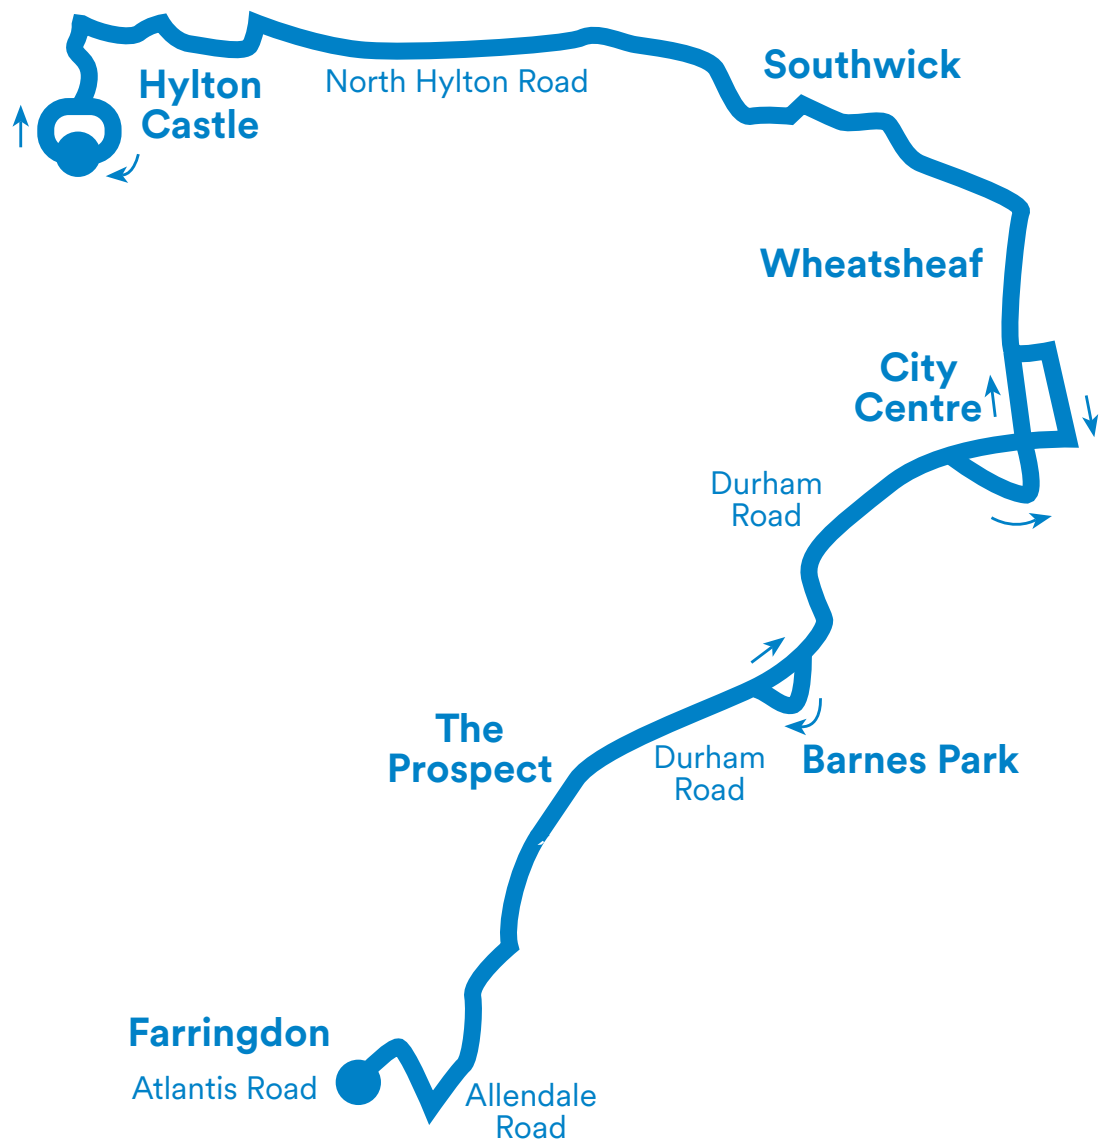

then
as
Mon
to
Fri

SUNDAYS AND SOME PUBLIC HOLIDAYS

4 4 3 3 3 3 3

Hylton Castle, Clacton Rd	0620	0720	0831	0911	0951	1021	1043
Castletown Way	-	-	0839	0919	0959	1029	1051
Southwick	0639	0739	0843	0923	1003	1033	1055
Wheatsheaf	0644	0744	0848	0928	1008	1038	1100
John Street	0647	0747	0852	0932	1012	1042	1104
Holmeside	0650	-	0855	0935	1015	1045	1107
Prospect Lidl	0656	-	0902	0942	1022	1052	1114
Farringdon, Atlantis Road	-	-	0908	0948	1028	1058	1120

3 3 3 3 3

Hylton Castle, Clacton Rd	1103		23	43	03		1623
Castletown Way	1111		31	51	11		1631
Southwick	1115	then every 20 mins at	35	55	15	until	1635
Wheatsheaf	1120		40	00	20		1640
John Street	1124		44	04	24		1644
Holmeside	1127		47	07	27		1647
Prospect Lidl	1134		54	14	34		1654
Farringdon, Atlantis Road	1140		00	20	40		1700

3 3 3 3 3

Hylton Castle, Clacton Rd	1655		25	55		2225	2253
Castletown Way	1701		31	01		2231	2259
Southwick	1705	then every 30 mins at	35	05		2235	2303
Wheatsheaf	1710		40	10		2240	2308
John Street	1713		43	13		2243	2310
Holmeside	1716		46	16		2246	2313
Prospect Lidl	1723		53	23		2253	2320
Farringdon, Atlantis Road	1728		58	28		2258	2325

You might not need this, for up to the minute information why not **download the Stagecoach Bus App.**