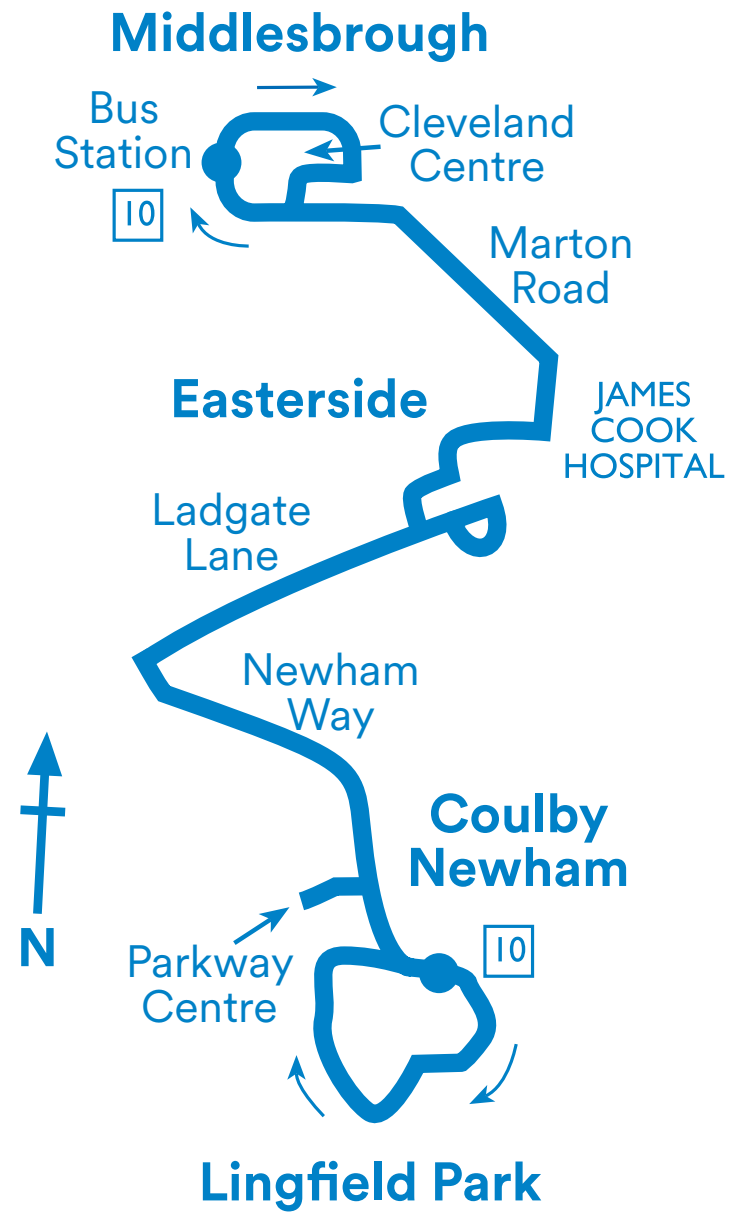

via Middlesbrough Bus Station, Wilson Street, Albert Road, Grange Road, Linthorpe Road, Borough Road, Marton Road, Broadwell Road, Westwick Terrace, Ladgate Lane, The Derby, Ladgate Lane, Hemlington Lane, Newham Way, Dalby Way, Newham Way, Lingfield Way, Bonnygrove Way, Rye Hill Way, Coulby Farm Way.

SATURDAYS (excluding Bank Holidays)

Middlesbrough Bus Stn, Stand 13	0730 0800 0830 0900	then every 30 mins at	30	00	until	1600
Longlands, White Rose	0738 0808 0838 0908		38	08		1608
James Cook Hospital, Marton Rd	0744 0814 0844 0914		44	14		1614
Marton Manor, The Derby	0748 0818 0848 0923		53	23		1623
Coulby Newham, Parkway Centre	0759 0829 0859 0934		04	34		1634
Bonny Grove Way	0801 0831 0901 0936	06	36	1636		
Lingfield Park	0809 0839 0909 0944	14	44	1644		

Middlesbrough Bus Stn, Stand 13	1636 1700 1730 1805 1840 1905 2010
Longlands, White Rose	1644 1708 1737 1812 1847 1912 2017
James Cook Hospital, Marton Rd	1650 1714 1740 1815 1850 1915 2020
Marton Manor, The Derby	1659 1723 1744 1819 1854 1919 2024
Coulby Newham, Parkway Centre	1710 1734 1754 1829 1904 1929 2034
Bonny Grove Way	1712 1736 1756 1831 1906 1931 2036
Lingfield Park	1720 1744 1802 1837 1912 1937 2042

via Bonnygrove Way, Rye Hill Way, Coulby Farm Way, Lingfield Way, Newham Way, Dalby Way, Newham Way, Hemlington Lane, Ladgate Lane, The Derby, Ladgate Lane, Westwick Terrace, Broadwell Road, Marton Road, Borough Road, Hartington Road, Brentnall Street, Middlesbrough Bus Station.