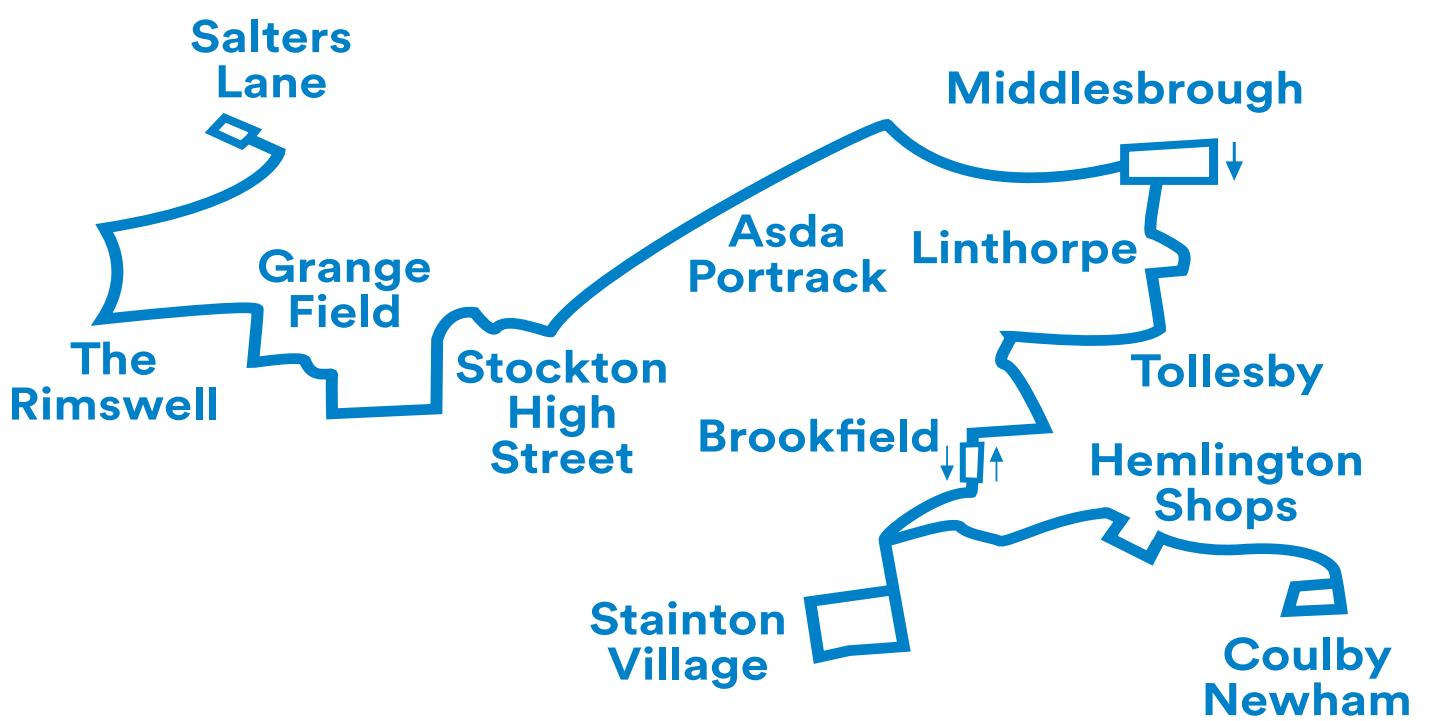

For other buses between Stockton High Street and Middlesbrough Bus Station, please see timetable leaflets for Services 36, 37, 38 and 59.

For other buses between Middlesbrough Bus Station and Hemlington and Coulby Newham, please see timetable leaflets for Services 10 and 12.

What to do if things go wrong:

We do our best to meet your expectations, but occasionally things go wrong. If you feel we have failed you in some way please tell us about it. Contact details are on the back of this leaflet. If you are unhappy with our response, this independent body will review complaints:

The Bus Appeals Body
Tel: 0300 111 0001

You might not need this, for up to the minute information why not **download the Stagecoach Bus App.**

Contact us

email: customer.services@stagecoachbus.com

Stagecoach North East
Wheatsharf
Sunderland
SR5 1AQ

tel: **0345 241 8000***

twitter: [@stagecoachNE](https://twitter.com/stagecoachNE)

* You can reach us between 8:00 and 18:00 from Monday to Friday and between 09:00 and 17:00 Saturday and Sunday. Calls are charged at geographic rates (the same as 01/02 numbers) and are included in call packages from both landlines and mobiles.

All tickets are issued subject to the Company's Condition of Carriage and Passenger Regulations.
Leaflet T/13/26 (21.07.24)

stagecoachbus.com

Details correct at time of print.