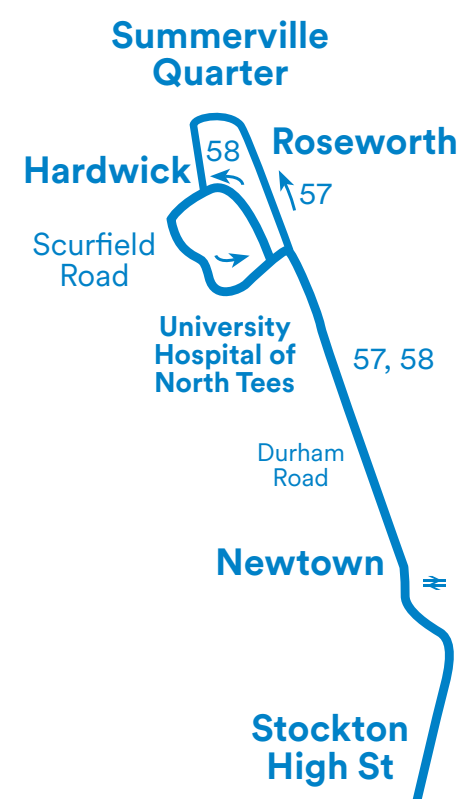

Stockton • Hardwick • University Hospital of North Tees

via Summerville Quarter

via Piper Knowle Road

57 58

Both services via Stockton High Street, Bishopton Lane, Durham Road; then Service 57 via Durham Road, Harrowgate Lane, Easington Road; Service 58 via Hardwick Road, Piper Knowle Road; then both services via Piper Knowle Road, Scurfield Road, High Newham Road, Hardwick Road, Durham Road, Bishopton Lane, Stockton High Street.

Key

A - This journey continues from Stockton High Street as Service 13 at 0700 Stockton Castlegate for Middlesbrough via Portrack Lane.

The Monday to Saturday 1106, 1206 and 1410 arrivals at Royal Oak may show Service 6 for the final short section to Castlegate.

The Bus Appeals Body Tel: 0300 111 0001

Minor changes to Services 57 and 58 from Sunday 4 May 2025

The Monday to Saturday 1106, 1206 and 1410 arrivals at Royal Oak are revised to show Service 6 for the final short section to Castlegate.