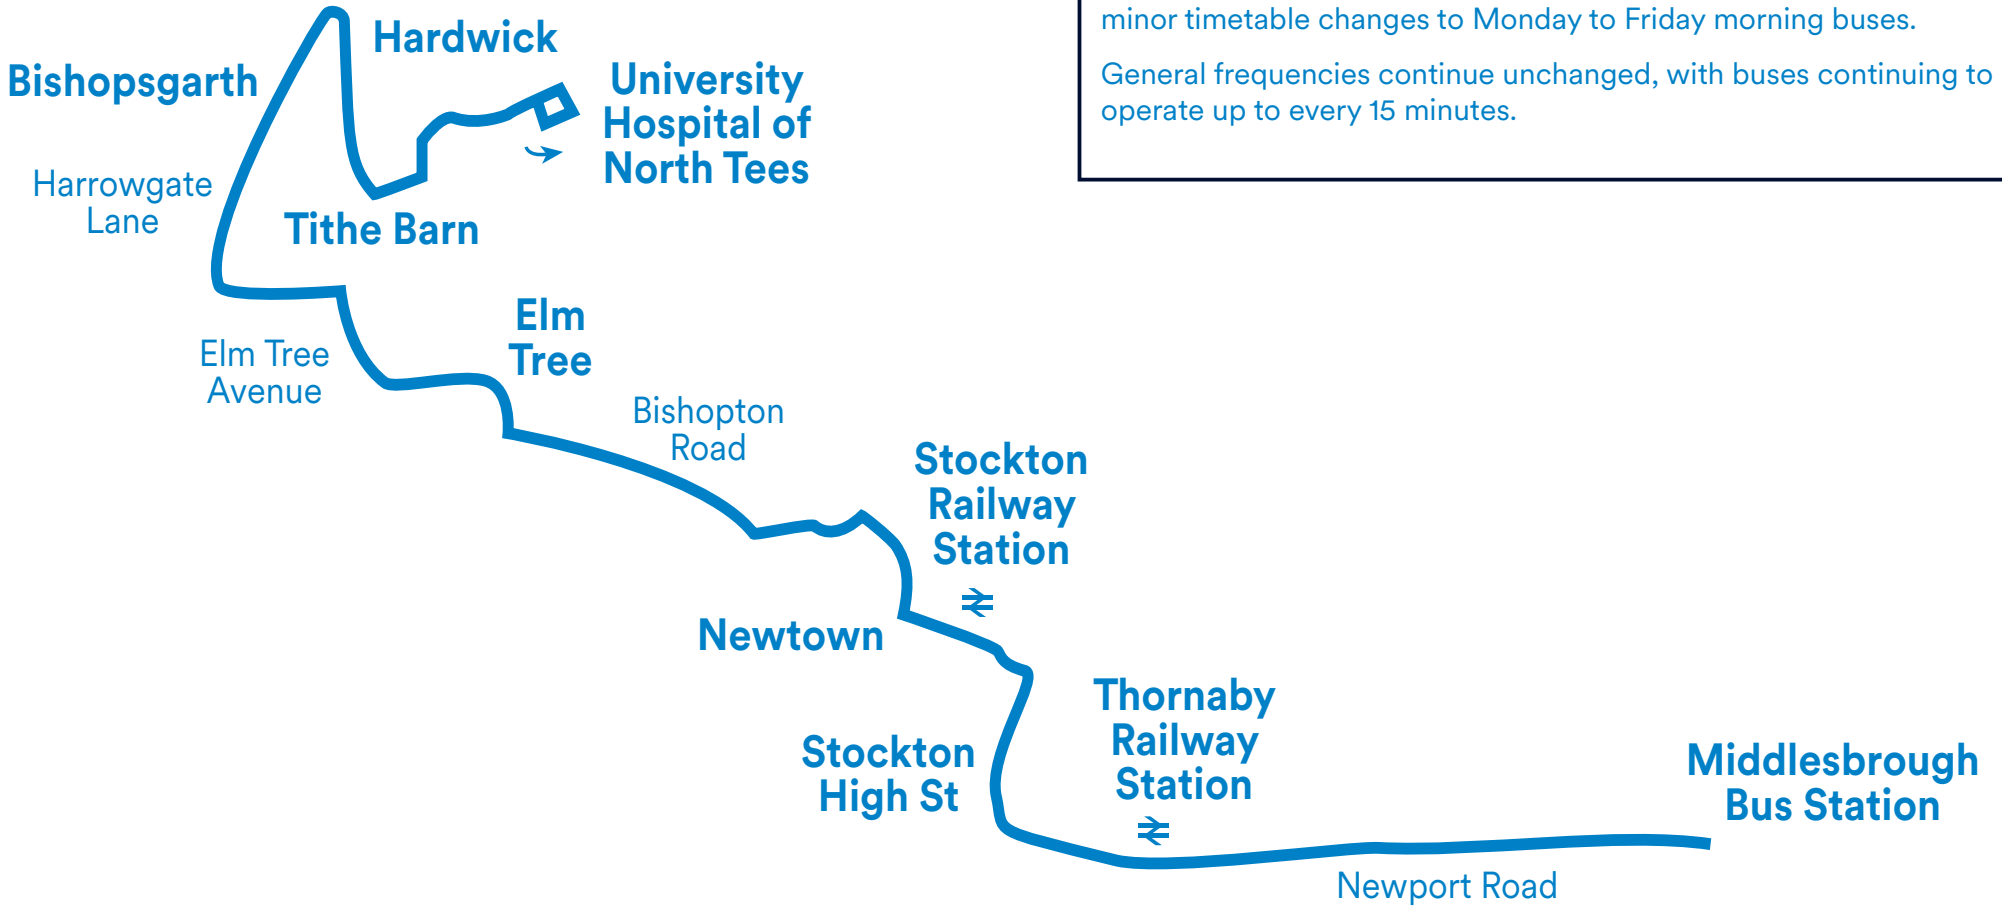

## SUNDAYS AND SOME PUBLIC HOLIDAYS

<b>Middlesbrough Bus Stn, Stand 19</b>	-	0915	0955	<b>then at these times each hour</b>	<b>15</b>	<b>55</b>	<b>until</b>	1655	1715	-	-	-	-	-	-
Thornaby Railway Station	-	0924	1004		<b>24</b>	<b>04</b>		1704	1724	-	-	-	-	-	-
<b>Stockton High St, opp Castlegate</b>	0908	0928	1008		<b>28</b>	<b>08</b>		1708	1728	1820	-	-	-	-	-
Stockton High St, Wellington Sq	0910	0930	1010		<b>30</b>	<b>10</b>		1710	1730	1822	1922	2022	2122	2222	2322
Elm Tree Centre	0917	-	1017		-	<b>17</b>		1717	-	1829	1929	2029	2129	2229	2329
Tithe Barn Road, Claxton Close	0923	-	1023		-	<b>23</b>		1723	-	1835	1935	2035	2135	2235	2335
<b>University Hospital of North Tees</b>	0927	-	1027	-	<b>27</b>	1727	-	1839	1939	2039	2139	2239	2339		

## Key

- NS - This journey operates Monday to Friday only
- S - This journey operates Saturdays only.

**Changes to Service 59 from Sunday 4 May 2025**

So as to further improve overall reliability for customers, there are some minor timetable changes to Monday to Friday morning buses.

General frequencies continue unchanged, with buses continuing to operate up to every 15 minutes.

For other buses between Middlesbrough Bus Station and Stockton High Street, please see timetable leaflets for Services 13 and 36, 37, 38.

For other buses between Stockton High Street and University Hospital of North Tees, please see timetable leaflets for Services 37, and 57, 58.

You might not need this, for up to the minute information why not **download the Stagecoach Bus App.**