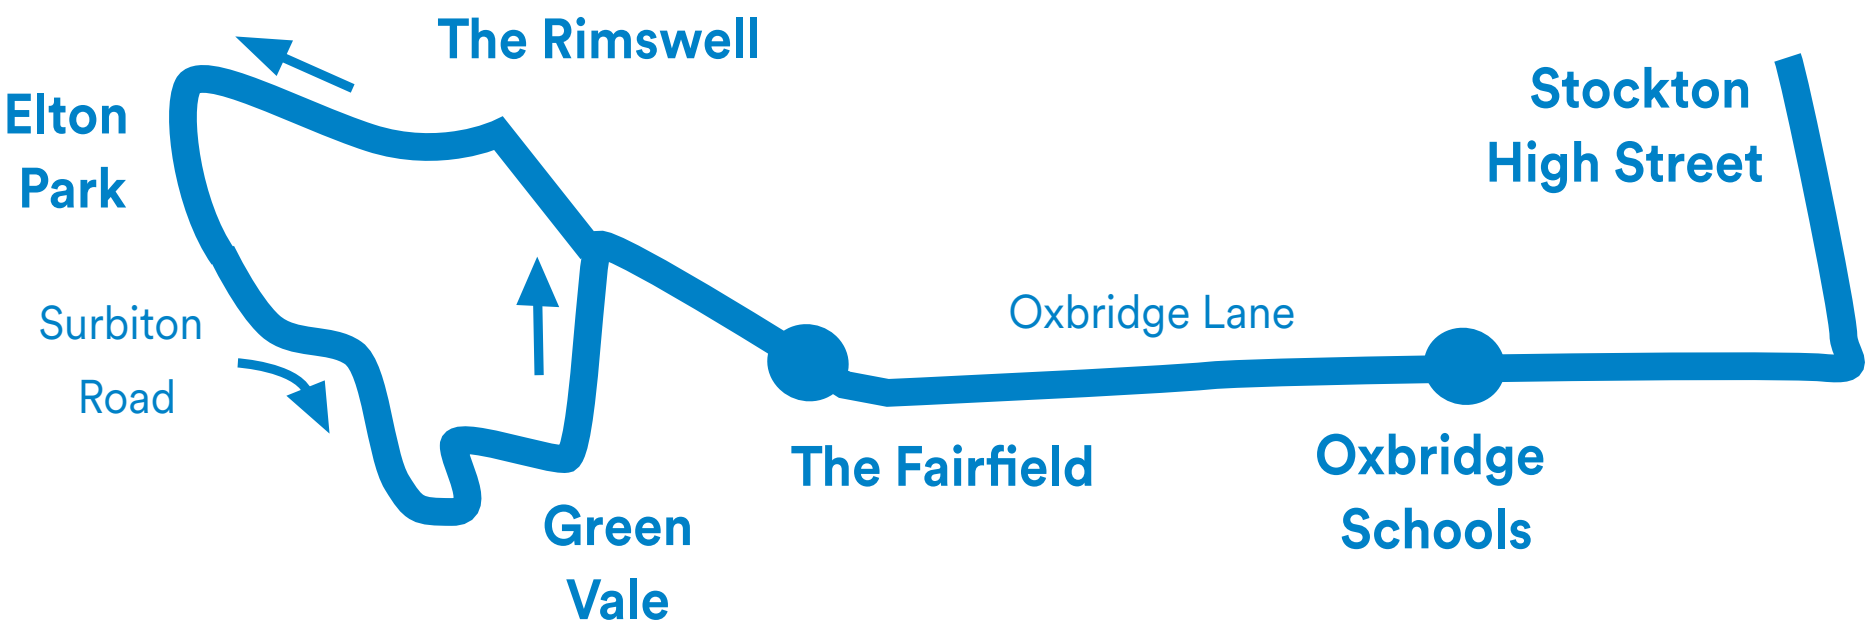

What to do if things go wrong:
We do our best to meet your expectations, but occasionally things go wrong. If you feel we have failed you in some way please tell us about it. Contact details are on the back of this leaflet. If you are unhappy with our response, this independent body will review complaints:

The Bus Appeals Body
Tel: 0300 111 0001

You might not need this, for up to the minute information why not **download the Stagecoach Bus App.**

Contact us

email: customer.services@stagecoachbus.com

Stagecoach North East
Wheatshaf
Sunderland
SR5 1AQ

tel: **0345 241 8000***

twitter: [@stagecoachNE](https://twitter.com/stagecoachNE)

* You can reach us between 8:00 and 18:00 from Monday to Friday and between 09:00 and 17:00 Saturday and Sunday. Calls are charged at geographic rates (the same as 01/02 numbers) and are included in call packages from both landlines and mobiles.

All tickets are issued subject to the Company's Condition of Carriage and Passenger Regulations.
Leaflet T/61/15 (21.07.24)

stagecoachbus.com

Details correct at time of print.