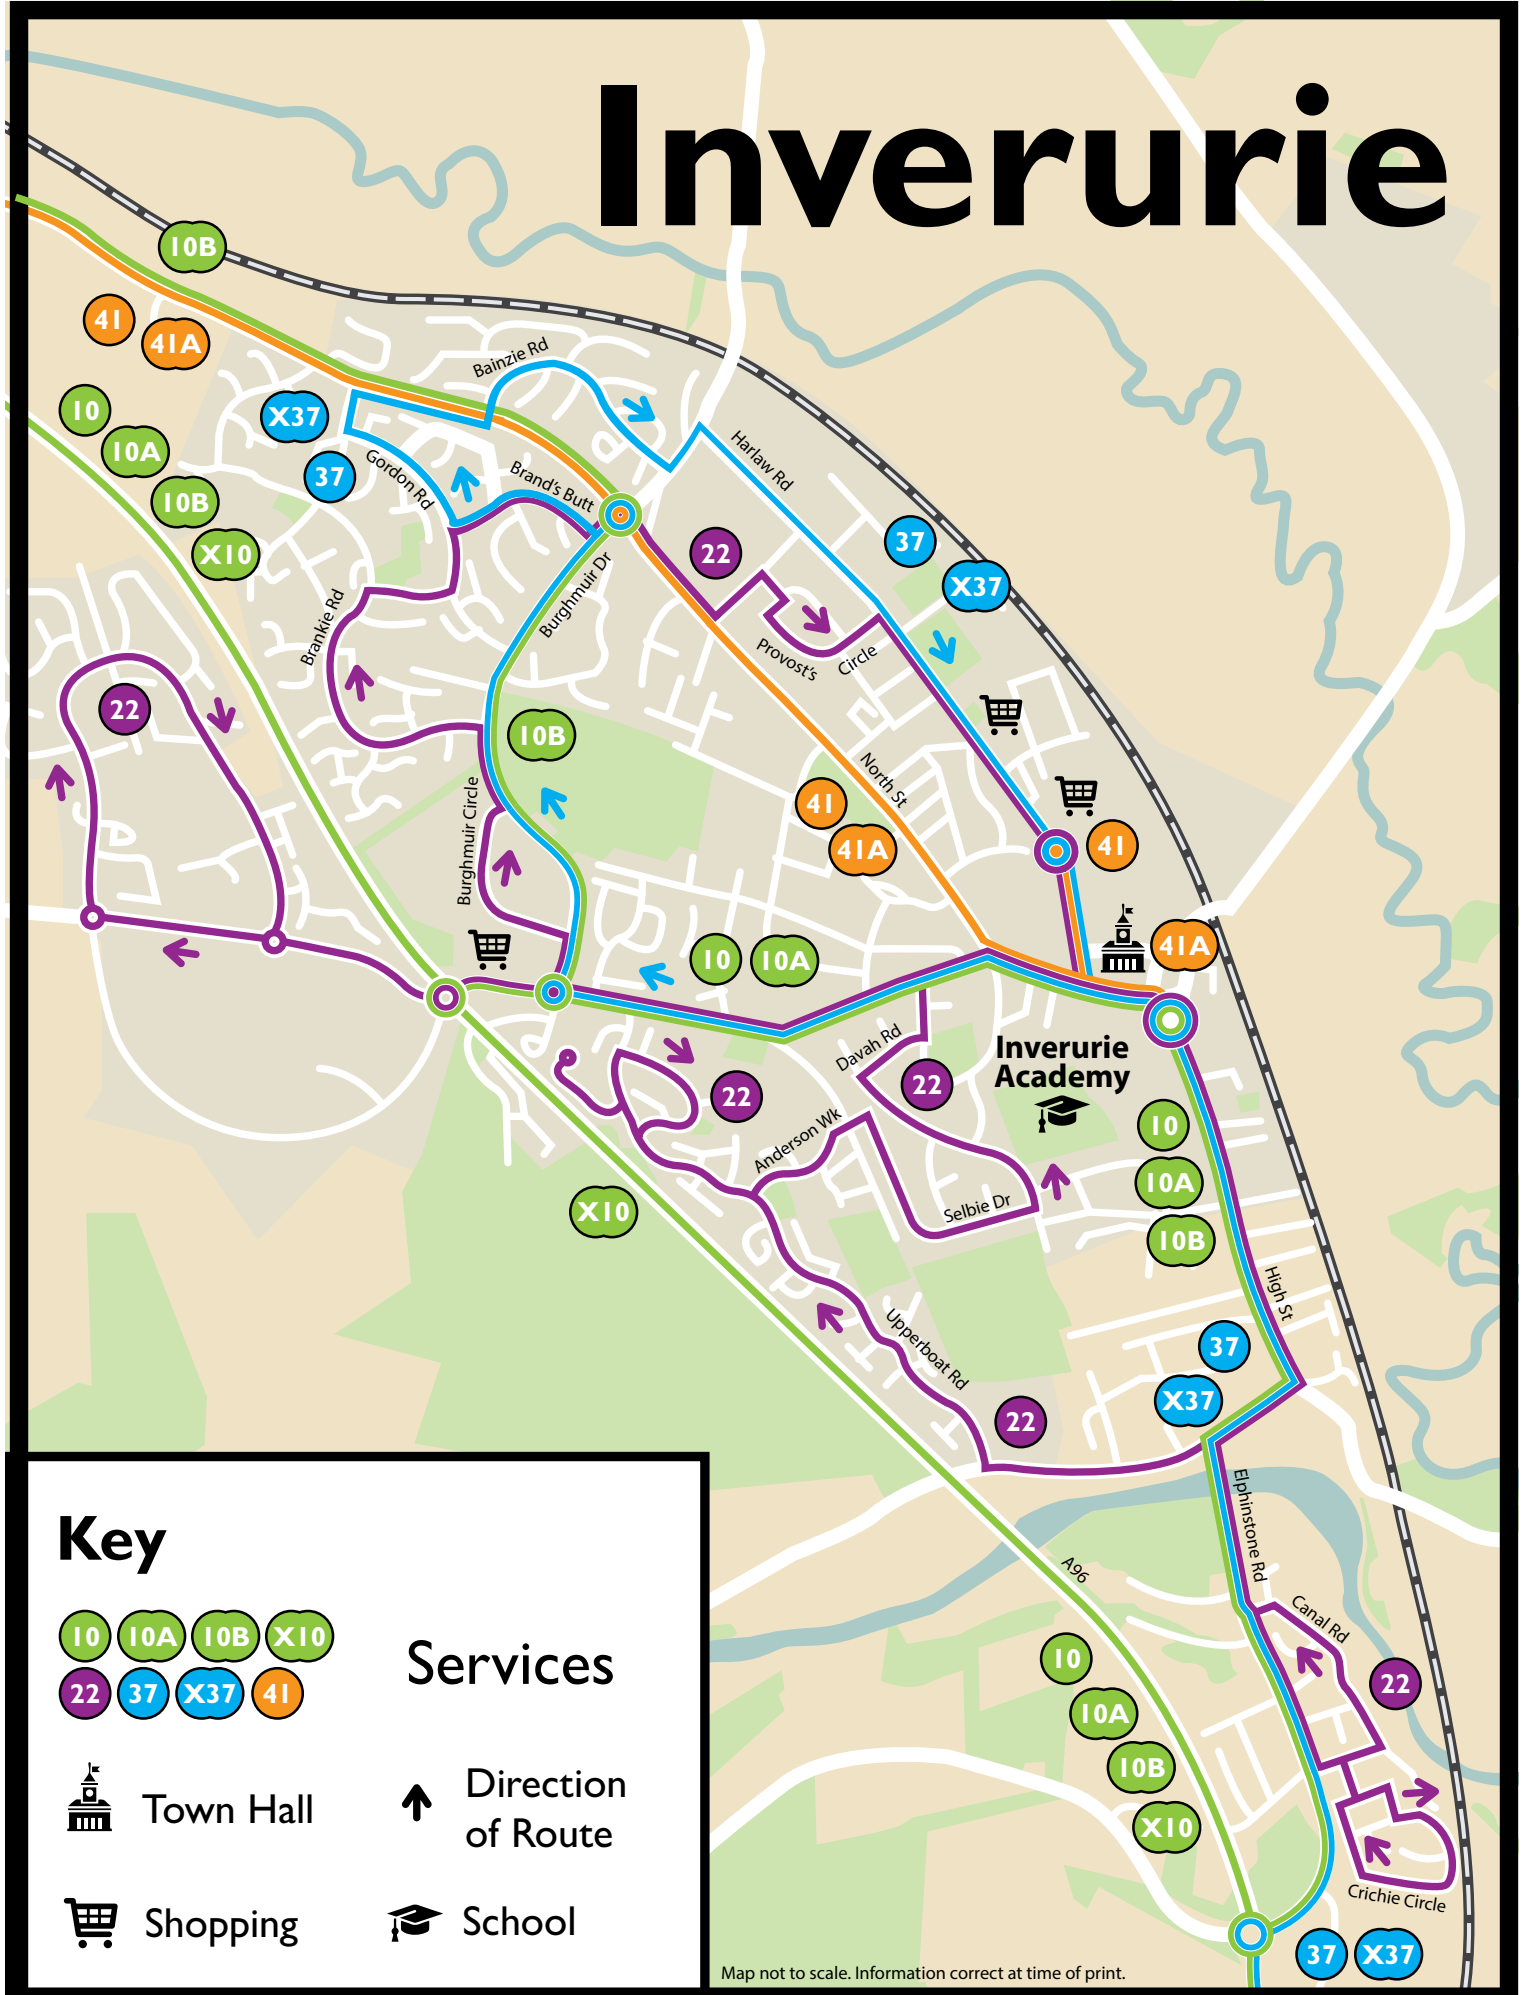

Inverurie

Key

- 10
- 10A
- 10B
- X10
- 22
- 37
- X37
- 41

Services

- Town Hall
- Shopping

- Direction of Route
- School

Map not to scale. Information correct at time of print.