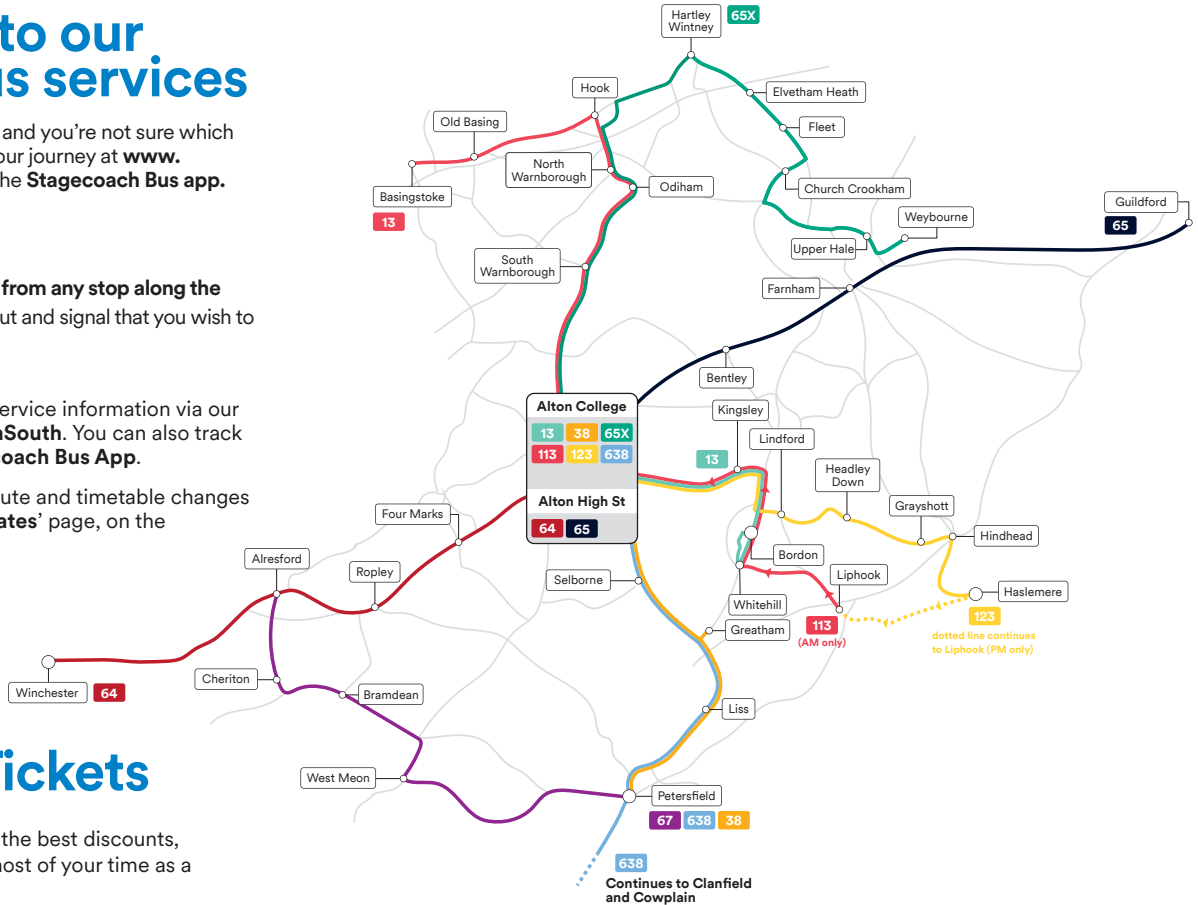

Welcome to our college bus services

If you're just starting college and you're not sure which route is best, you can plan your journey at www.stagecoachbus.com or on the **Stagecoach Bus app**.

Travelling with us

Our drivers will pick you up from any stop along the route simply put your hand out and signal that you wish to get on.

Keep up-to-date

Our local team update on service information via our Twitter page [@StagecoachSouth](https://twitter.com/StagecoachSouth). You can also track live journeys on the **Stagecoach Bus App**.

You can also look out for route and timetable changes on your local 'Service Updates' page, on the Stagecoach Bus website.

Fare and Tickets

StudentRider tickets offer the best discounts, allowing you to make the most of your time as a student.

Suggested services shown above. Buses on service 64 run up to every 20 minutes between Winchester Broadway, Alresford, Ropley, Four Marks and Alton.

Connections available from East and West Meon on service 67. Change at Alresford for Service 64 to Alton.