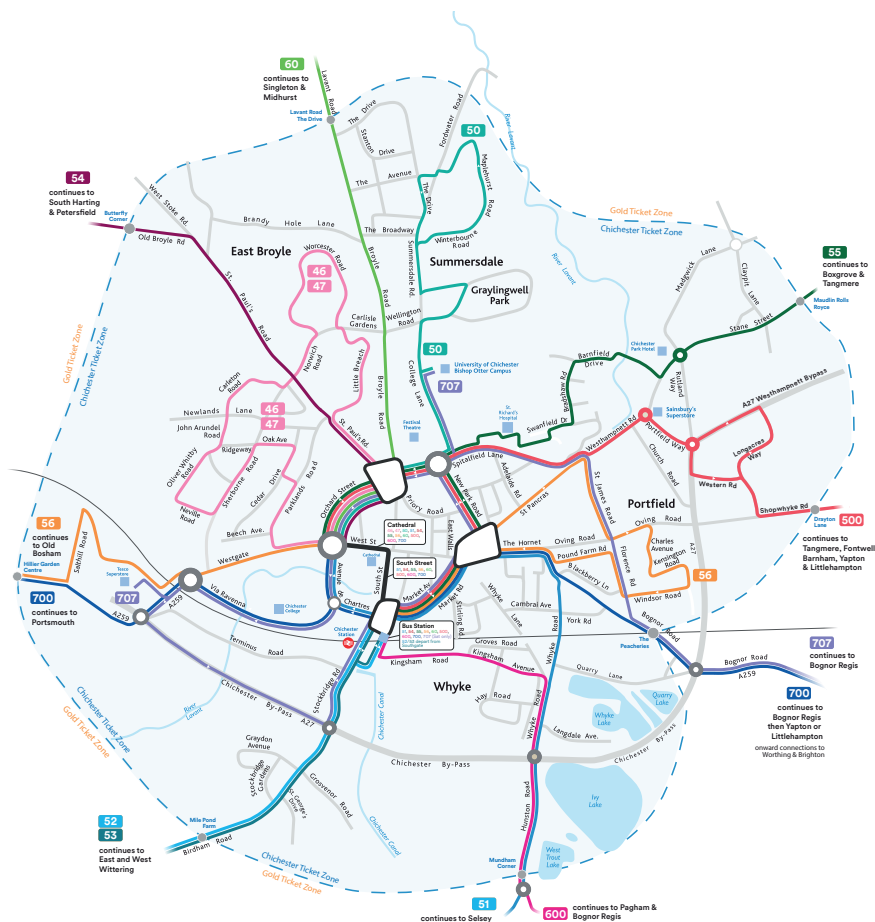

Travelling with us

Our drivers will pick you up from any stop along the route simply put your hand out and signal that you wish to get on.

Keep up-to-date

Our local team update on service information via our Twitter page [@StagecoachSouth](https://twitter.com/StagecoachSouth). You can also track live journeys on the **Stagecoach Bus App**.

You can also look out for route and timetable changes on your local 'Service Updates' page, on the Stagecoach Bus website.

Travelling from further afield?

Other journeys are possible with a change of bus - try our online journey planner to find your route, at stagecoachbus.com.

Service operates up to every 30 minutes throughout the day

Buses to Chichester Free School

51 Selsey • Siddlesham • Hunston • Chichester

Service operates up to every 20 minutes throughout the day.

600 Bognor Regis • Pagham • North Mundham • Chichester

Service operates up to every 20 minutes throughout the day

Buses to Bishop Luffa School

Any Chichester bound bus. Services 51, 53/53, 600 and 700 serve Bishop Luffa School directly on certain journeys, please see full timetables online for more details.