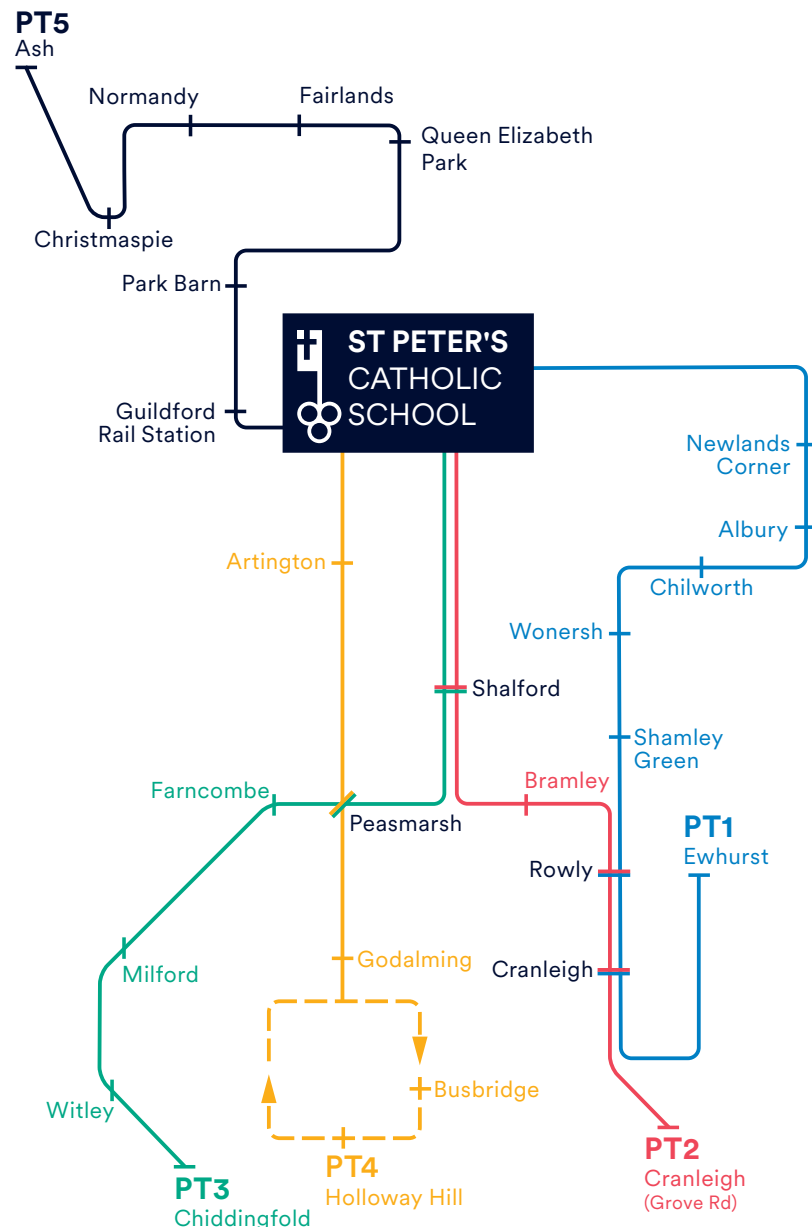

Hello & welcome

to your guide all about travelling by bus to St Peter's Catholic School in Merrow. Whether you're just starting school or returning for another year, we think you'll find your bus routes easy and convenient. Routes PT1, PT2, PT3, PT4 and PT5 are operated exclusively for **St Peter's School** pupils, and drop off and pick up in the school grounds.

This guide has the times the buses run and details of great ticket deals to get you to school and back home again. Our drivers will pick you up from any bus stop along the route - simply put your hand out so they know you wish to get on.