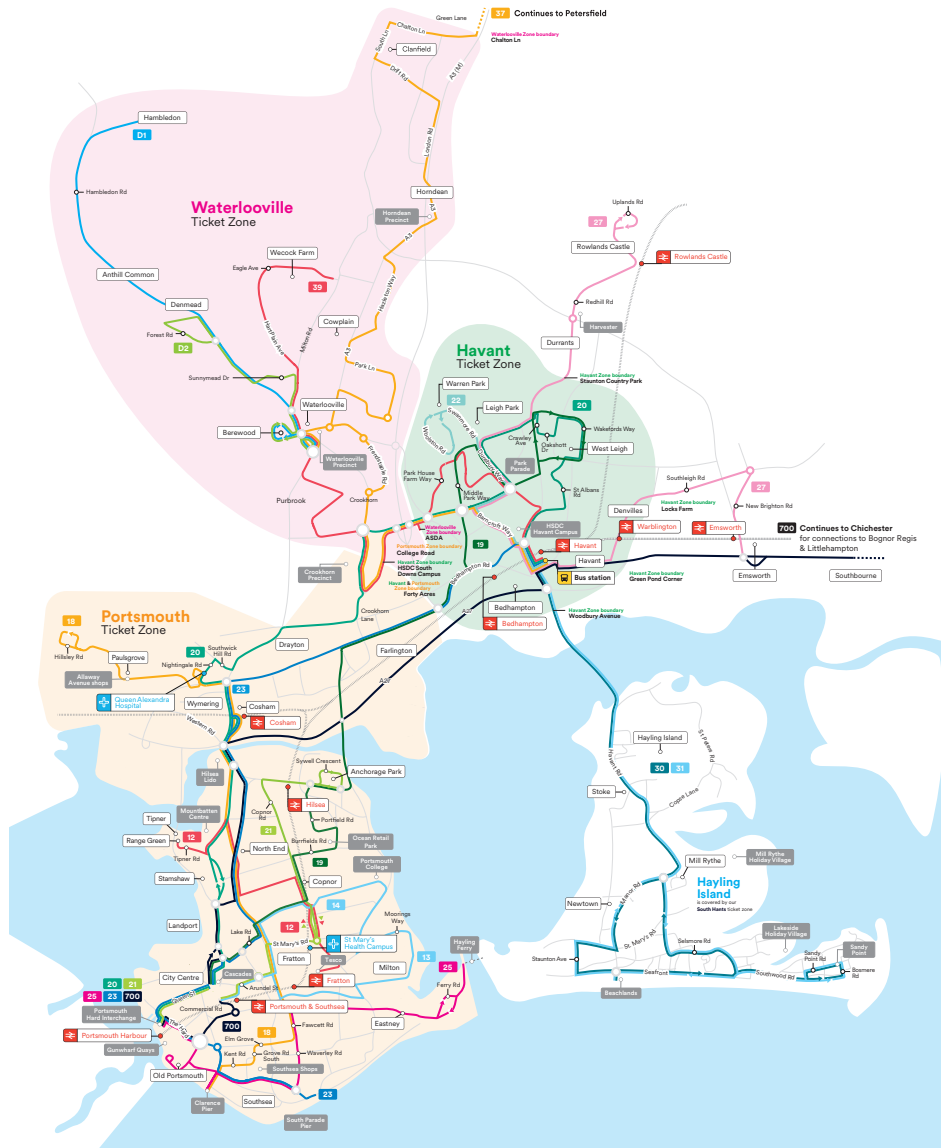

Travelling with us

Our drivers will pick you up from any stop along the route simply put your hand out and signal that you wish to get on.

Keep up-to-date

Our local team update on service information via our Twitter page [@StagecoachSouth](https://twitter.com/StagecoachSouth). You can also track live journeys on the **Stagecoach Bus App**.

You can also look out for route and timetable changes on your local 'Service Updates' page, on the Stagecoach Bus website.

Travelling from further afield?

Other journeys are possible with a change of bus - try our online journey planner to find your route, at stagecoachbus.com.

Fare and Tickets

StudentRider tickets offer the best discounts, allowing you to make the most of your time as a student.

Save money with StudentRider

Buy our best value annual ticket or a ticket each term for use on any Stagecoach bus at anytime, including weekends. We have a number of ticket zones to suit your travel requirements - see below for more details.

StudentRider tickets are available to all under 19s, and to college/university students in full-time education. Over-16s may be asked to provide proof of age and/or valid photo or student ID.

Visit our website for our full range of tickets, including 7-Day, 28-Day and Flexi tickets. If you're not travelling every day, other tickets may work out cheaper, including single fares for one off trips.