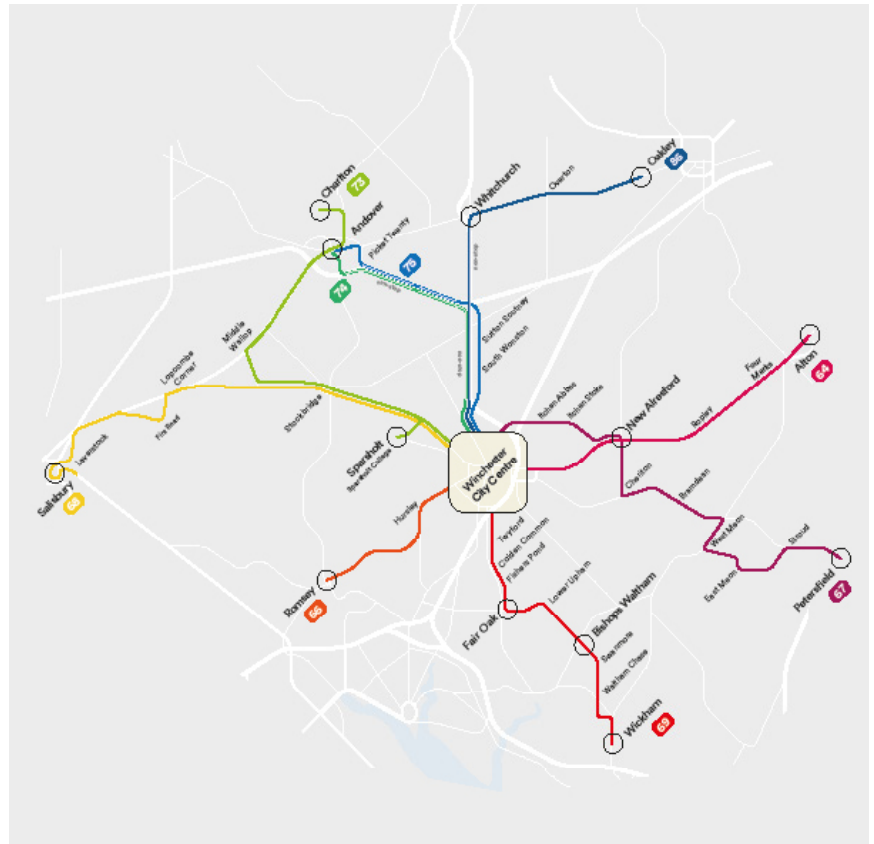

Welcome to our college bus services

If you're just starting college and you're not sure which route is best, you can plan your journey at www.stagecoachbus.com or on the **Stagecoach Bus app**.

Travelling with us

Our drivers will pick you up from any stop along the route simply put your hand out and signal that you wish to get on.

How will I know about cancellations?

For any last minute delays, diversions or cancellations, our team will post details on our Twitter page @StagecoachSouth. You can also track live journeys on the Stagecoach Bus App.

How will I know about diversions?

Visit the 'Service Updates' page in your local area for information on diversions and disruption to services. Scan the QR code here: