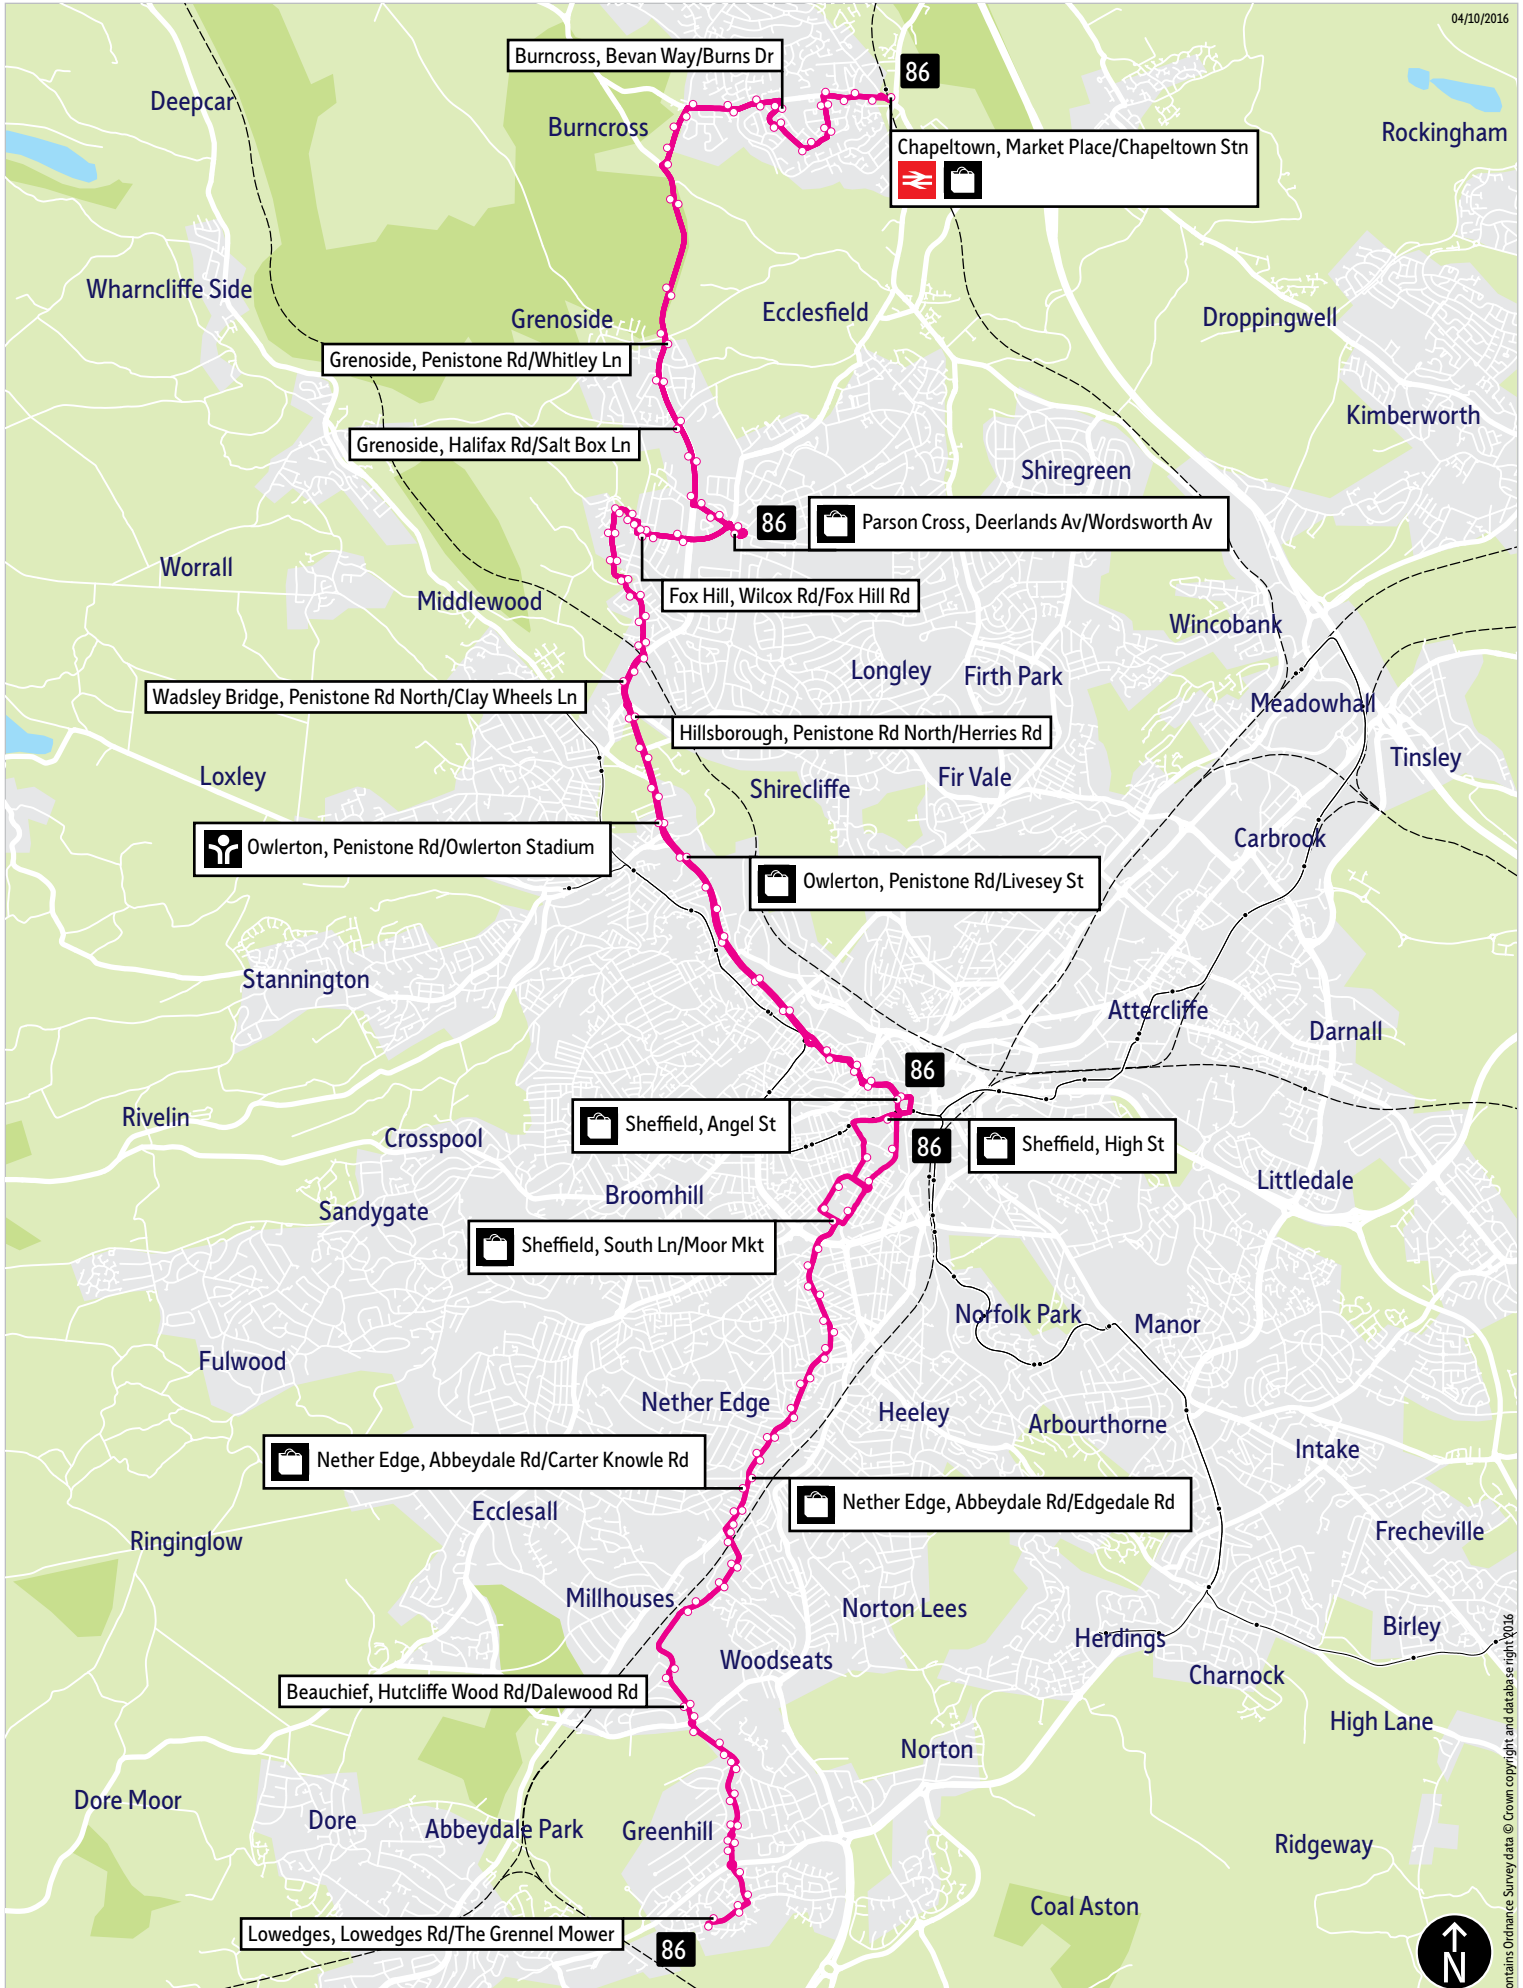

Bus route map for service 86

04/10/2016

■ = Terminus point
🚏 = Public transport
🛒 = Shopping area
🚗 = Bus route & stops
--- = Rail line & station
— = Tram route & stop