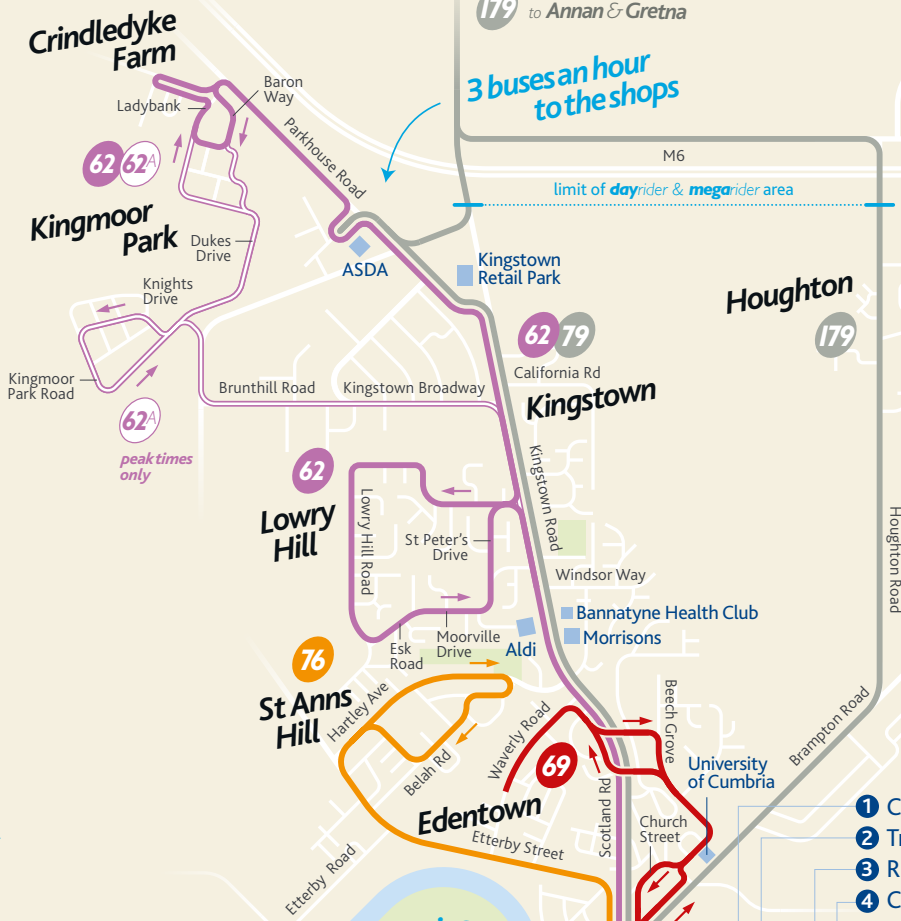

79 to Dumfries, Annan & Gretna  
179 to Annan & Gretna

3 buses an hour to the shops

A bus stops

- 1 Carlisle College
- 2 Trinity School
- 3 Richard Rose Academy
- 4 Carlisle Youth Zone

buses every 10 mins

Botcherby

Durranhill

Sandsfield Park

Morton West

Raffles

Holme Head

Longsowerby

St Nicholas Gate Retail Park

Parkland Village

Harraby East

buses to the coast

to Wigton, Maryport, Workington & Whitehaven

300301

400

554

600

days out in the Lake District

73 to Keswick

Blackwell

400 to Durdar

104 to Penrith

Golden Fleece service station

limit of dayrider & megarider area at The Black Lion in Durdar

limit of dayrider & megarider area