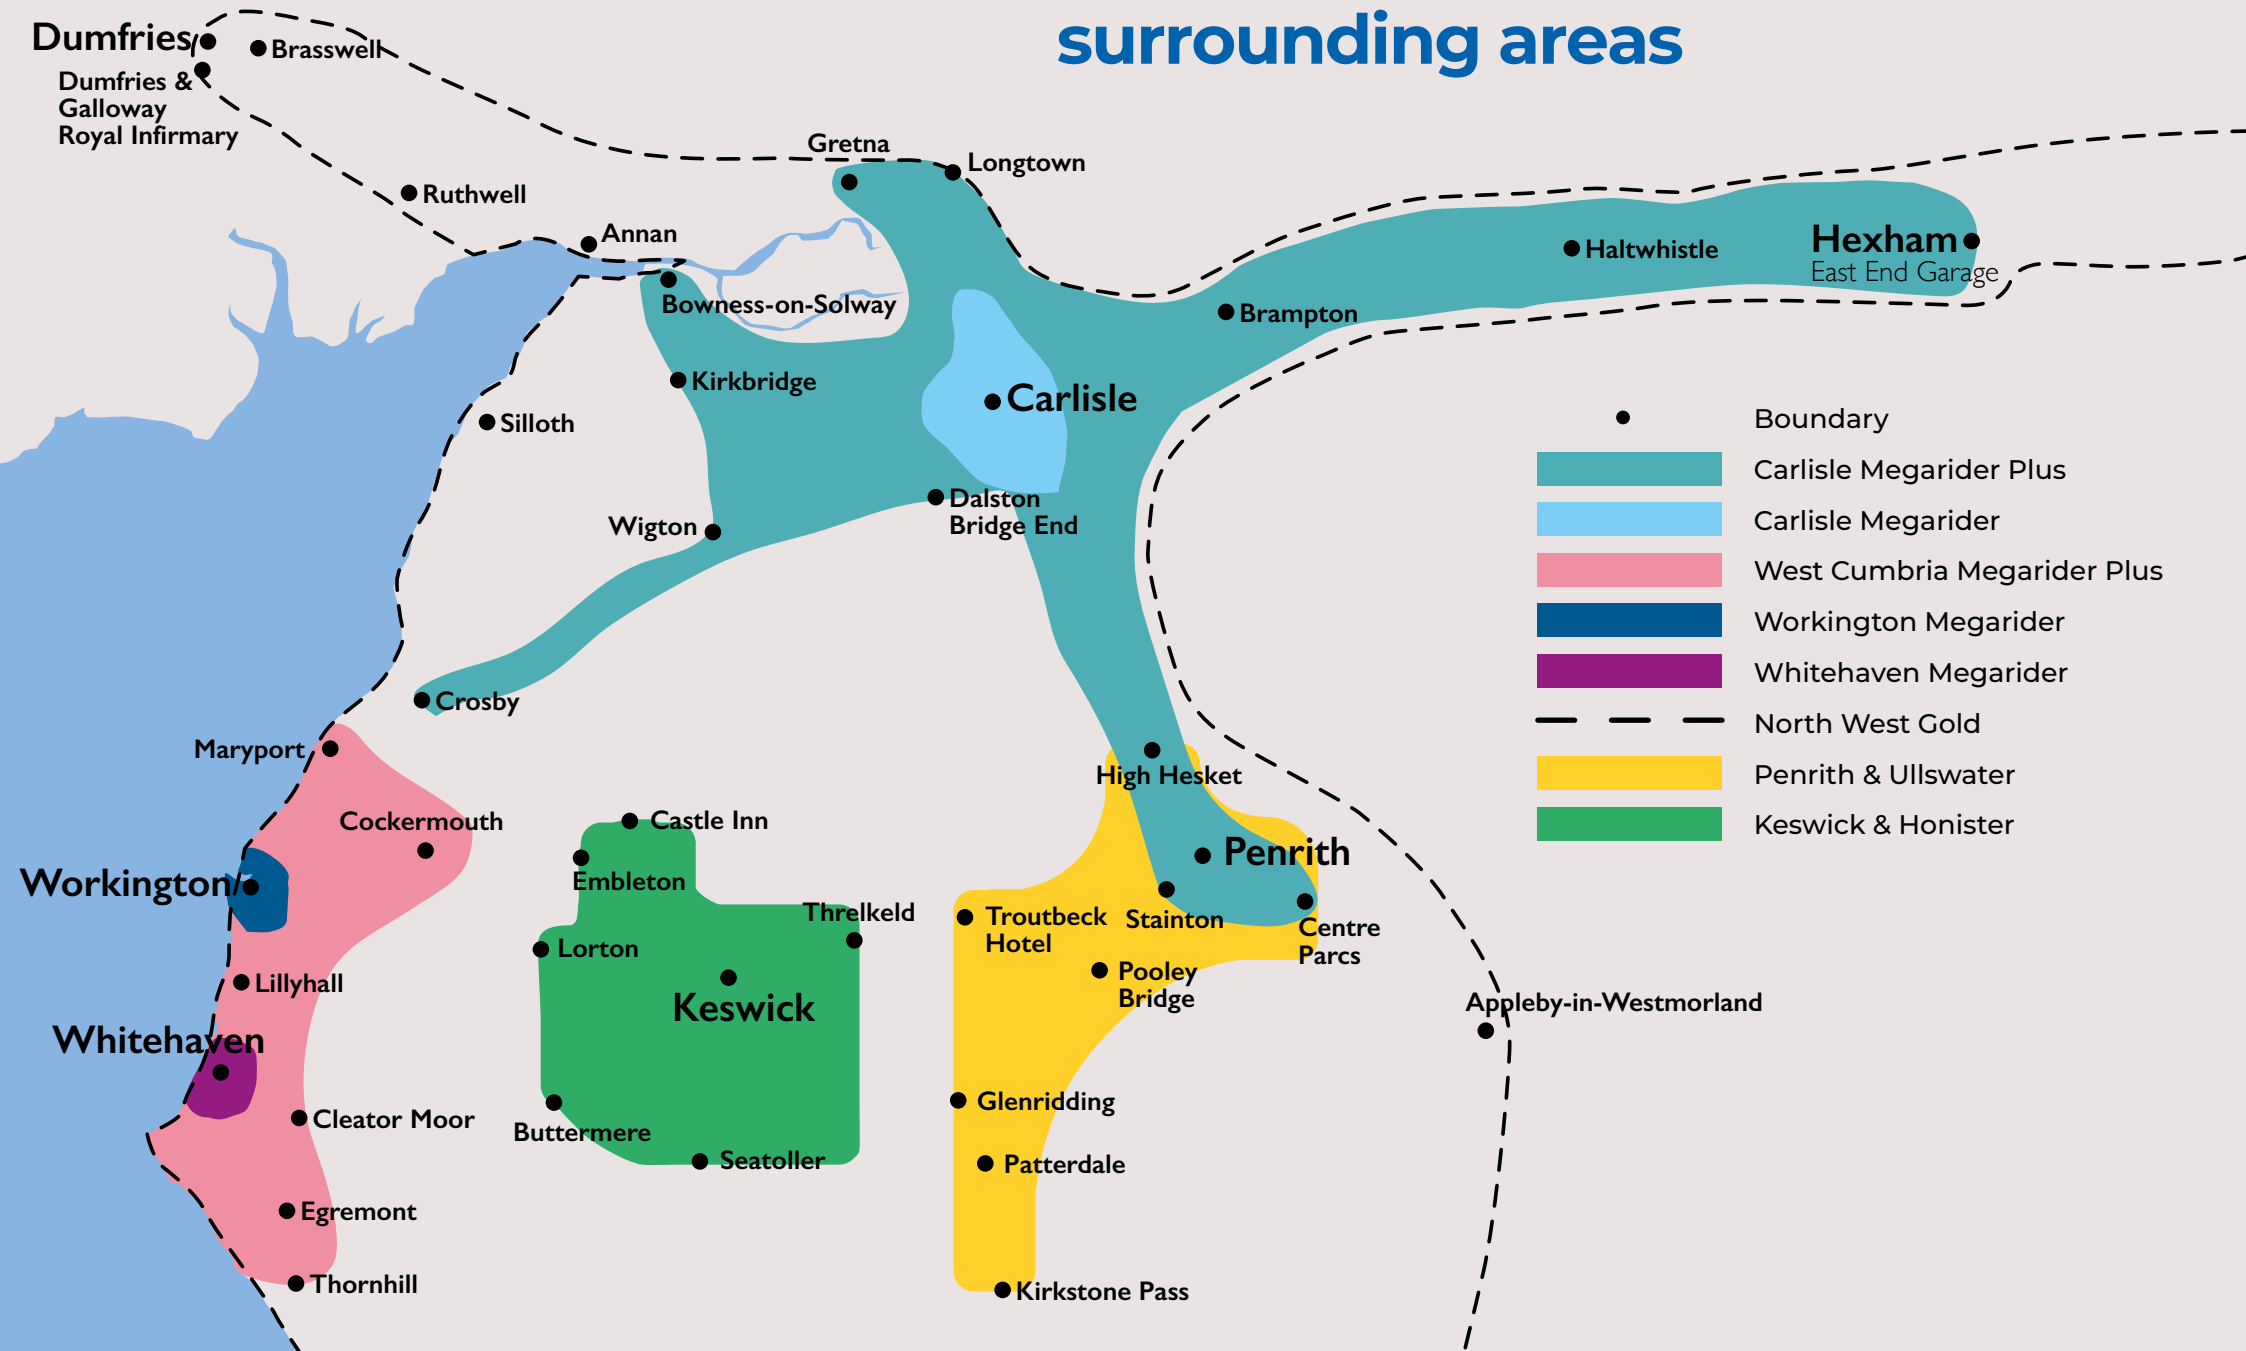

# Guide to ticket zones in West Cumbria and the surrounding areas

- Boundary
-  Carlisle Megarider Plus
-  Carlisle Megarider
-  West Cumbria Megarider Plus
-  Workington Megarider
-  Whitehaven Megarider
- - - North West Gold
-  Penrith & Ullswater
-  Keswick & Honister