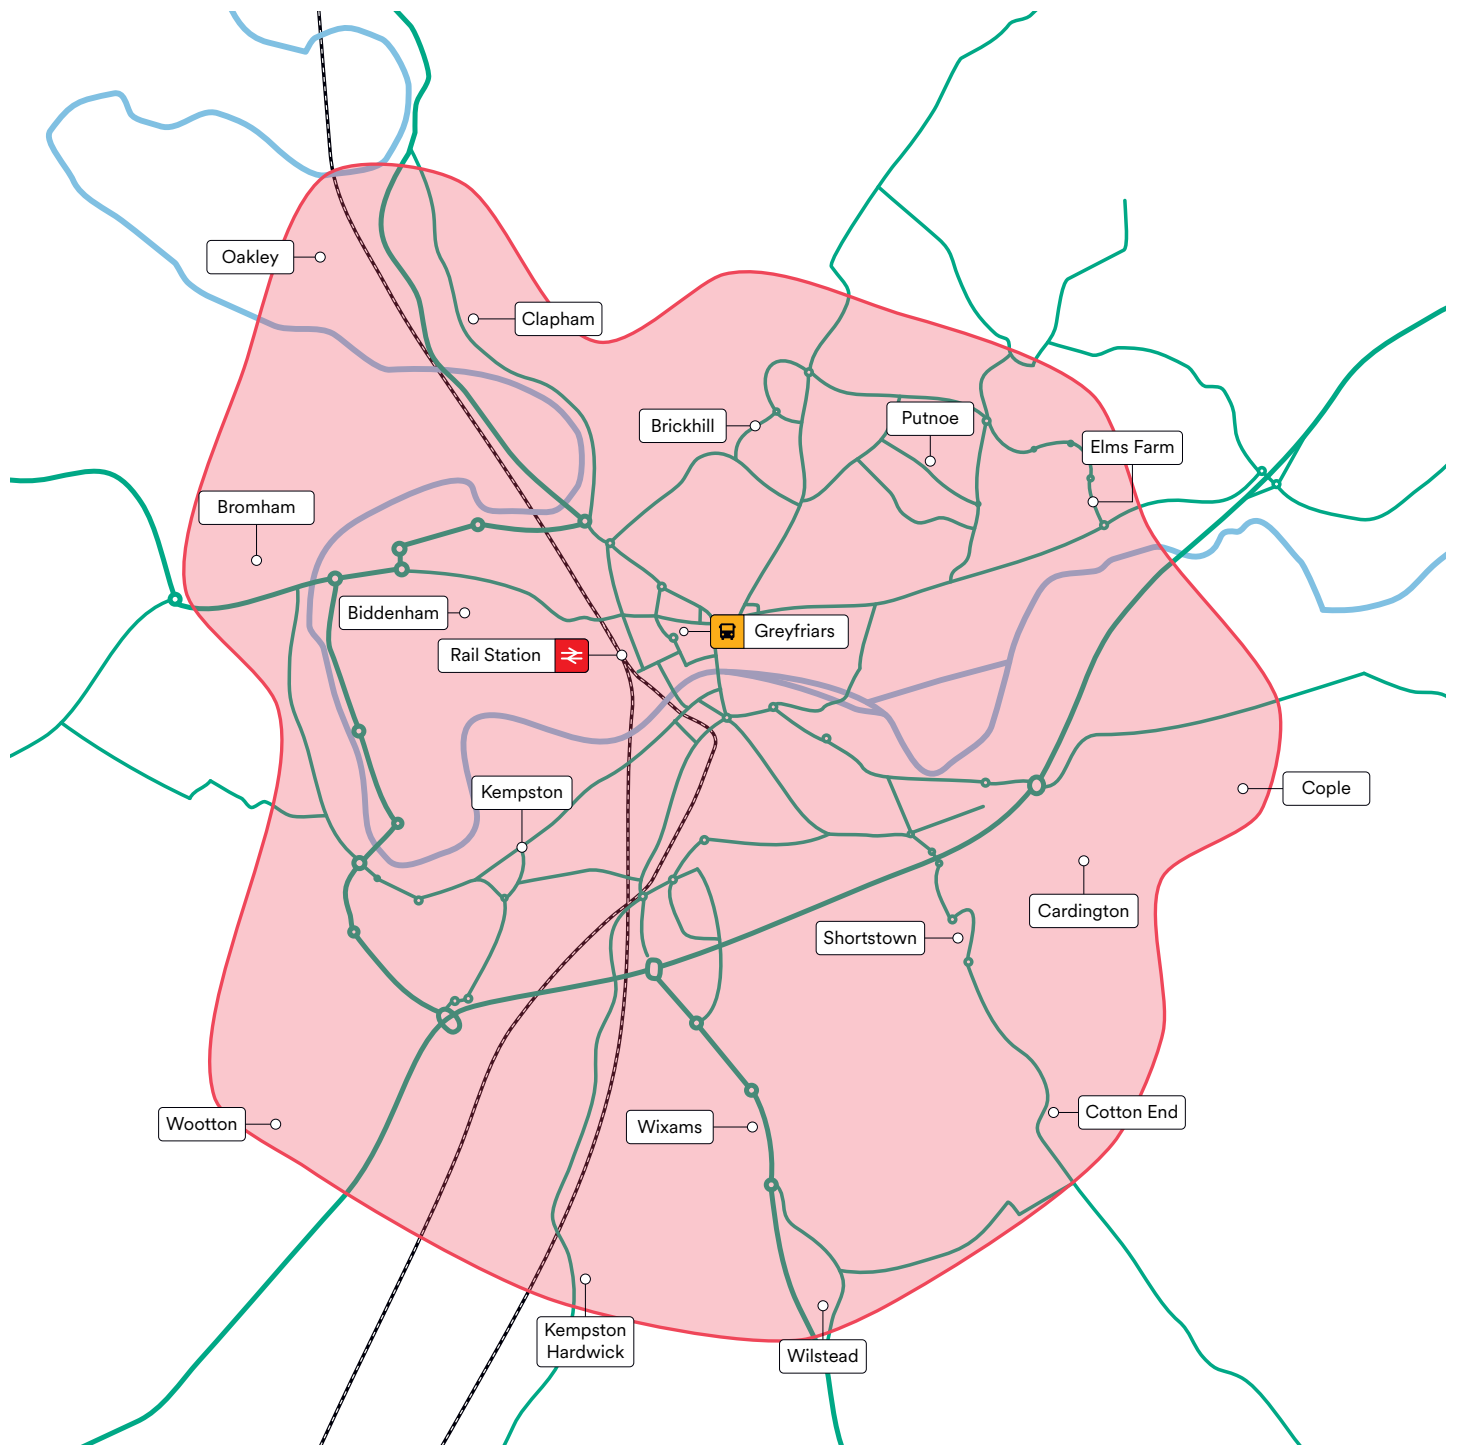

# Bedford MegaRider Ticket validity

You can also check journey information by going online at [stagecoachbus.com](https://stagecoachbus.com), or by signing up for email updates