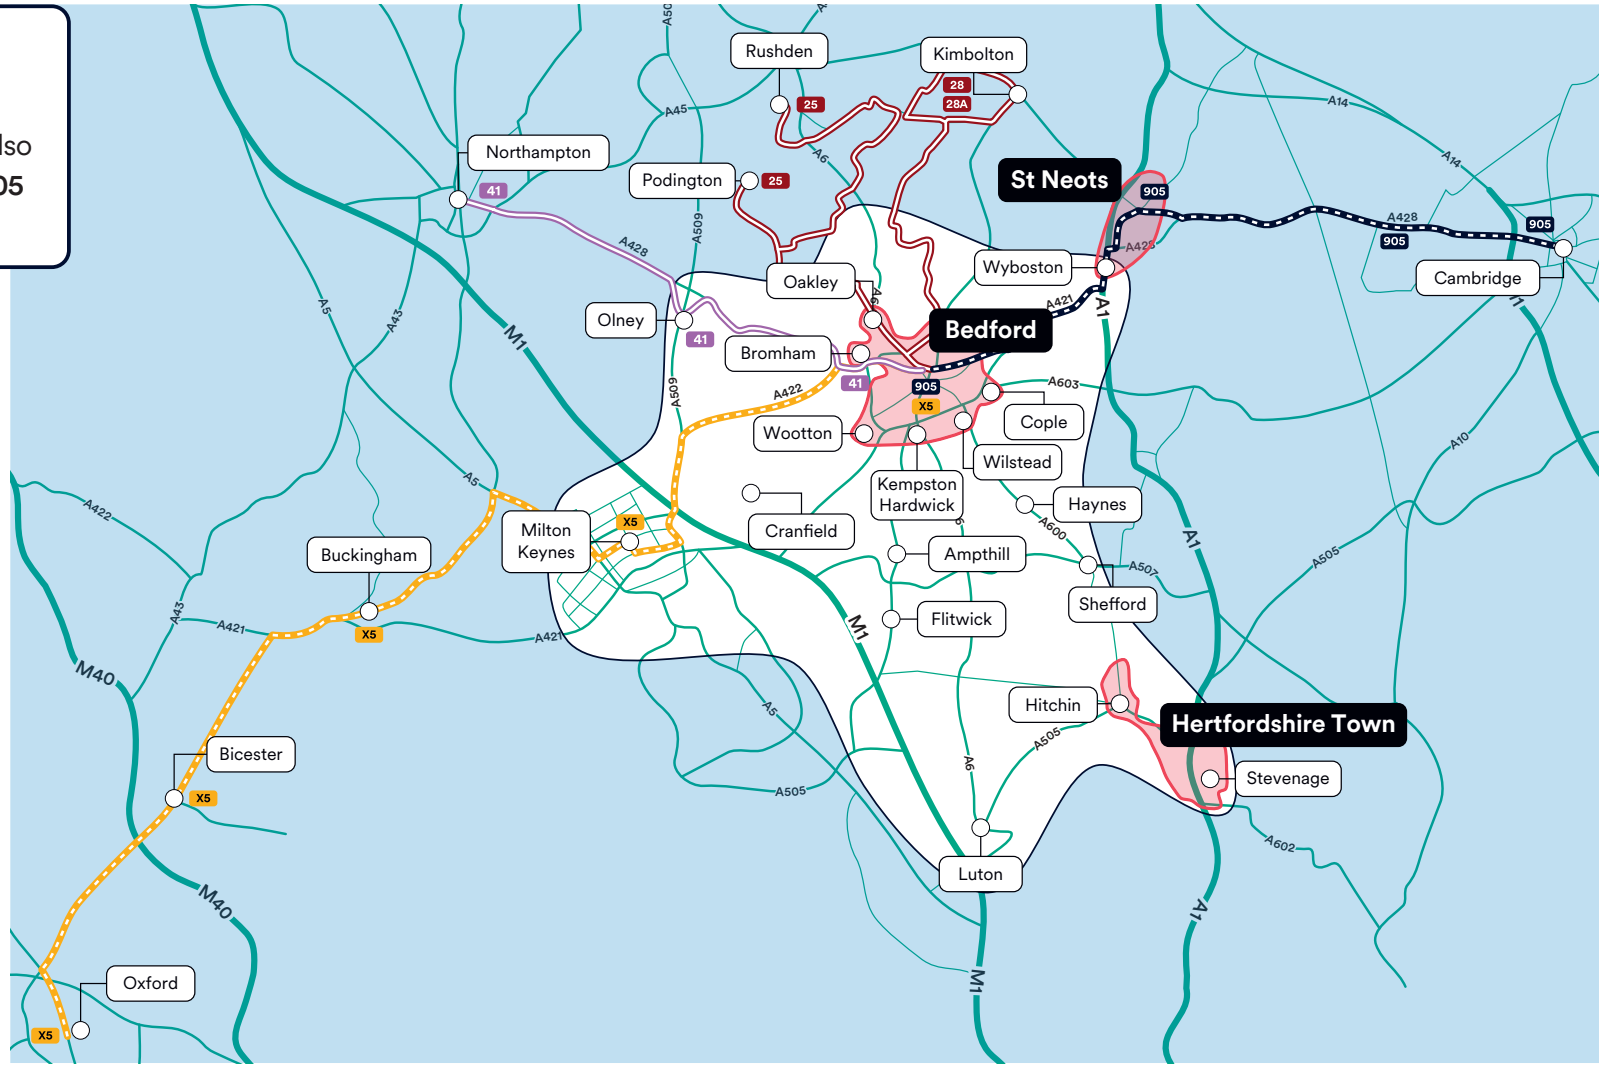

# Bedfordshire Plus MegaRider Ticket validity

## Town Zones

Bedfordshire Plus MegaRider tickets also valid along the entire 25,28, 28A, 41, 905 and X5 routes.

You can also check journey information by going online at [stagecoachbus.com](https://stagecoachbus.com), or by signing up for email updates