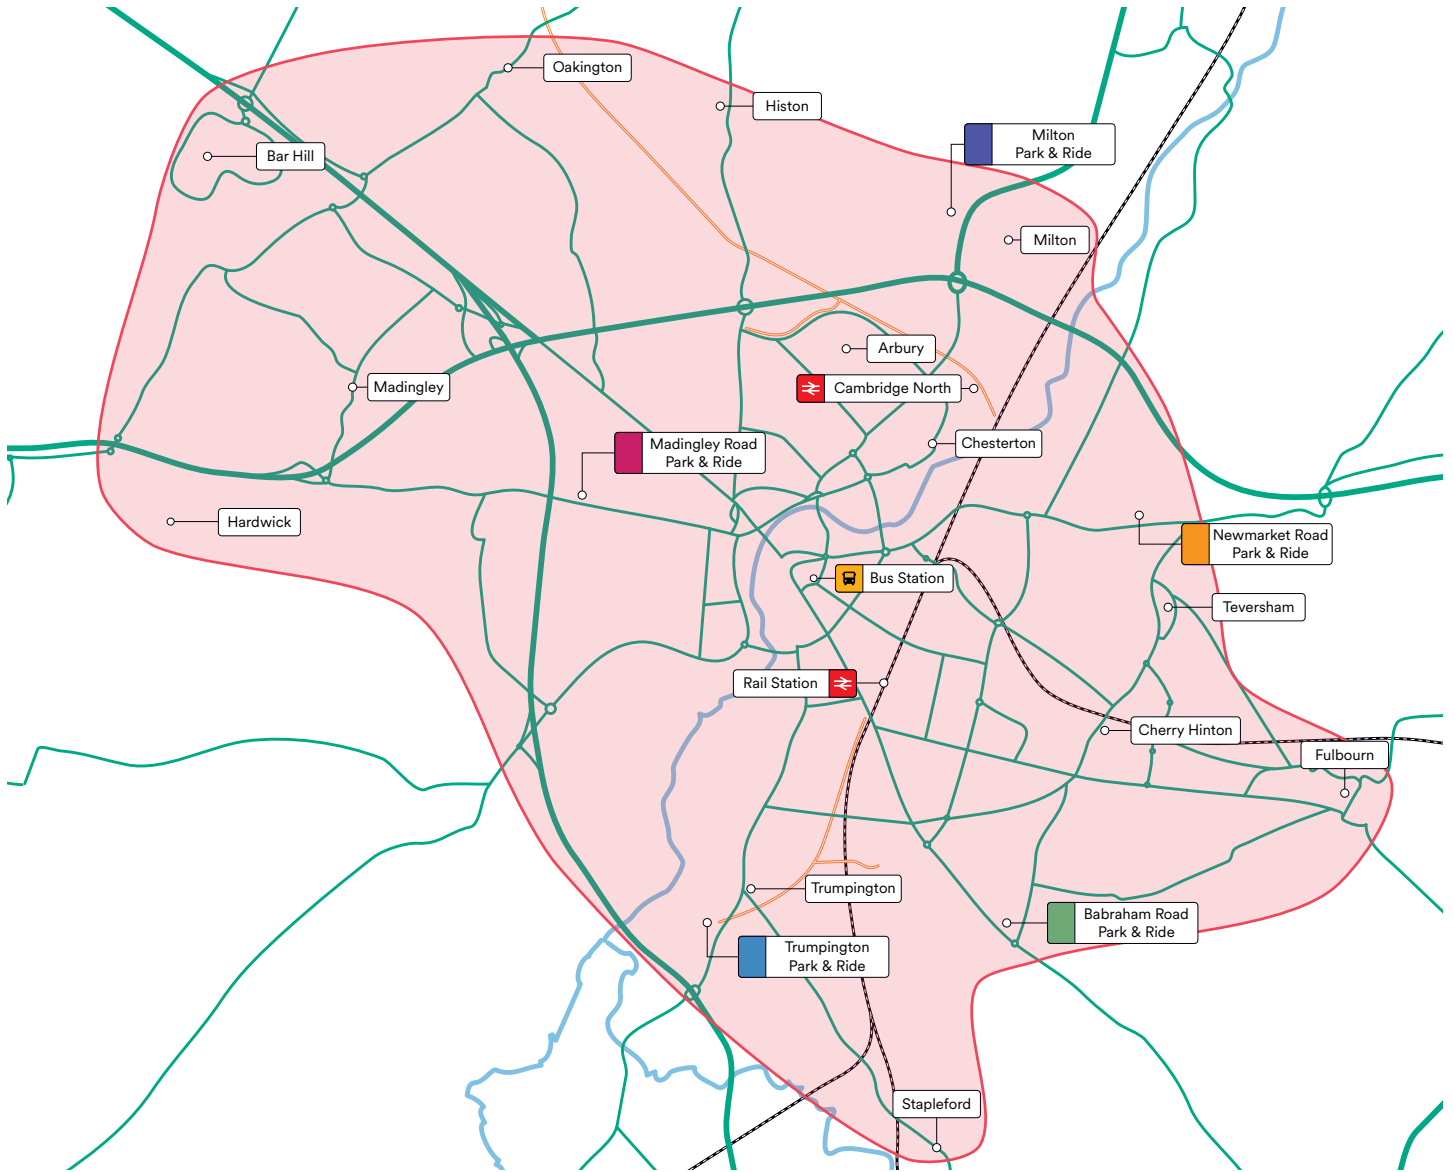

# Cambridge MegaRider Ticket validity

You can also check journey information by going online at [stagecoachbus.com](https://stagecoachbus.com), or by signing up for email updates