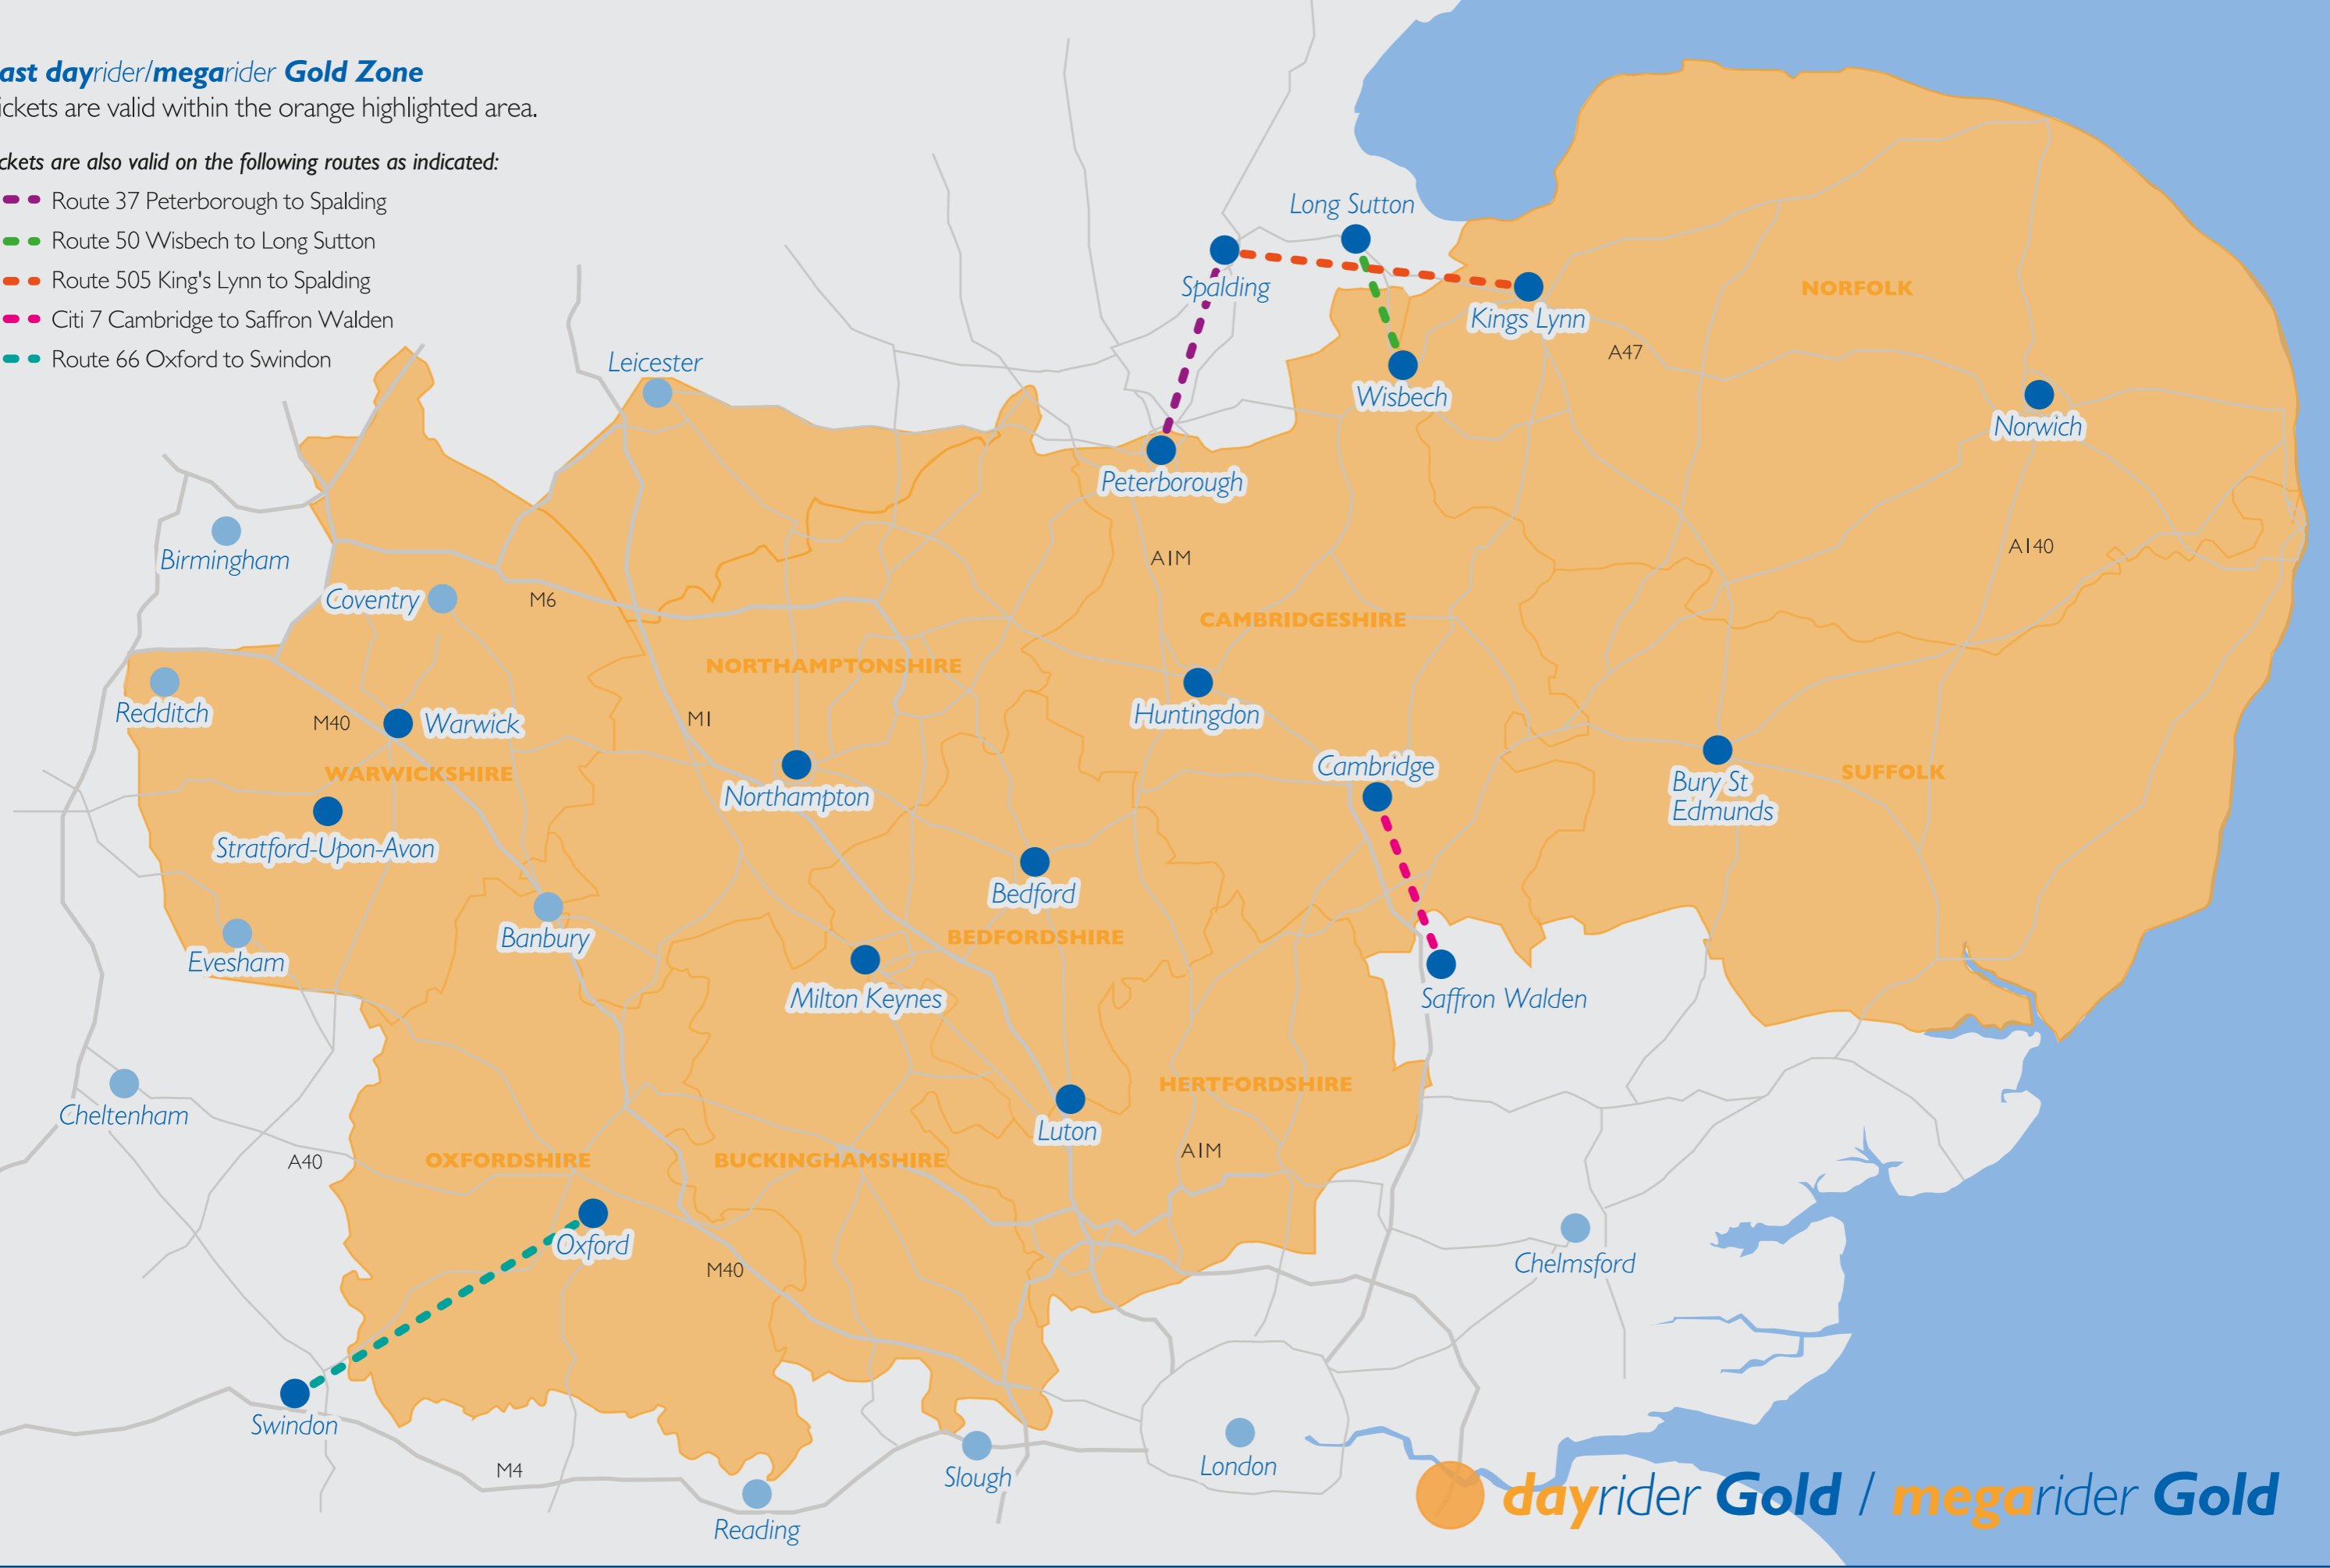

East dayrider/megarider Gold Zone

Tickets are valid within the orange highlighted area.

Tickets are also valid on the following routes as indicated:

- Route 37 Peterborough to Spalding
- Route 50 Wisbech to Long Sutton
- Route 505 King's Lynn to Spalding
- Citi 7 Cambridge to Saffron Walden
- Route 66 Oxford to Swindon

 **dayrider Gold / megarider Gold**