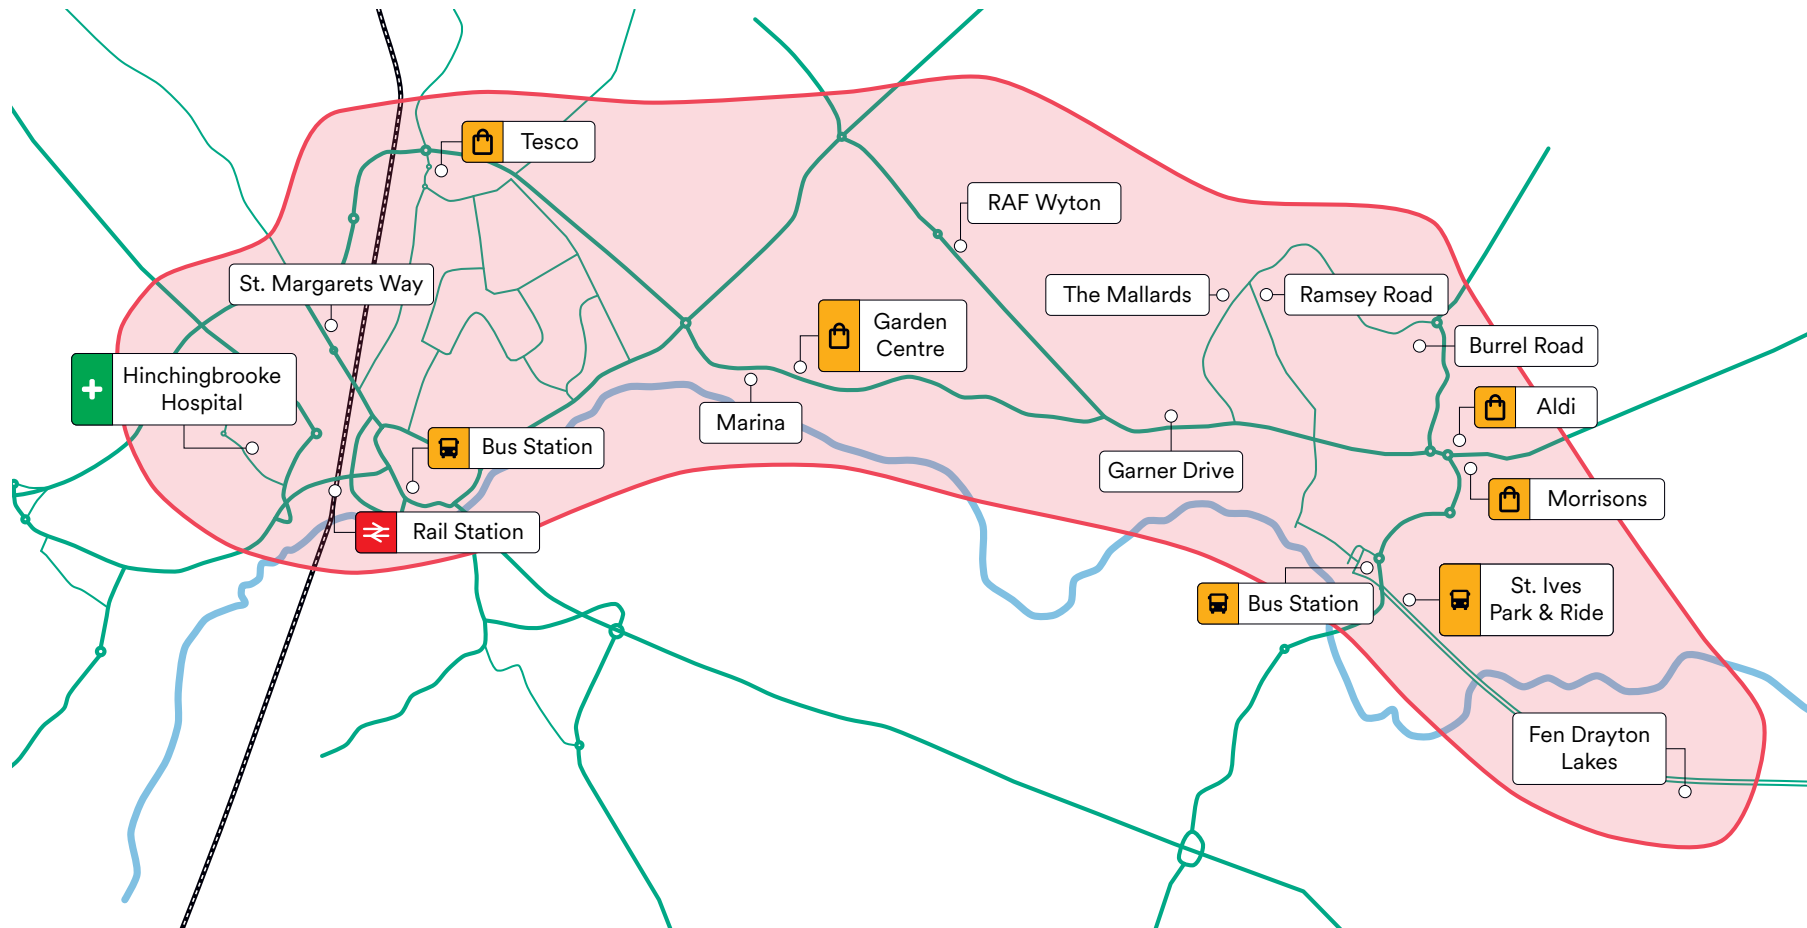

Fens Town MegaRider Ticket validity

You can also check journey information by going online at stagecoachbus.com, or by signing up for email updates