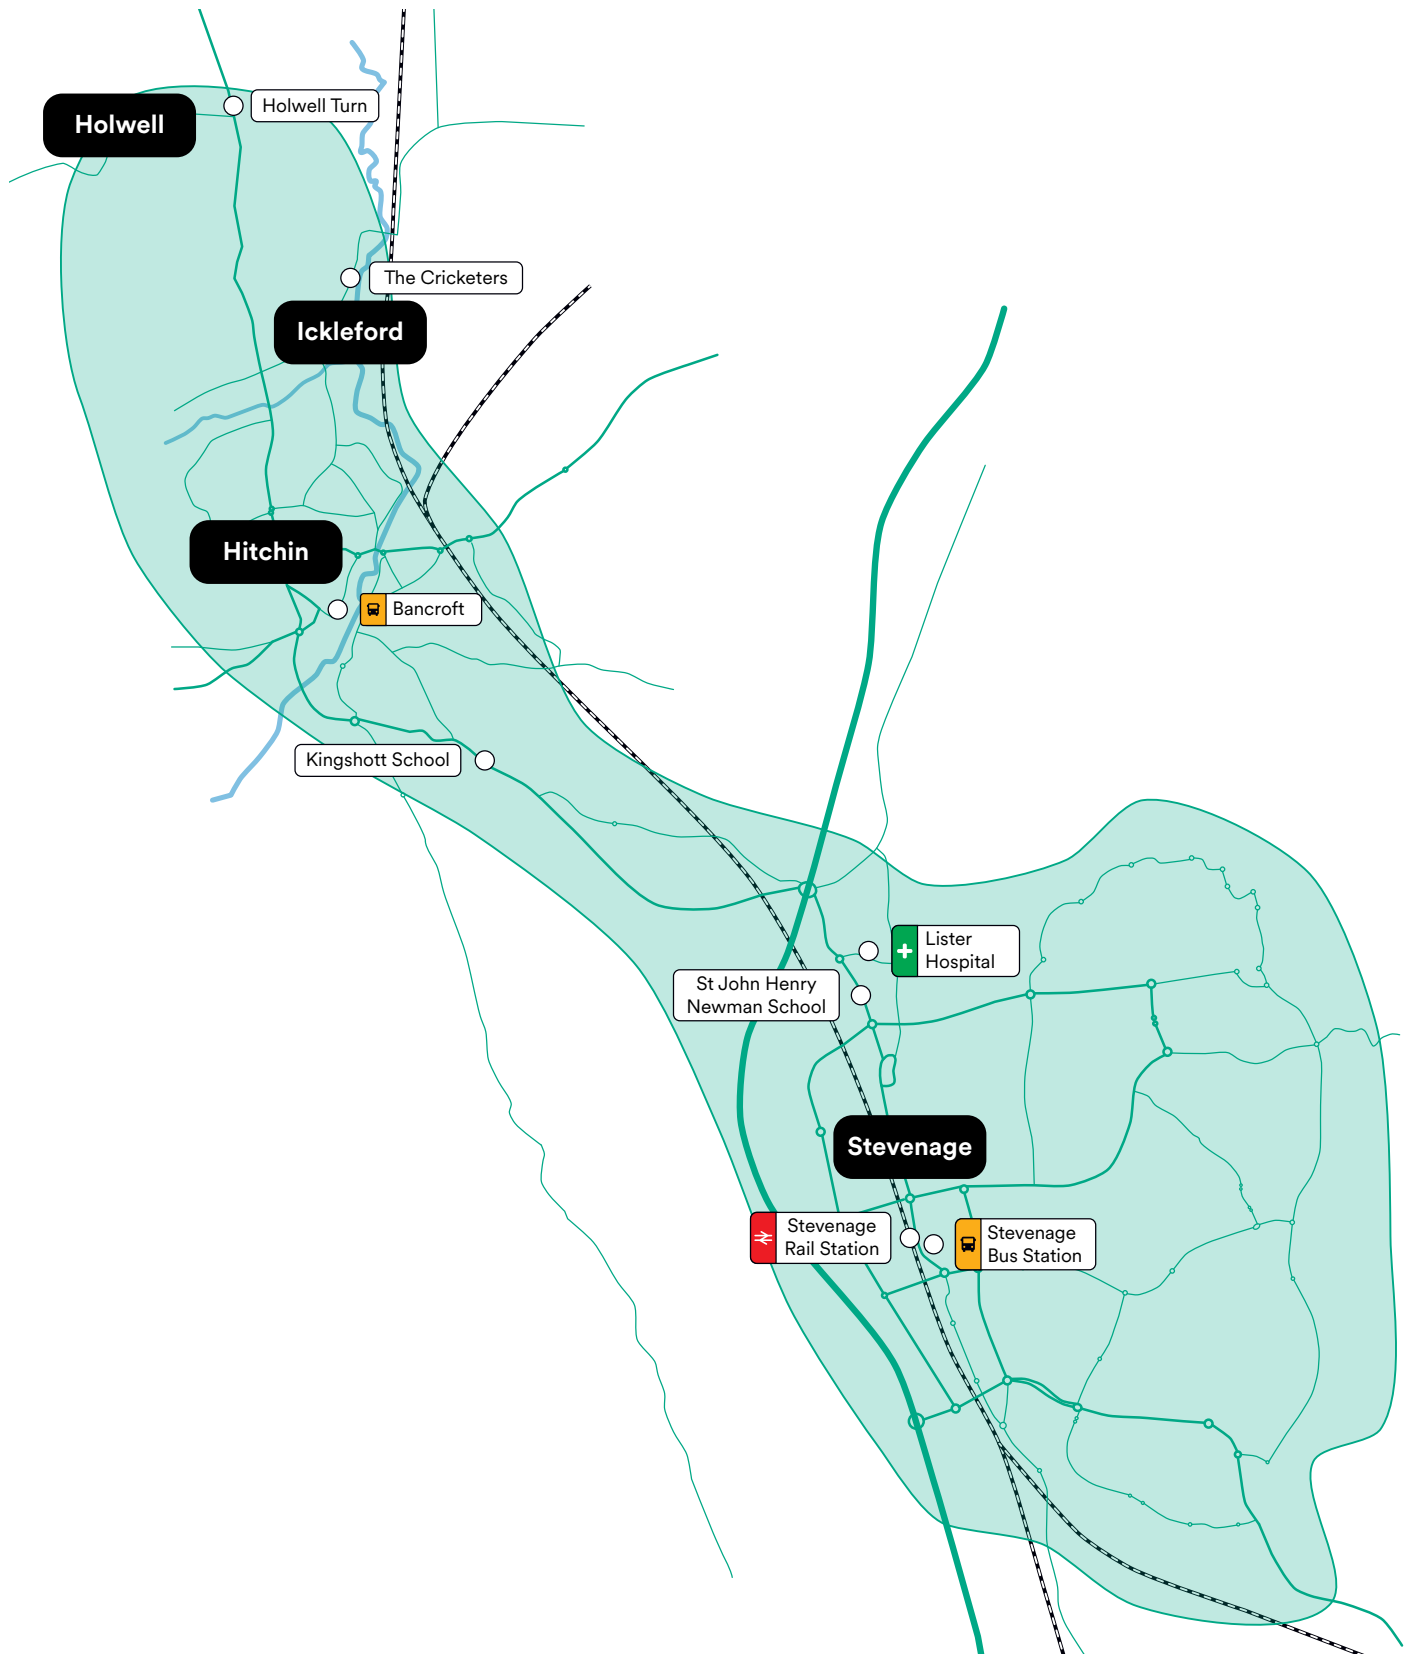

Hertfordshire Town MegaRider Ticket validity

You can also check journey information by going online at stagecoachbus.com, or by signing up for email updates