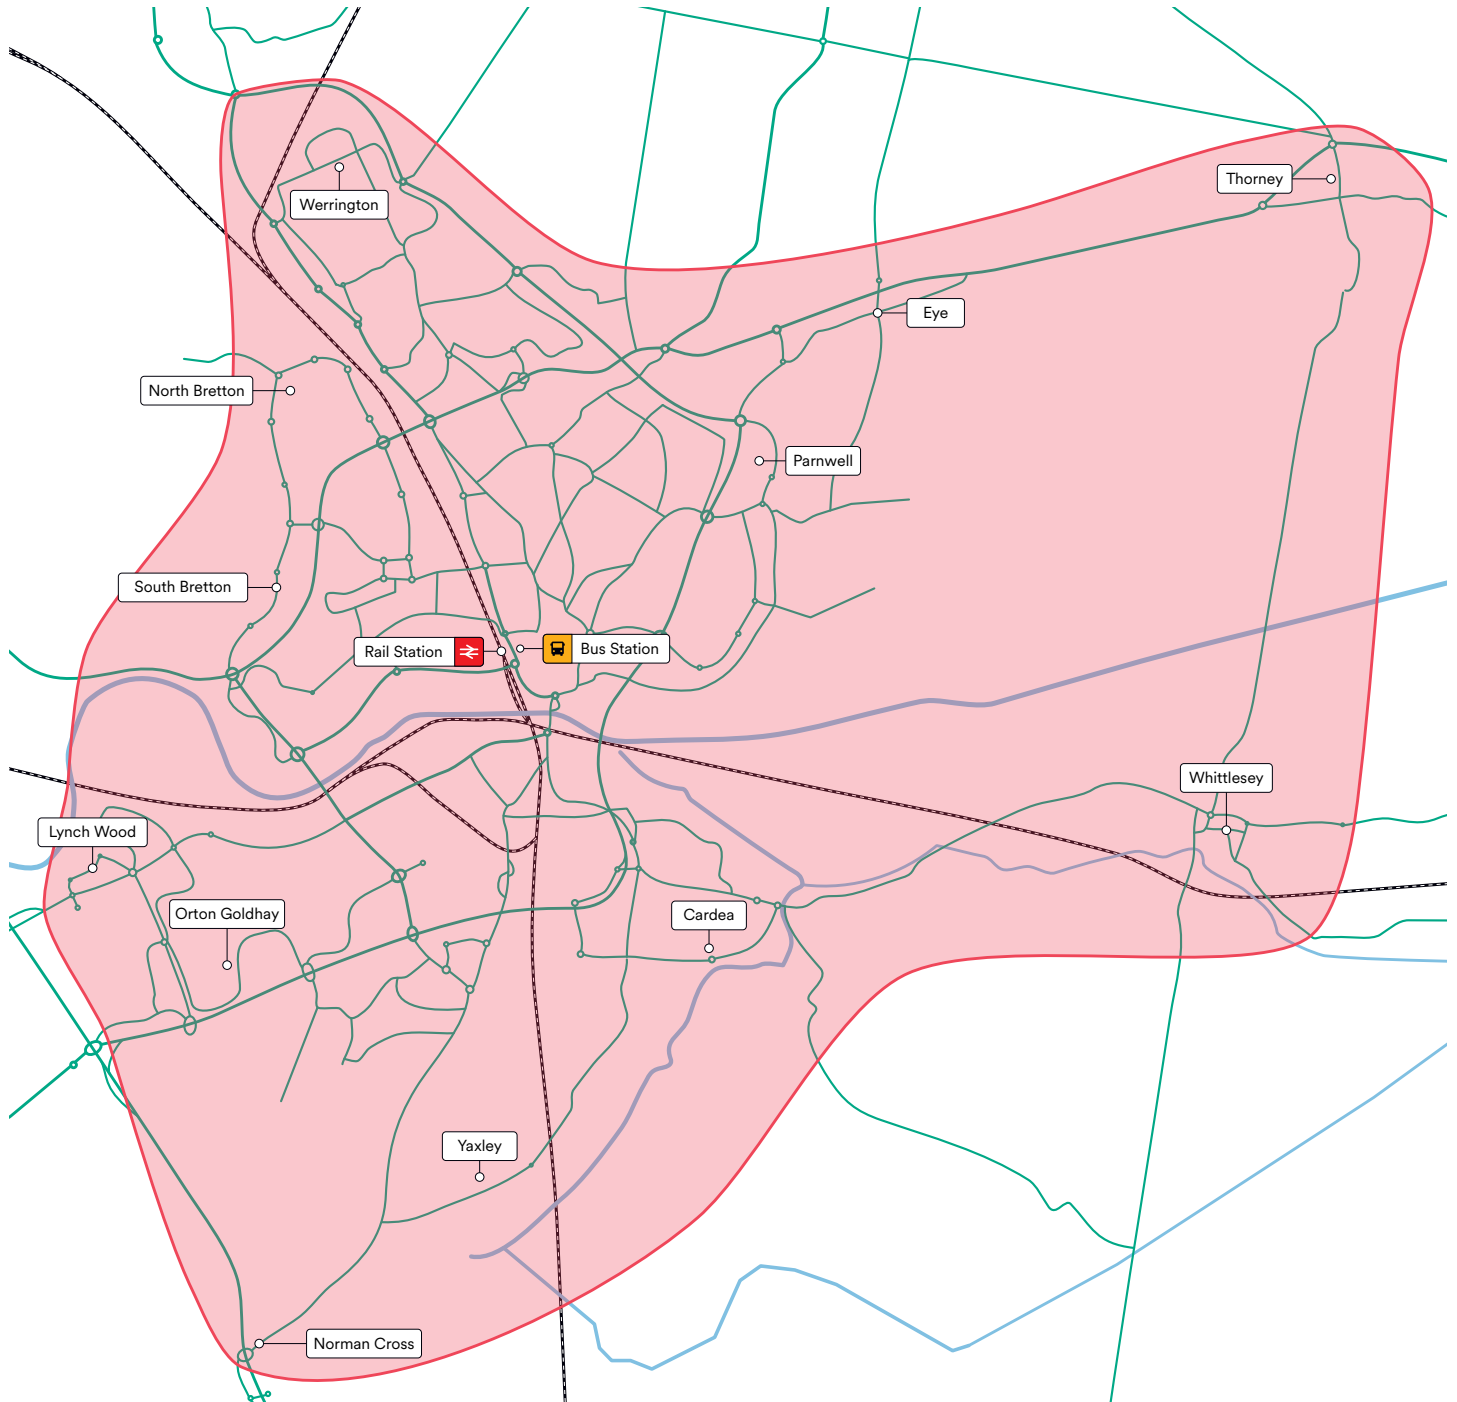

Peterborough MegaRider Ticket validity

You can also check journey information by going online at stagecoachbus.com, or by signing up for email updates