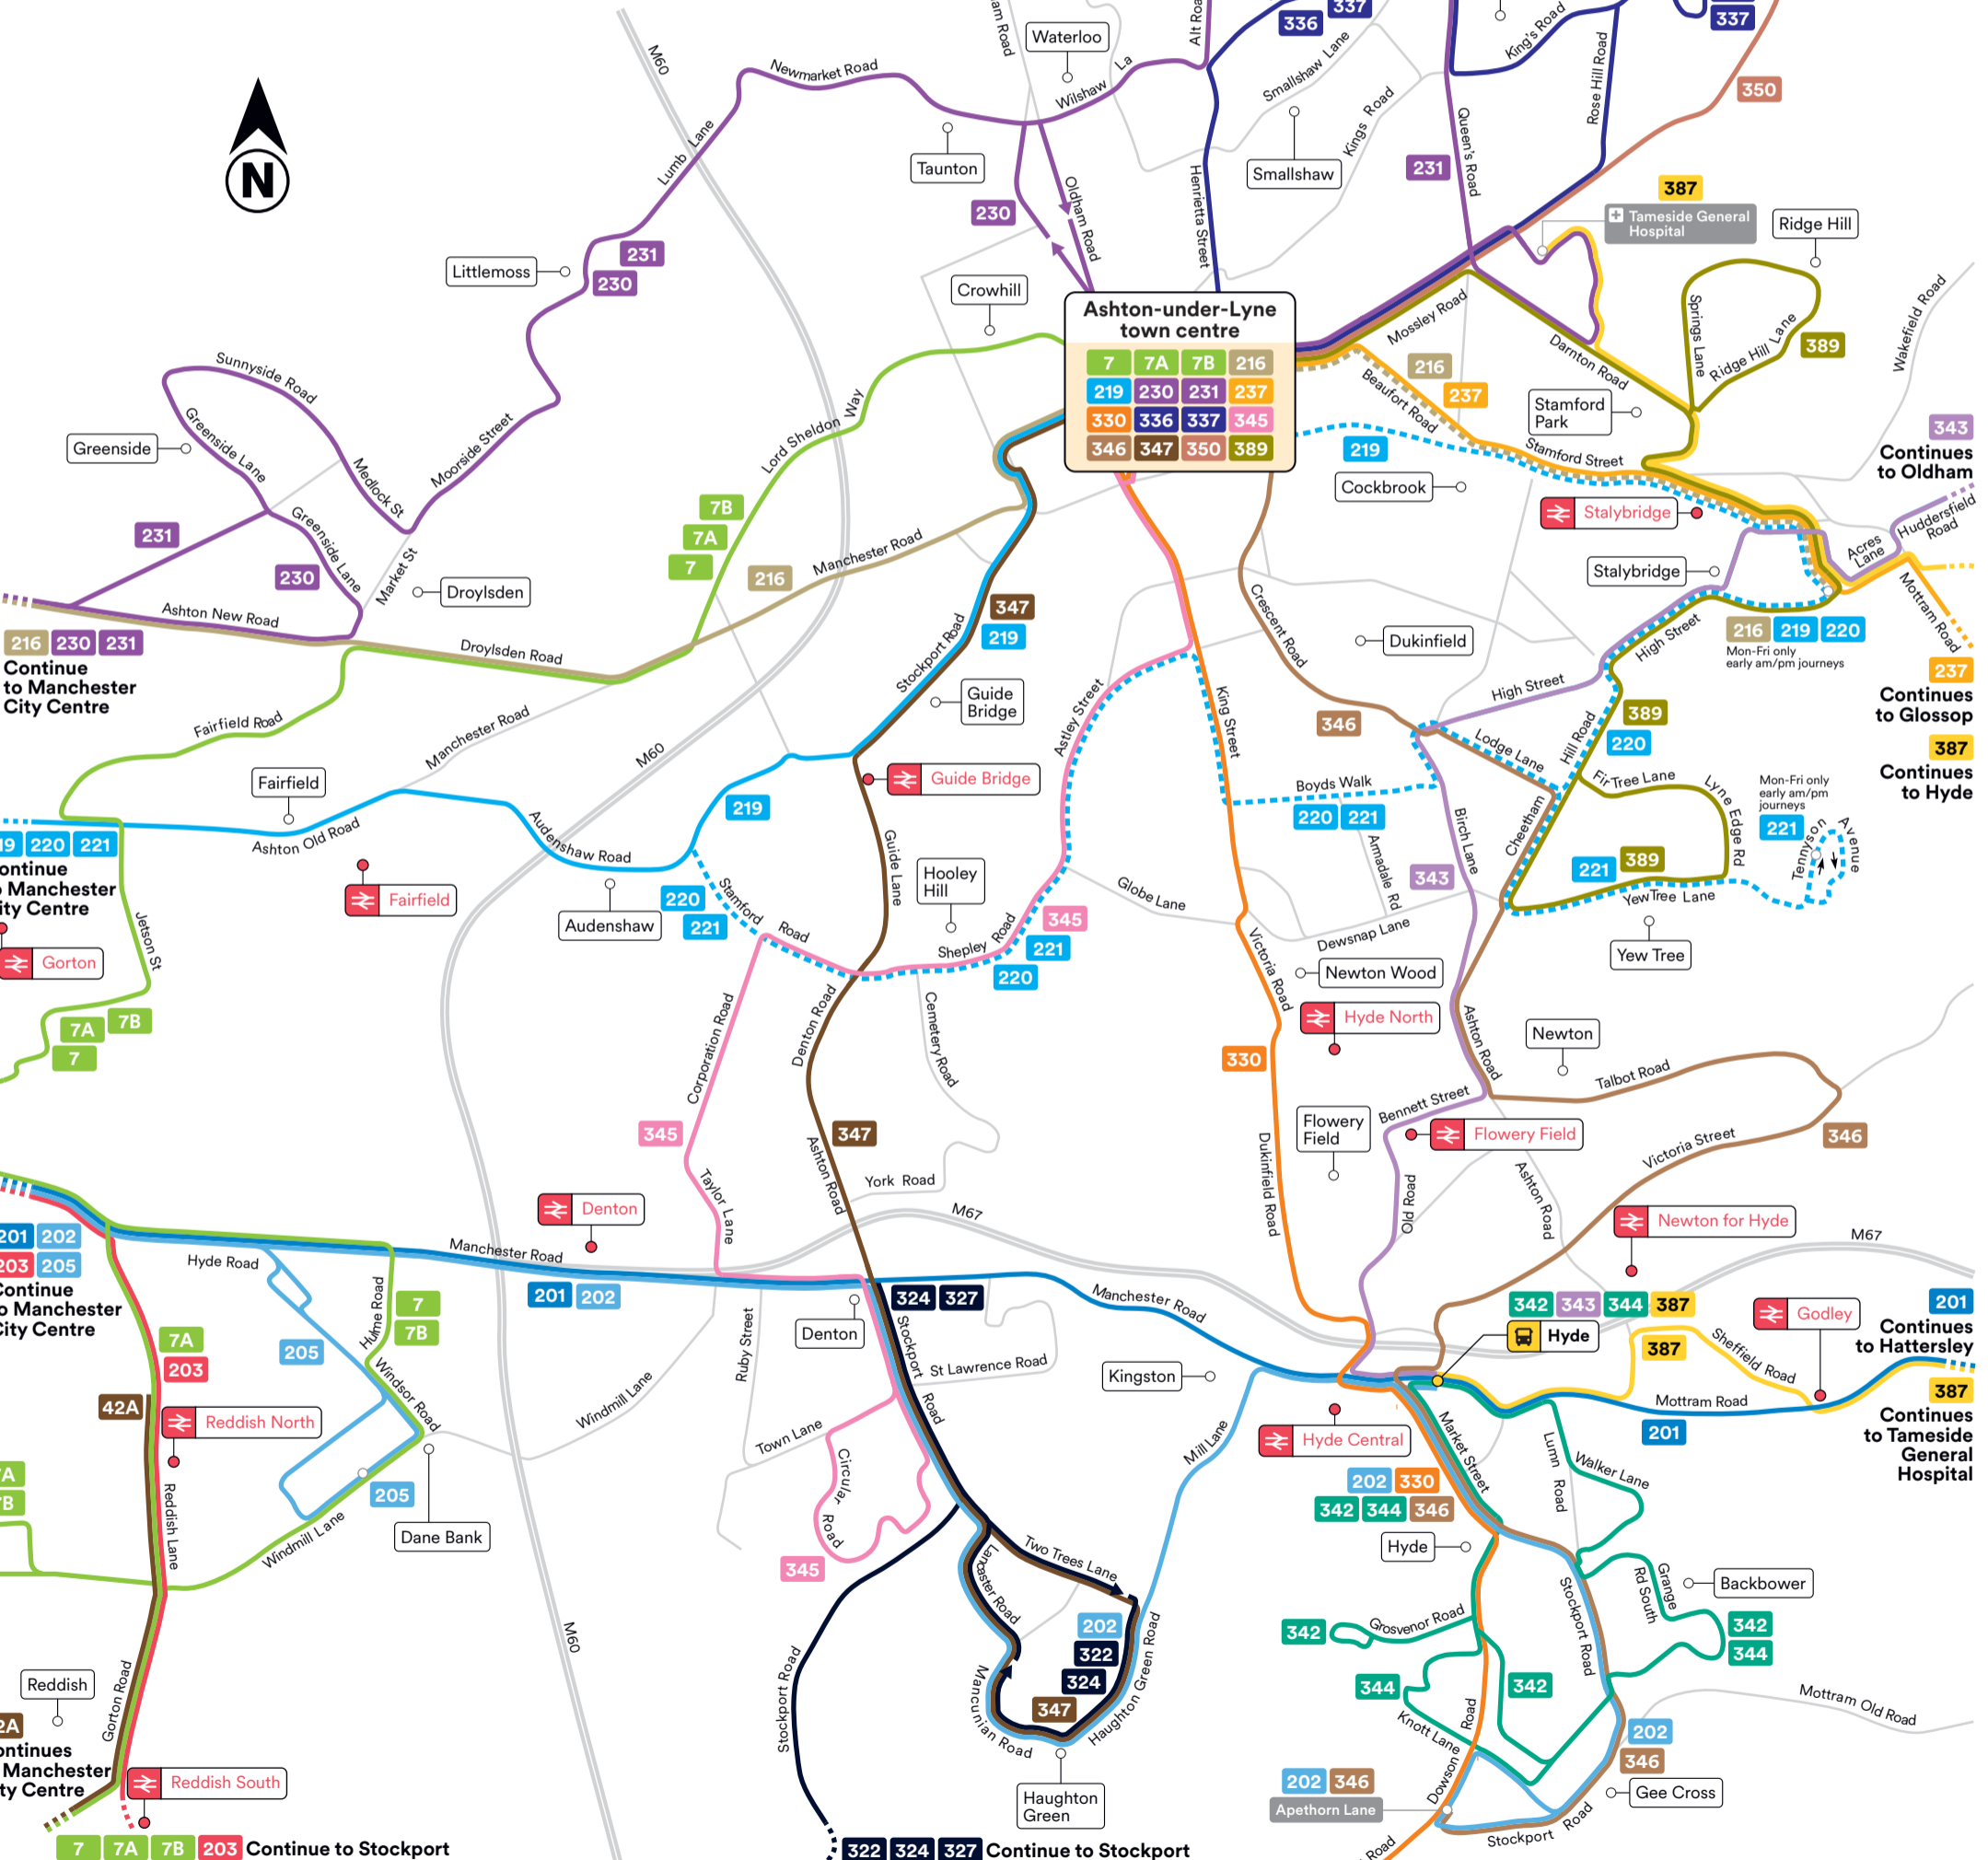

Bus routes;

7	7A	7B	42A	201	203
202	205	216	219	220	221
230	231	237	322	324	327
330	336	337	342	343	344
345	346	347	350	387	389

Correct at time of print; 07/07/2021

For more detailed journey planning and real-time updates download the **Stagecoach Bus App**.