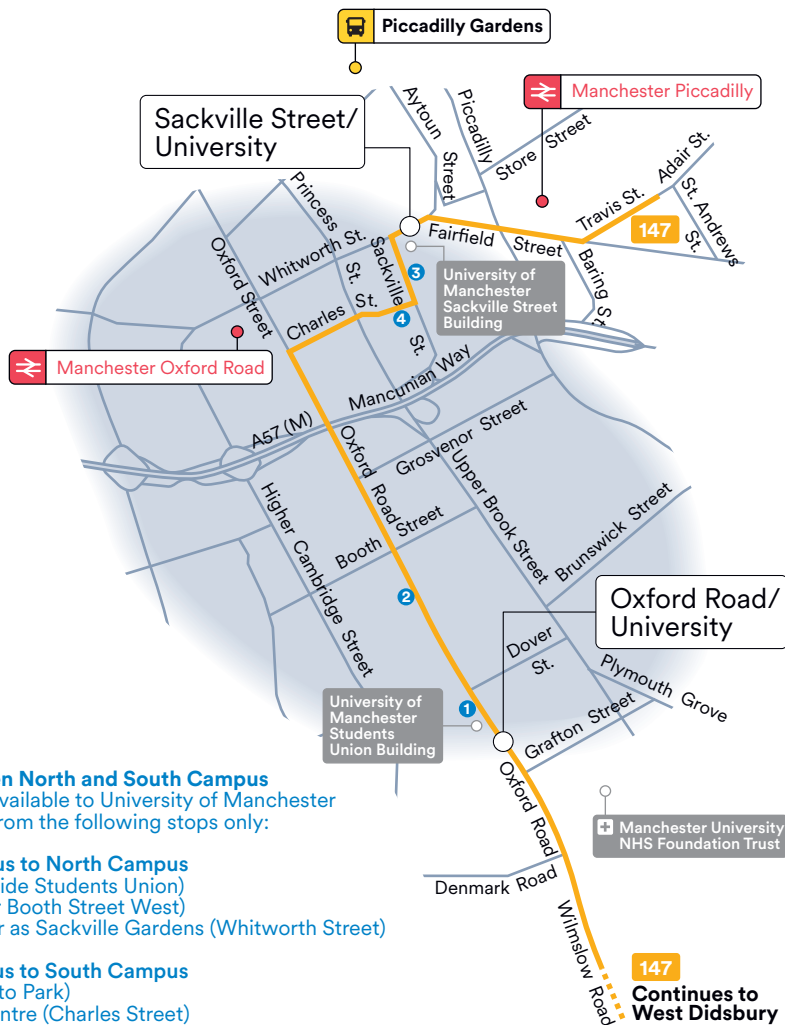

# University Travel Zone Service 147

**Free travel between North and South Campus**  
Free travel will be available to University of Manchester staff and students from the following stops only:

**From South Campus to North Campus**

1. University (outside Students Union)
  2. University (near Booth Street West)
- You can travel as far as Sackville Gardens (Whitworth Street)

**From North Campus to South Campus**

3. University (Vimto Park)
  4. Conference Centre (Charles Street)
- You can travel as far as University (outside Stopford Building)

Show your University of Manchester staff or student ID to the bus driver.

Correct at time of print; 16/7/21

Digital Cartography by Pindar Creative  
[www.pindarcreative.co.uk](http://www.pindarcreative.co.uk)

For more detailed journey planning and real-time updates  
**download the Stagecoach Bus App.**