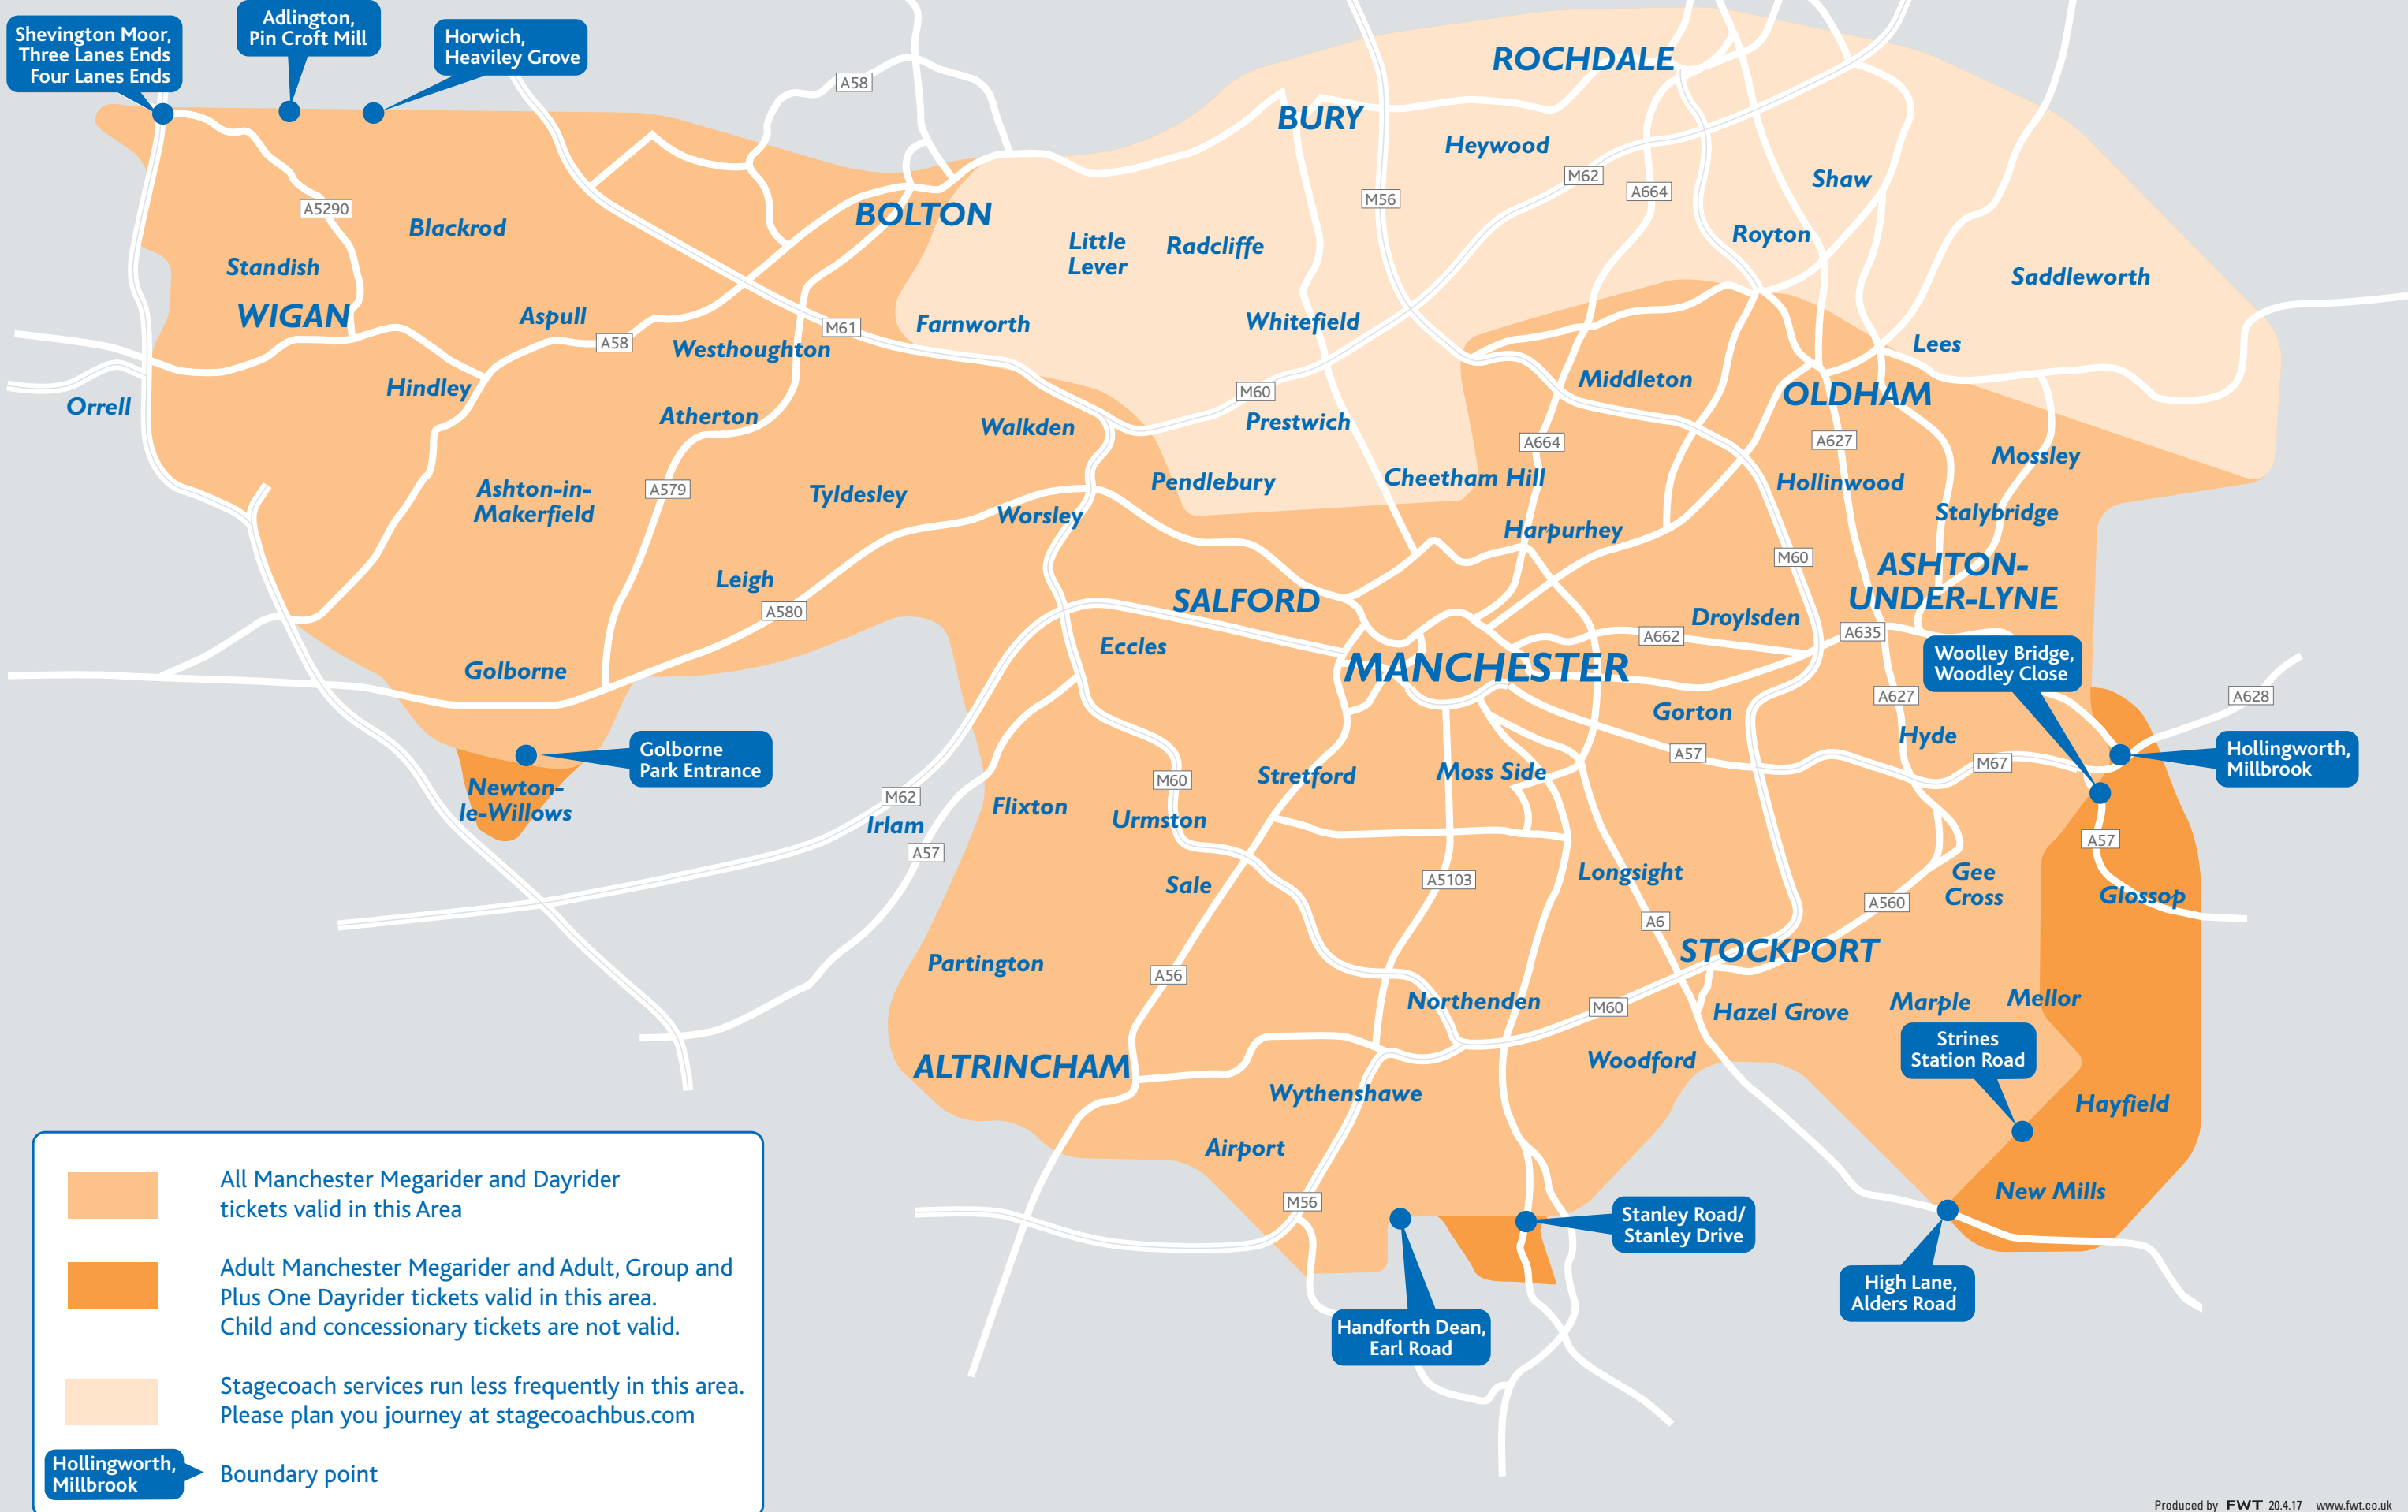

# Megarider and Dayrider Cross Boundary Services Area of Validity

All Manchester Megarider and Dayrider tickets valid in this Area

Adult Manchester Megarider and Adult, Group and Plus One Dayrider tickets valid in this area. Child and concessionary tickets are not valid.

Stagecoach services run less frequently in this area. Please plan your journey at [stagecoachbus.com](http://stagecoachbus.com)

Hollingworth, Millbrook Boundary point